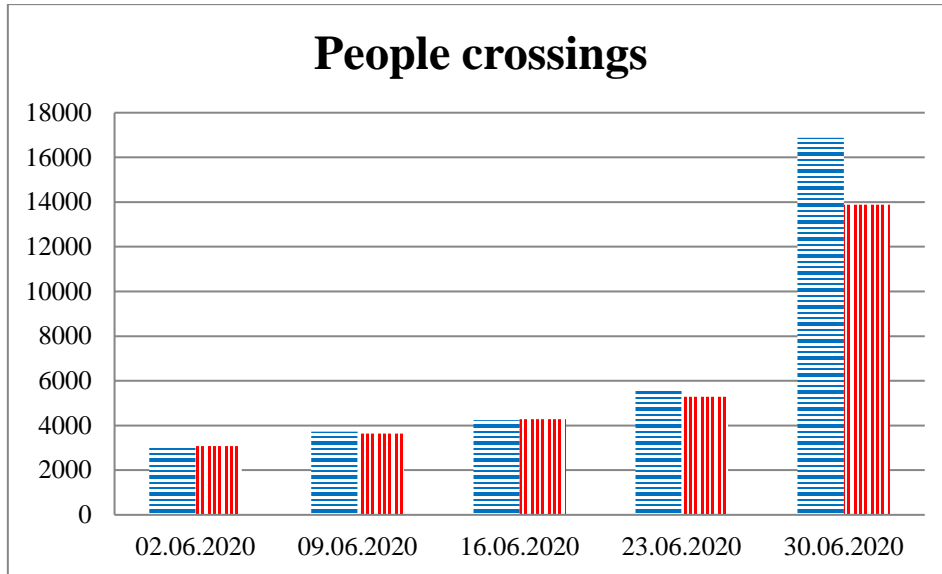

TRENDS AND FIGURES AT A GLANCE

(For the period from 09:00 on 26 May 2020 to 09:00 on 30 June 2020)¹

■ to the Russian Federation ■ to Ukraine

¹The dates at the bottom of each graph refer to the day when the Weekly Reports were issued and include the observations made during the previous seven days.

Timetable of the trains heard at the Gukovo BCP

Date	To RF	To UA
23.06.2020	12:17	10:25 14:40
24.06.2020	06:15	-
25.06.2020	12:33 14:03 17:33	07:57 09:54
26.06.2020	15:02	00:47 13:16
27.06.2020	16:00 20:35	05:40 18:57
28.06.2020	-	11:29
29.06.2020	04:16 18:06	10:02 14:51
30.06.2020	-	04:44