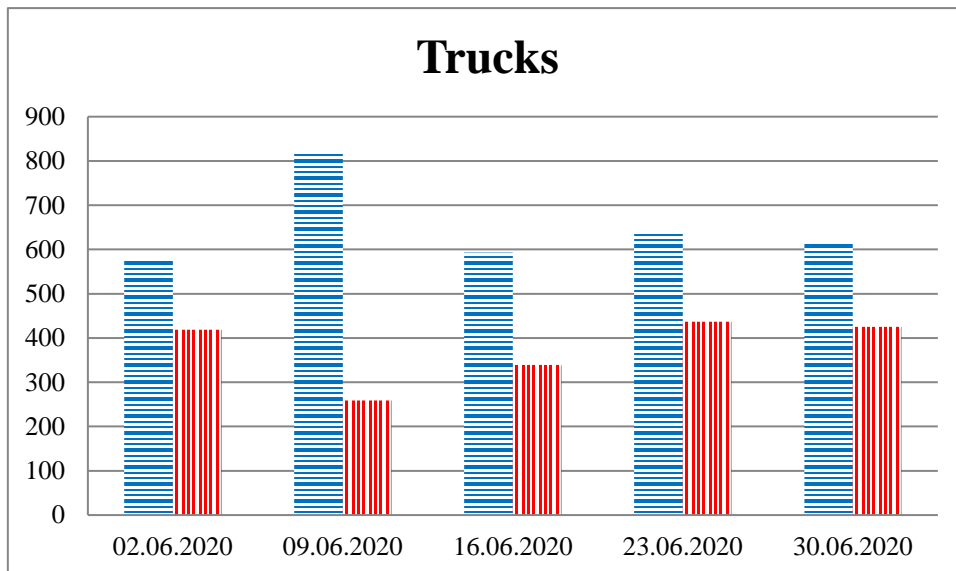

TRENDS AND FIGURES AT A GLANCE

(For the period from 09:00 on 26 May 2020 to 09:00 on 30 June 2020)¹

■ to the Russian Federation ■ to Ukraine

¹The dates at the bottom of each graph refer to the day when the Weekly Reports were issued and include the observations made during the previous seven days.

Timetable of the trains heard at the Gukovo BCP

Date	To RF	To UA
23.06.2020	12:17	10:25 14:40
24.06.2020	06:15	-
25.06.2020	12:33 14:03 17:33	07:57 09:54
26.06.2020	15:02	00:47 13:16
27.06.2020	16:00 20:35	05:40 18:57
28.06.2020	-	11:29
29.06.2020	04:16 18:06	10:02 14:51
30.06.2020	-	04:44