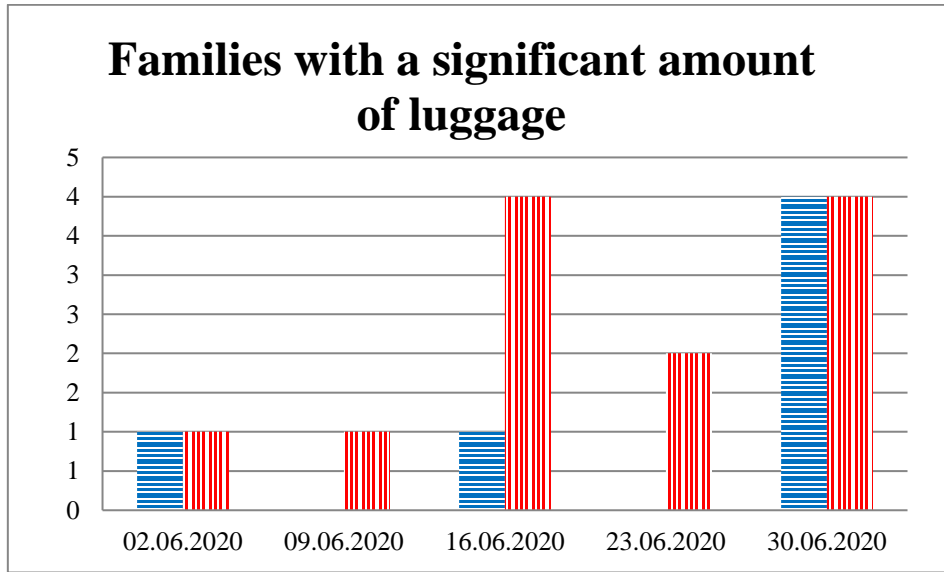

TRENDS AND FIGURES AT A GLANCE

(For the period from 09:00 on 26 May 2020 to 09:00 on 30 June 2020)¹

■ to the Russian Federation ■ to Ukraine

¹The dates at the bottom of each graph refer to the day when the Weekly Reports were issued and include the observations made during the previous seven days.

Timetable of the trains heard at the Gukovo BCP

Date	To RF	To UA
23.06.2020	12:17	10:25 14:40
24.06.2020	06:15	-
25.06.2020	12:33 14:03 17:33	07:57 09:54
26.06.2020	15:02	00:47 13:16
27.06.2020	16:00 20:35	05:40 18:57
28.06.2020	-	11:29
29.06.2020	04:16 18:06	10:02 14:51
30.06.2020	-	04:44