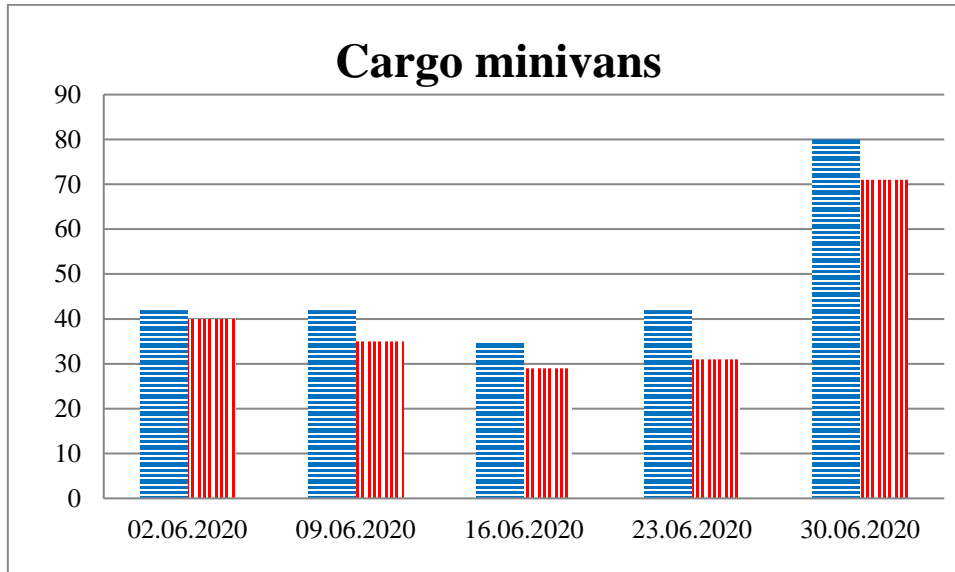

TRENDS AND FIGURES AT A GLANCE

(For the period from 09:00 on 26 May 2020 to 09:00 on 30 June 2020)¹

■ to the Russian Federation ■ to Ukraine

¹The dates at the bottom of each graph refer to the day when the Weekly Reports were issued and include the observations made during the previous seven days.

Timetable of the trains heard at the Gukovo BCP

Date	To RF	To UA
23.06.2020	12:17	10:25 14:40
24.06.2020	06:15	-
25.06.2020	12:33 14:03 17:33	07:57 09:54
26.06.2020	15:02	00:47 13:16
27.06.2020	16:00 20:35	05:40 18:57
28.06.2020	-	11:29
29.06.2020	04:16 18:06	10:02 14:51
30.06.2020	-	04:44