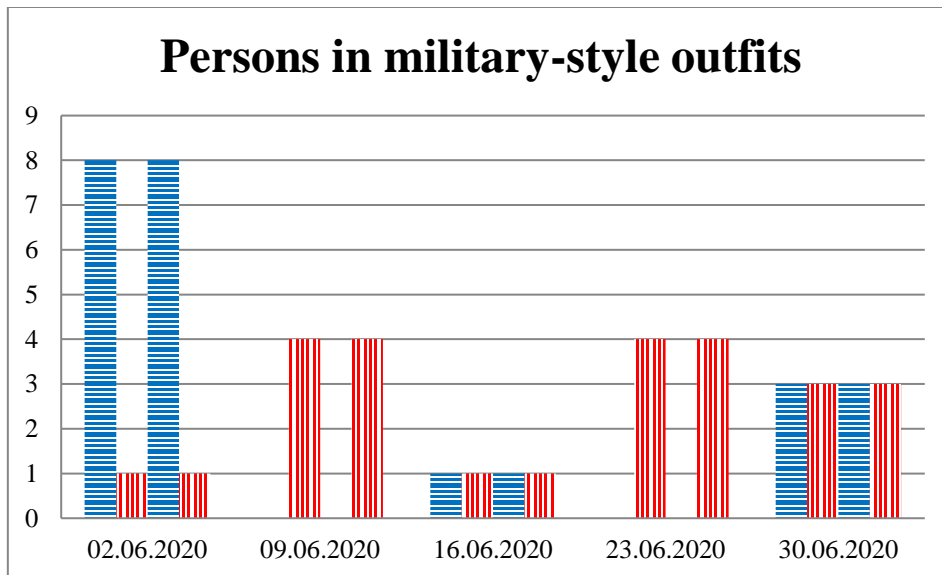

TRENDS AND FIGURES AT A GLANCE

(For the period from 09:00 on 26 May 2020 to 09:00 on 30 June 2020)¹

■ to the Russian Federation ■ to Ukraine

¹The dates at the bottom of each graph refer to the day when the Weekly Reports were issued and include the observations made during the previous seven days.