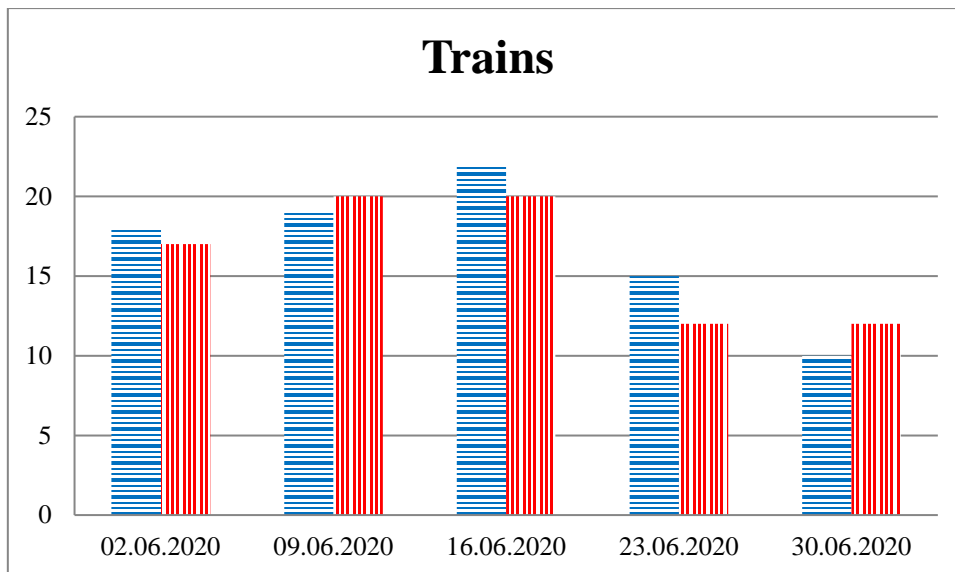

TRENDS AND FIGURES AT A GLANCE

(For the period from 09:00 on 26 May 2020 to 09:00 on 30 June 2020)¹

■ to the Russian Federation ■ to Ukraine

¹The dates at the bottom of each graph refer to the day when the Weekly Reports were issued and include the observations made during the previous seven days.

Timetable of the trains heard at the Gukovo BCP

Date	To RF	To UA
23.06.2020	12:17	10:25 14:40
24.06.2020	06:15	-
25.06.2020	12:33 14:03 17:33	07:57 09:54
26.06.2020	15:02	00:47 13:16
27.06.2020	16:00 20:35	05:40 18:57
28.06.2020	-	11:29
29.06.2020	04:16 18:06	10:02 14:51
30.06.2020	-	04:44