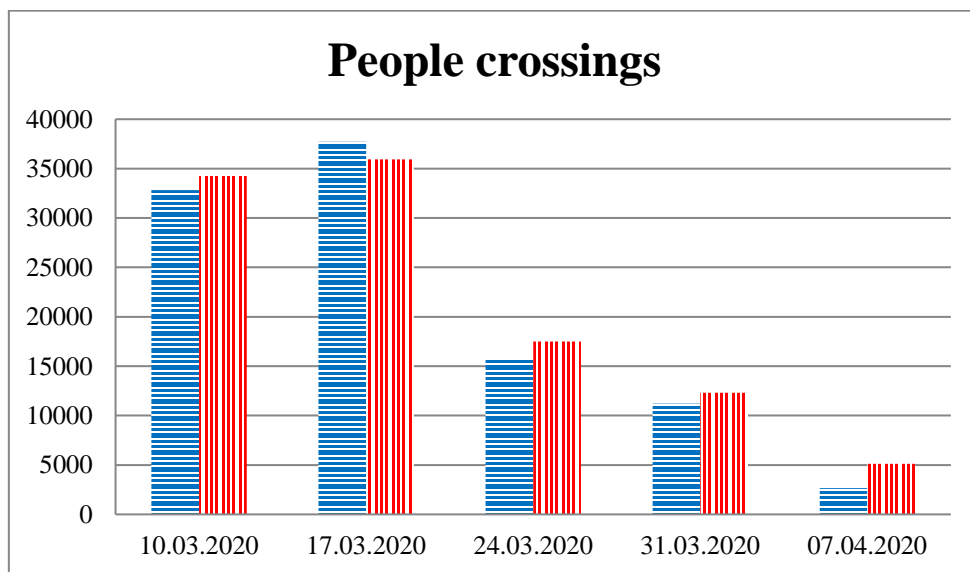

## Weekly Update, 07 April 2020

For the period from 09:00, 31 March 2020 to 09:00, 07 April 2020 (Moscow time)

### TRENDS AND FIGURES AT A GLANCE

(For the period from 09:00 on 03 March 2020 to 09:00 on 07 April 2020)<sup>1</sup>

■ to the Russian Federation      ■ to Ukraine

<sup>1</sup>The dates at the bottom of each graph refer to the day when the Weekly Reports were issued and include the observations made during the previous seven days.

### Timetable of the trains heard at the Gukovo BCP

Date	To RF	To UA
31.03.2020	13:05	11:20
01.04.2020	-	13:42
02.04.2020	11 :25	10:34 14:45 23:21
03.04.2020	04:50	15:40
04.04.2020	17:01	15 :12 22 :39
05.04.2020	-	03:13

06.04.2020	01:23 17:57	-
07.04.2020	05:54	00:08