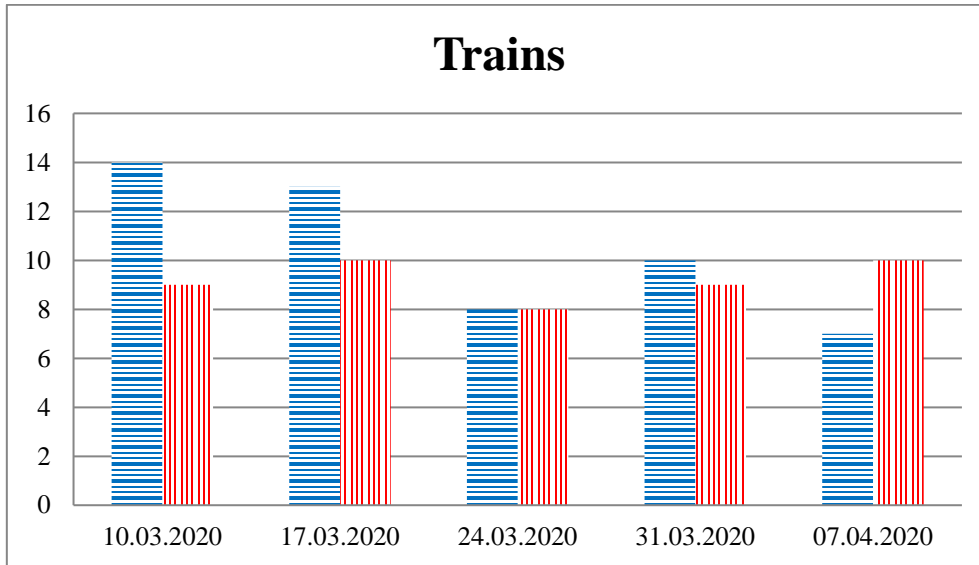

### TRENDS AND FIGURES AT A GLANCE

(For the period from 09:00 on 03 March 2020 to 09:00 on 07 April 2020)<sup>1</sup>

■ to the Russian Federation      ■ to Ukraine

<sup>1</sup>The dates at the bottom of each graph refer to the day when the Weekly Reports were issued and include the observations made during the previous seven days.

### Timetable of the trains heard at the Gukovo BCP

Date	To RF	To UA
31.03.2020	13:05	11:20
01.04.2020	-	13:42
02.04.2020	11 :25	10:34 14:45 23:21
03.04.2020	04:50	15:40
04.04.2020	17:01	15 :12 22 :39
05.04.2020	-	03:13

06.04.2020	01:23 17:57	-
07.04.2020	05:54	00:08