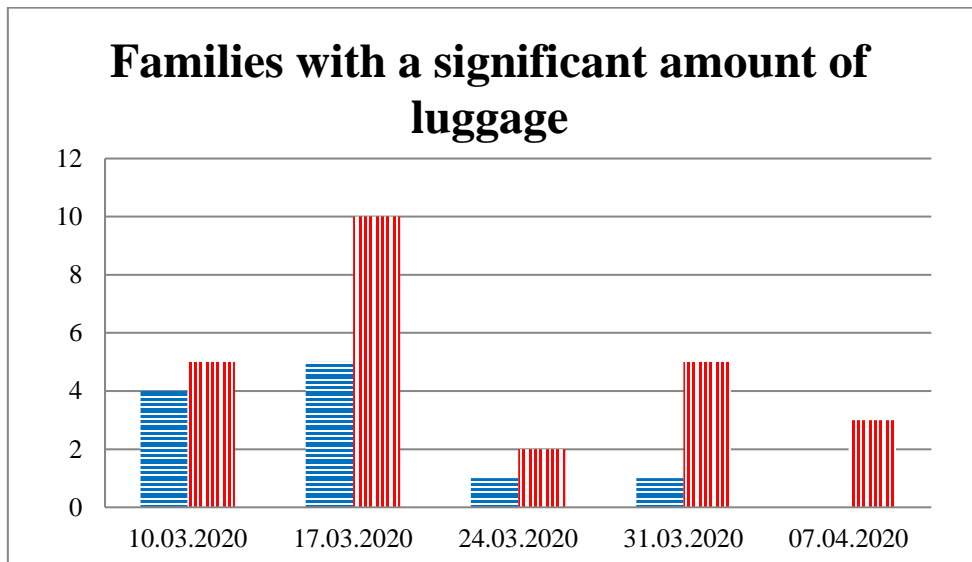

### TRENDS AND FIGURES AT A GLANCE

(For the period from 09:00 on 03 March 2020 to 09:00 on 07 April 2020)<sup>1</sup>

■ to the Russian Federation      ■ to Ukraine

<sup>1</sup>The dates at the bottom of each graph refer to the day when the Weekly Reports were issued and include the observations made during the previous seven days.