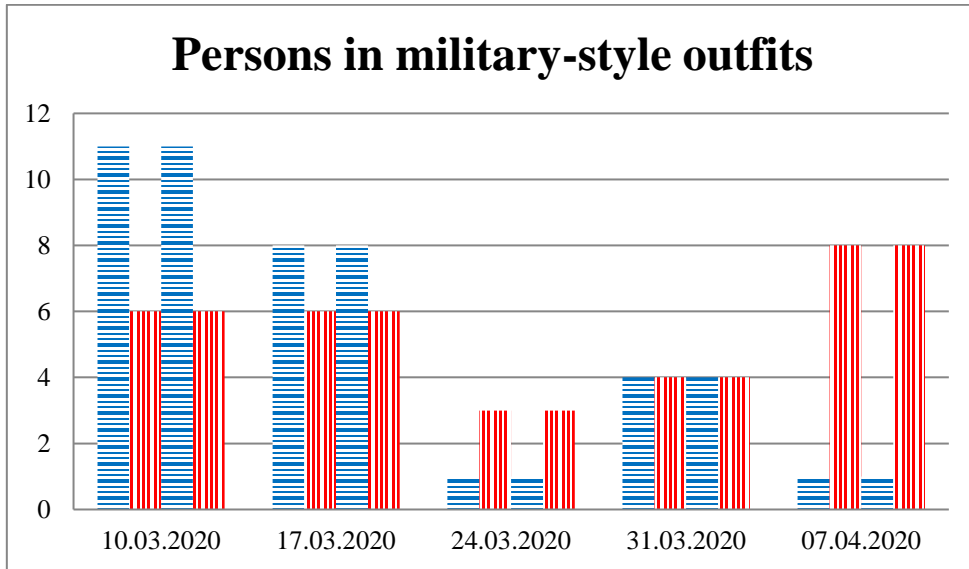

### TRENDS AND FIGURES AT A GLANCE

(For the period from 09:00 on 03 March 2020 to 09:00 on 07 April 2020)<sup>1</sup>

■ to the Russian Federation      ■ to Ukraine

<sup>1</sup>The dates at the bottom of each graph refer to the day when the Weekly Reports were issued and include the observations made during the previous seven days.

06.04.2020	01:23 17:57	-
07.04.2020	05:54	00:08