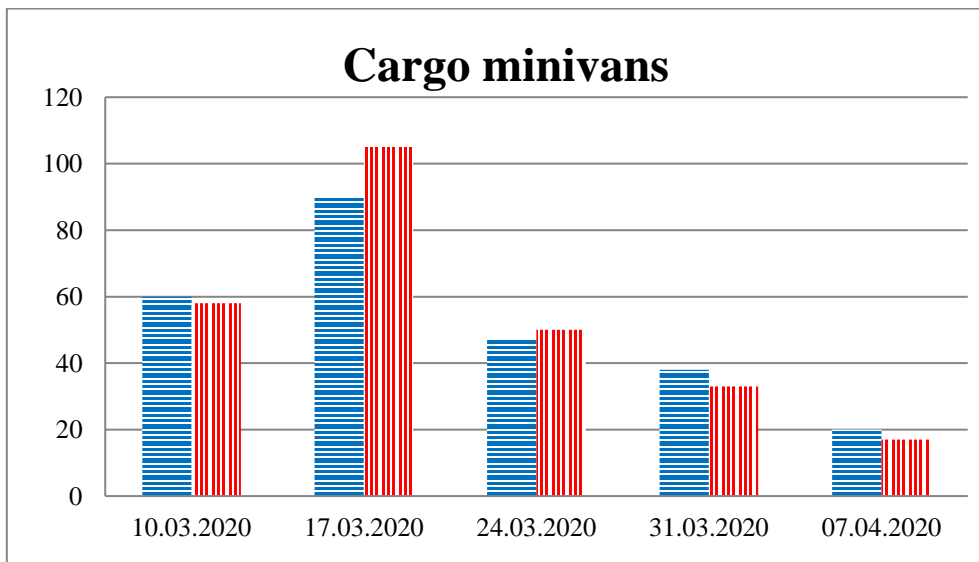

### TRENDS AND FIGURES AT A GLANCE

(For the period from 09:00 on 03 March 2020 to 09:00 on 07 April 2020)<sup>1</sup>

■ to the Russian Federation      ■ to Ukraine

<sup>1</sup>The dates at the bottom of each graph refer to the day when the Weekly Reports were issued and include the observations made during the previous seven days.

### Timetable of the trains heard at the Gukovo BCP

Date	To RF	To UA
31.03.2020	13:05	11:20
01.04.2020	-	13:42
02.04.2020	11 :25	10:34 14:45 23:21
03.04.2020	04:50	15:40
04.04.2020	17:01	15 :12 22 :39
05.04.2020	-	03:13