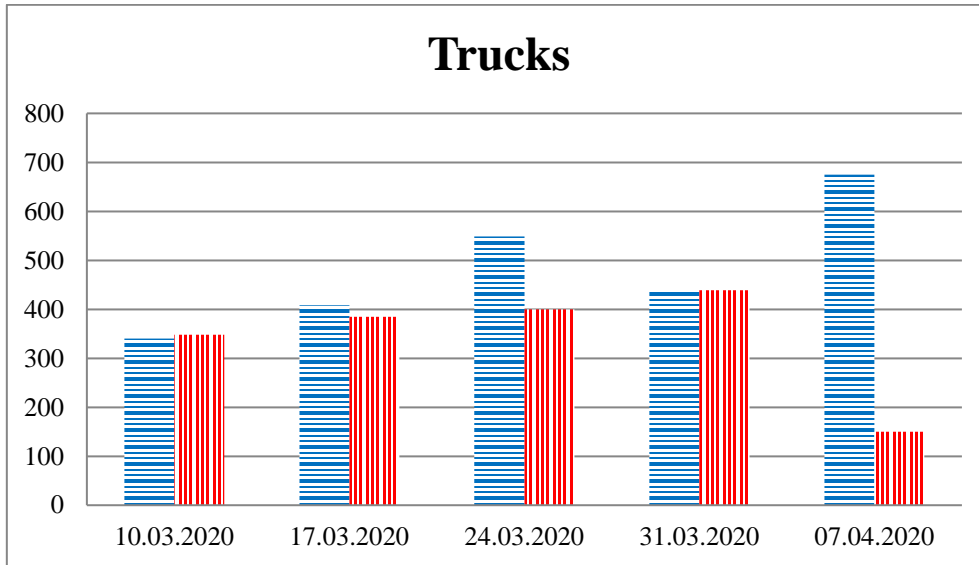

### TRENDS AND FIGURES AT A GLANCE

(For the period from 09:00 on 03 March 2020 to 09:00 on 07 April 2020)<sup>1</sup>

■ to the Russian Federation      ■ to Ukraine

<sup>1</sup>The dates at the bottom of each graph refer to the day when the Weekly Reports were issued and include the observations made during the previous seven days.

### Timetable of the trains heard at the Gukovo BCP

Date	To RF	To UA
31.03.2020	13:05	11:20
01.04.2020	-	13:42
02.04.2020	11 :25	10:34 14:45 23:21
03.04.2020	04:50	15:40
04.04.2020	17:01	15 :12 22 :39
05.04.2020	-	03:13

06.04.2020	01:23 17:57	-
07.04.2020	05:54	00:08