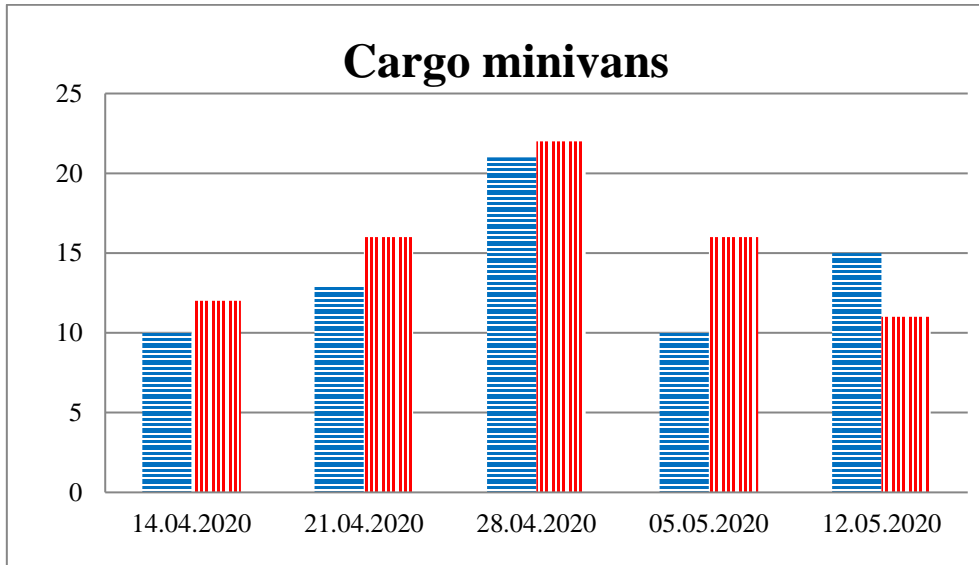

## TRENDS AND FIGURES AT A GLANCE

(For the period from 09:00 on 07 April 2020 to 09:00 on 12 May 2020)<sup>1</sup>

■ to the Russian Federation      ■ to Ukraine

<sup>1</sup>The dates at the bottom of each graph refer to the day when the Weekly Reports were issued and include the observations made during the previous seven days.

## Timetable of the trains heard at the Gukovo BCP

Date	To RF	To UA
05.05.2020	10:48	-
06.05.2020	01:37 11:27 16:56	15:05
07.05.2020	13:04 16:59	11:28 15:10
08.05.2020	06:04 15:13	03:46 08:42 13:38
09.05.2020	03:16 14:15	12 :23
10.05.2020	04:14 08:02 14:54	-
11.05.2020	-	15:10
12.05.2020	04:35	-