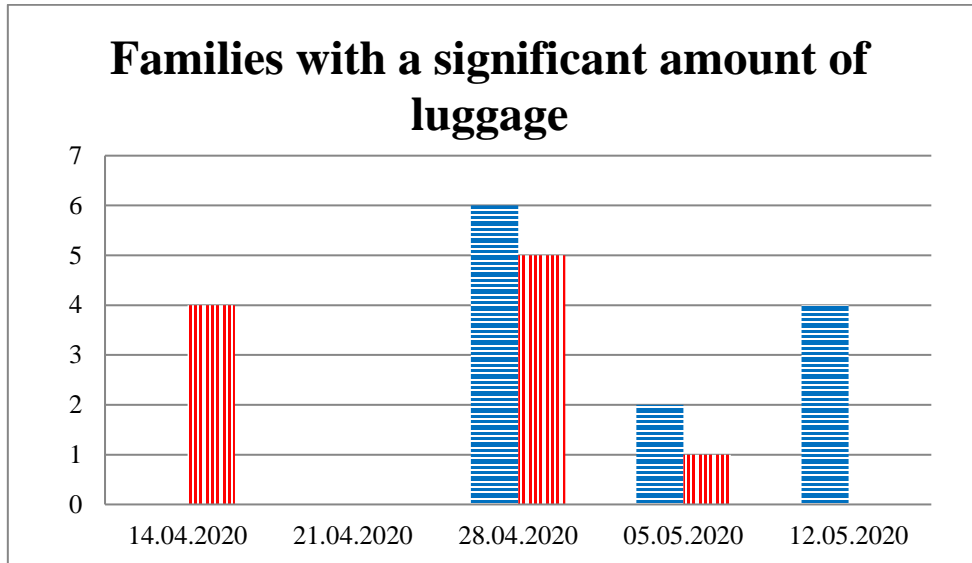

## TRENDS AND FIGURES AT A GLANCE

(For the period from 09:00 on 07 April 2020 to 09:00 on 12 May 2020)<sup>1</sup>

■ to the Russian Federation      ■ to Ukraine

<sup>1</sup>The dates at the bottom of each graph refer to the day when the Weekly Reports were issued and include the observations made during the previous seven days.

## Timetable of the trains heard at the Gukovo BCP

Date	To RF	To UA
05.05.2020	10:48	-
06.05.2020	01:37 11:27 16:56	15:05
07.05.2020	13:04 16:59	11:28 15:10
08.05.2020	06:04 15:13	03:46 08:42 13:38
09.05.2020	03:16 14:15	12 :23
10.05.2020	04:14 08:02 14:54	-
11.05.2020	-	15:10
12.05.2020	04:35	-