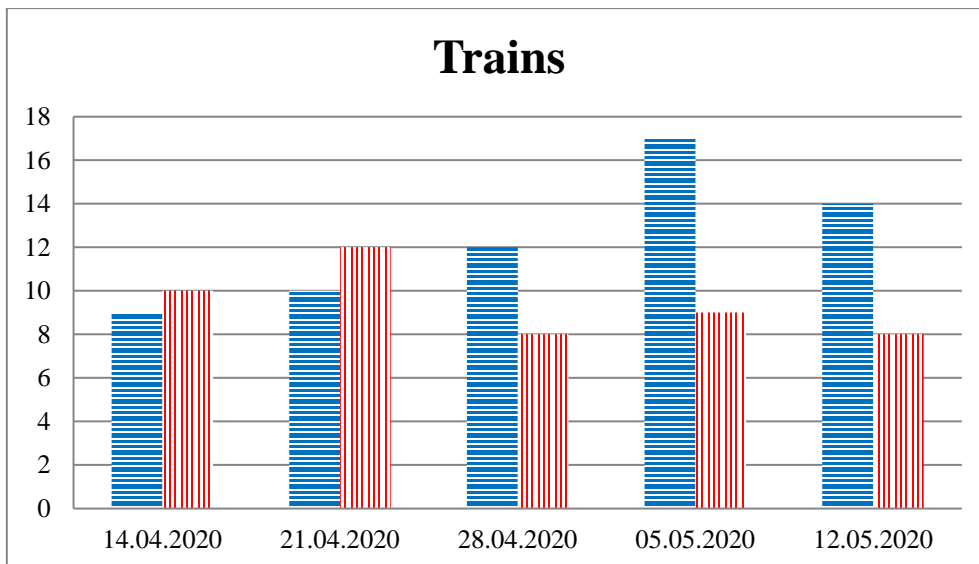

## TRENDS AND FIGURES AT A GLANCE

(For the period from 09:00 on 07 April 2020 to 09:00 on 12 May 2020)<sup>1</sup>

■ to the Russian Federation      ■ to Ukraine

<sup>1</sup>The dates at the bottom of each graph refer to the day when the Weekly Reports were issued and include the observations made during the previous seven days.

## Timetable of the trains heard at the Gukovo BCP

Date	To RF	To UA
05.05.2020	10:48	-
06.05.2020	01:37 11:27 16:56	15:05
07.05.2020	13:04 16:59	11:28 15:10
08.05.2020	06:04 15:13	03:46 08:42 13:38
09.05.2020	03:16 14:15	12 :23
10.05.2020	04:14 08:02 14:54	-
11.05.2020	-	15:10
12.05.2020	04:35	-