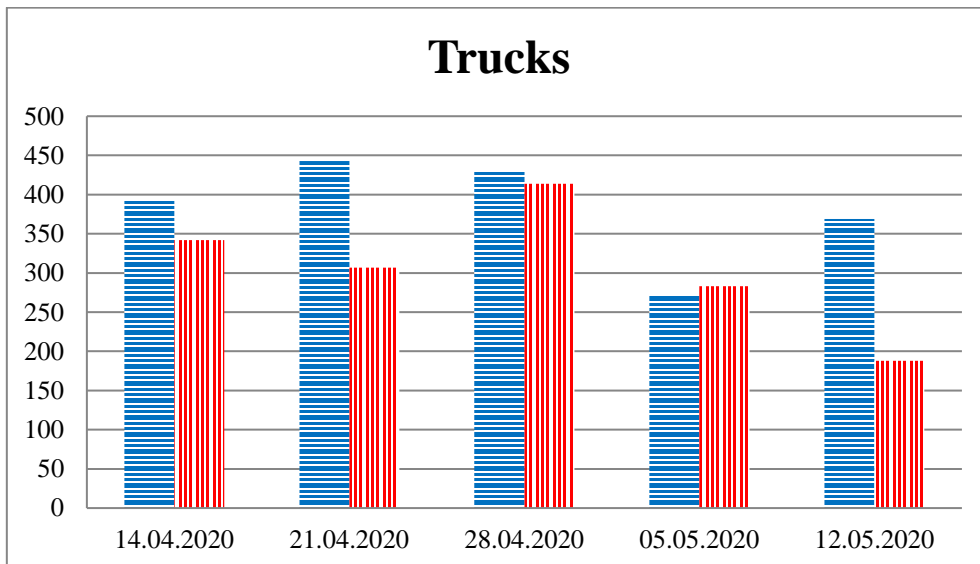

## TRENDS AND FIGURES AT A GLANCE

(For the period from 09:00 on 07 April 2020 to 09:00 on 12 May 2020)<sup>1</sup>

■ to the Russian Federation      ■ to Ukraine

<sup>1</sup>The dates at the bottom of each graph refer to the day when the Weekly Reports were issued and include the observations made during the previous seven days.

## Timetable of the trains heard at the Gukovo BCP

Date	To RF	To UA
05.05.2020	10:48	-
06.05.2020	01:37 11:27 16:56	15:05
07.05.2020	13:04 16:59	11:28 15:10
08.05.2020	06:04 15:13	03:46 08:42 13:38
09.05.2020	03:16 14:15	12 :23
10.05.2020	04:14 08:02 14:54	-
11.05.2020	-	15:10
12.05.2020	04:35	-