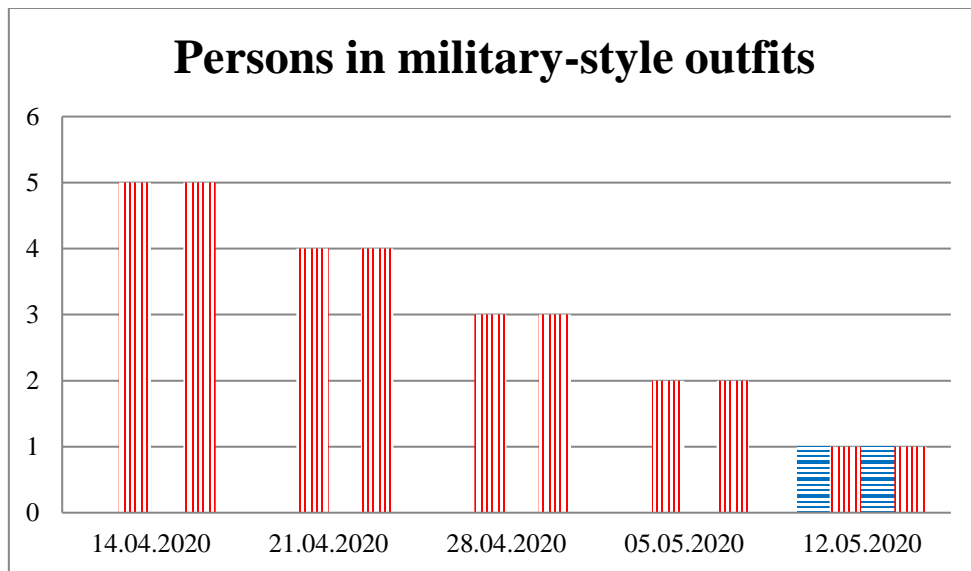

## TRENDS AND FIGURES AT A GLANCE

(For the period from 09:00 on 07 April 2020 to 09:00 on 12 May 2020)<sup>1</sup>

■ to the Russian Federation      ■ to Ukraine

<sup>1</sup>The dates at the bottom of each graph refer to the day when the Weekly Reports were issued and include the observations made during the previous seven days.