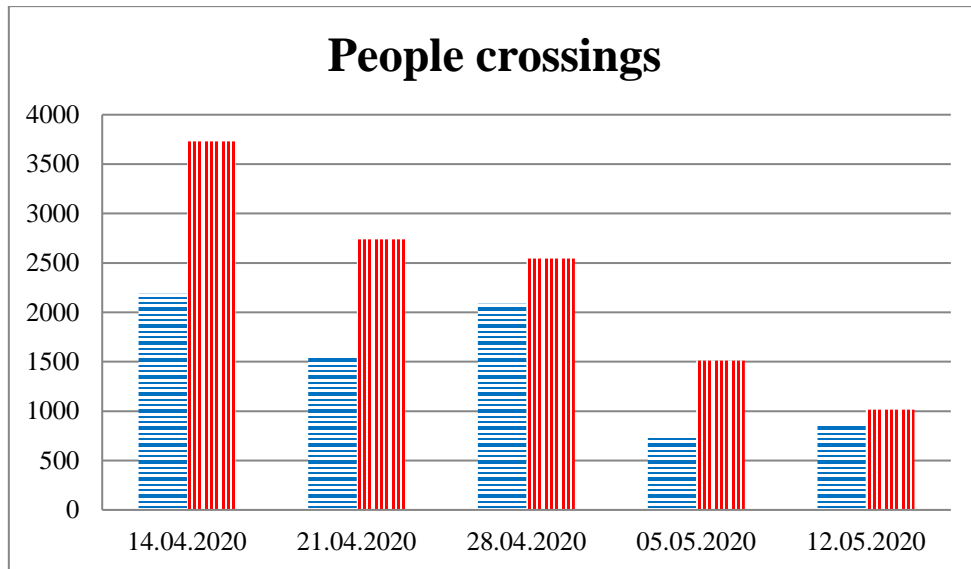

## TRENDS AND FIGURES AT A GLANCE

(For the period from 09:00 on 07 April 2020 to 09:00 on 12 May 2020)<sup>1</sup>

■ to the Russian Federation      ■ to Ukraine

<sup>1</sup>The dates at the bottom of each graph refer to the day when the Weekly Reports were issued and include the observations made during the previous seven days.

## Timetable of the trains heard at the Gukovo BCP

Date	To RF	To UA
05.05.2020	10:48	-
06.05.2020	01:37 11:27 16:56	15:05
07.05.2020	13:04 16:59	11:28 15:10
08.05.2020	06:04 15:13	03:46 08:42 13:38
09.05.2020	03:16 14:15	12 :23
10.05.2020	04:14 08:02 14:54	-
11.05.2020	-	15:10
12.05.2020	04:35	-