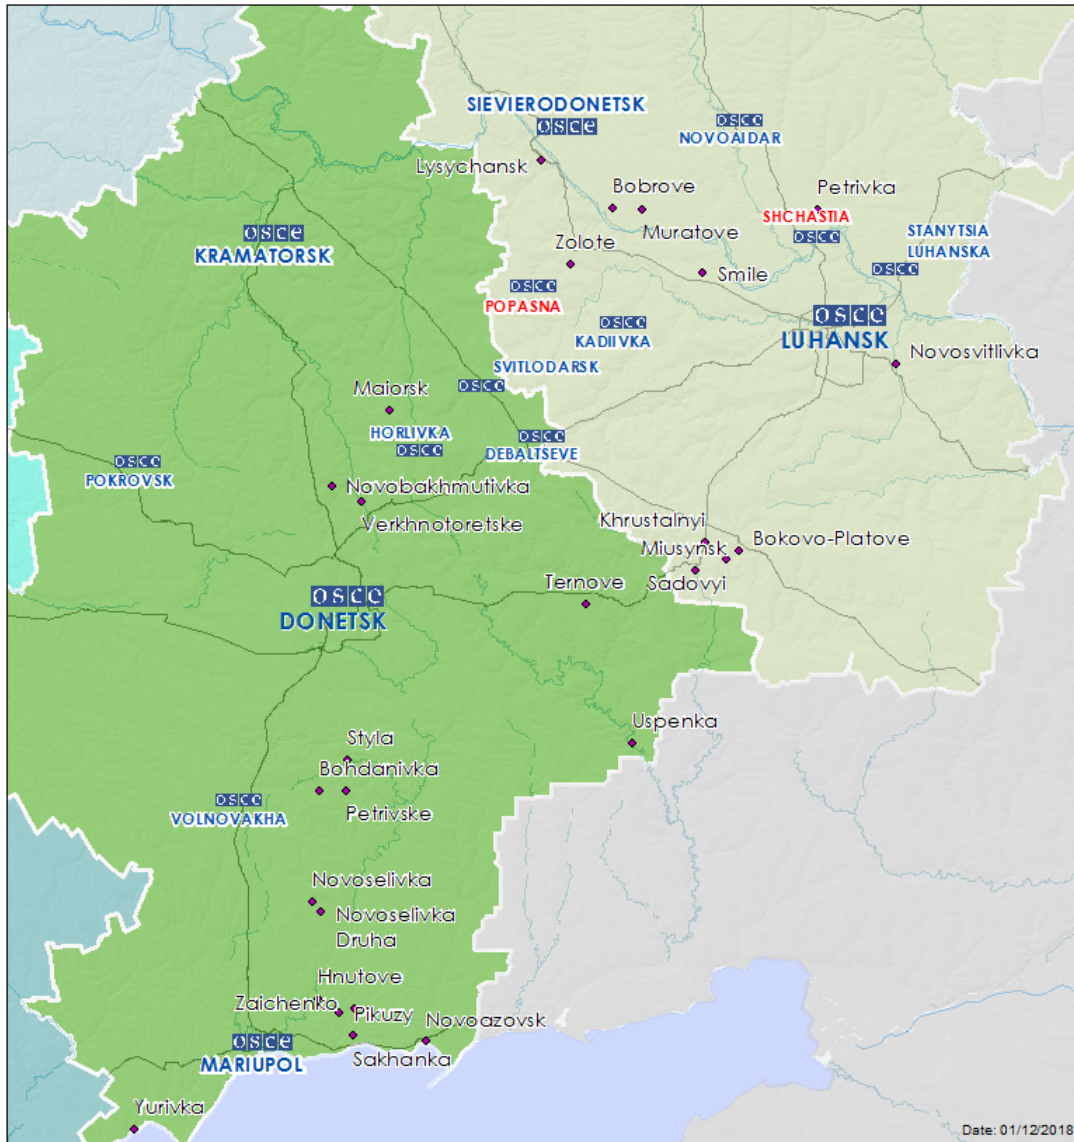

Map of Donetsk and Luhansk regions²

² The SMM is deployed to ten locations throughout Ukraine – Kherson, Odessa, Lviv, Ivano-Frankivsk, Kharkiv, Donetsk, Dnipro, Chernivtsi, Luhansk and Kyiv – as per Permanent Council Decision 1117 of 21 March 2014. This map of eastern Ukraine is meant for illustrative purposes and indicates locations mentioned in the report, as well as those where the SMM has offices (monitoring teams, patrol hubs, and forward patrol bases) in Donetsk and Luhansk regions. (In red: forward patrol bases from which SMM staff has temporarily relocated based on recommendations of security experts from participating States as well as SMM security considerations).