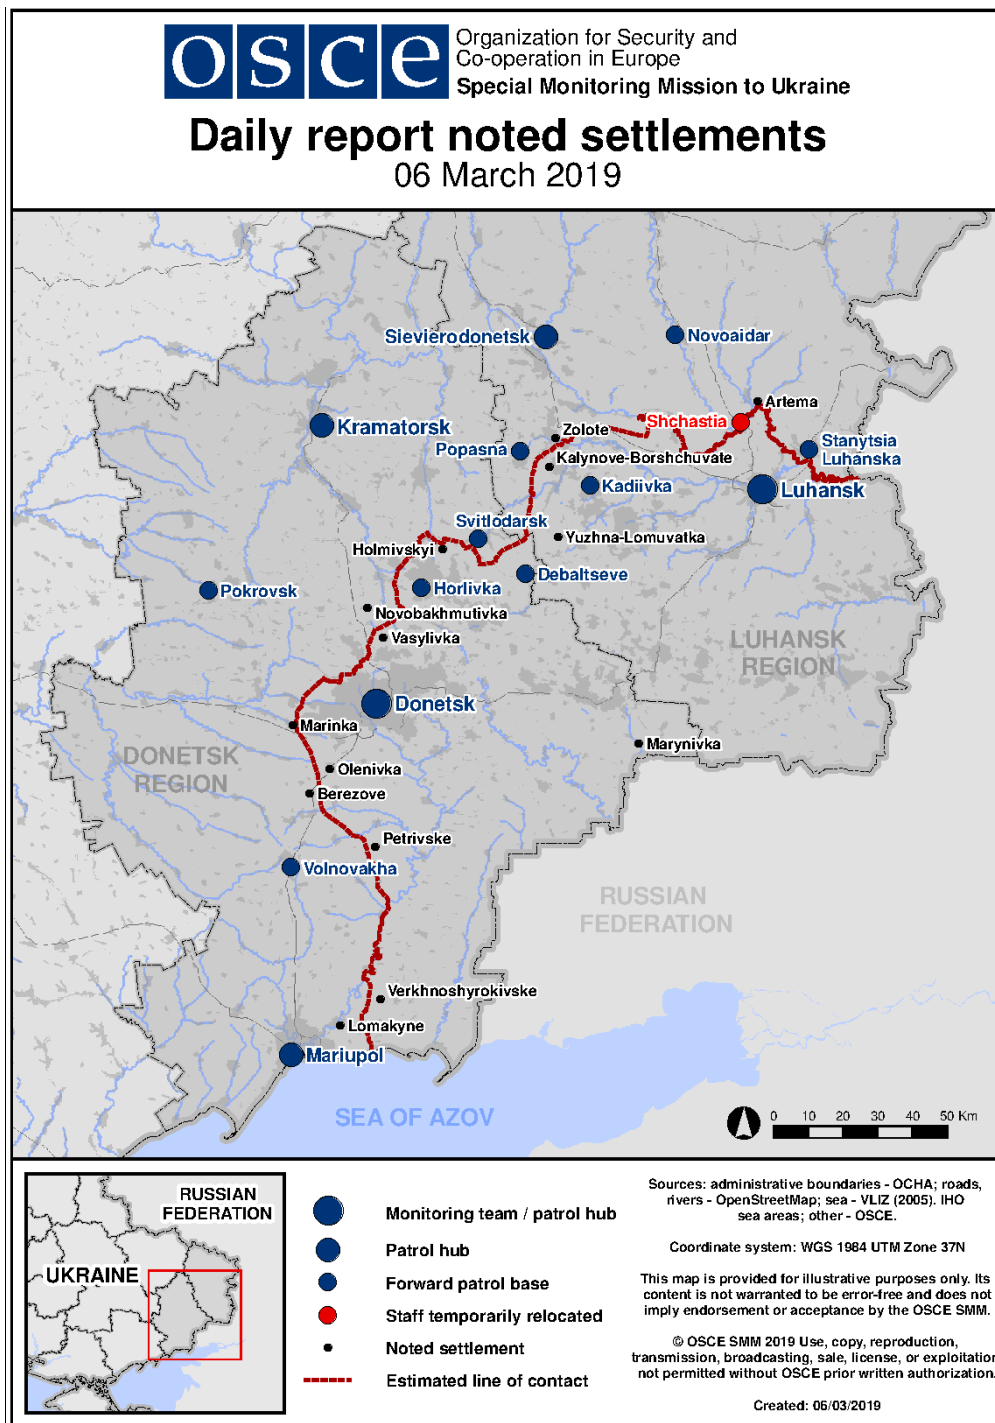

<sup>1</sup> The table only includes ceasefire violations directly observed by the SMM and it may include those also assessed to be live-fire exercises, controlled detonations, etc. Details provided – in terms of distance, direction, weapons-type, etc. – are based on assessments provided by monitors on the ground, and are not always necessarily precise. When information is not known (indicated with an “N/K”), the SMM was unable to ascertain such information due to distance, weather conditions and/or other considerations. Ceasefire violations recorded by more than one patrol and assessed to be the same are entered only once.

## Map of Donetsk and Luhansk regions<sup>2</sup>

<sup>2</sup> The SMM is deployed to ten locations throughout Ukraine – Kherson, Odessa, Lviv, Ivano-Frankivsk, Kharkiv, Donetsk, Dnipro, Chernivtsi, Luhansk and Kyiv – as per Permanent Council Decision 1117 of 21 March 2014. This map of eastern Ukraine is meant for illustrative purposes and indicates locations mentioned in the report, as well as those where the SMM has offices (monitoring teams, patrol hubs, and forward patrol bases) in Donetsk and Luhansk regions. (In red: forward patrol bases from which SMM staff has temporarily relocated based on recommendations of security experts from participating States as well as SMM security considerations).