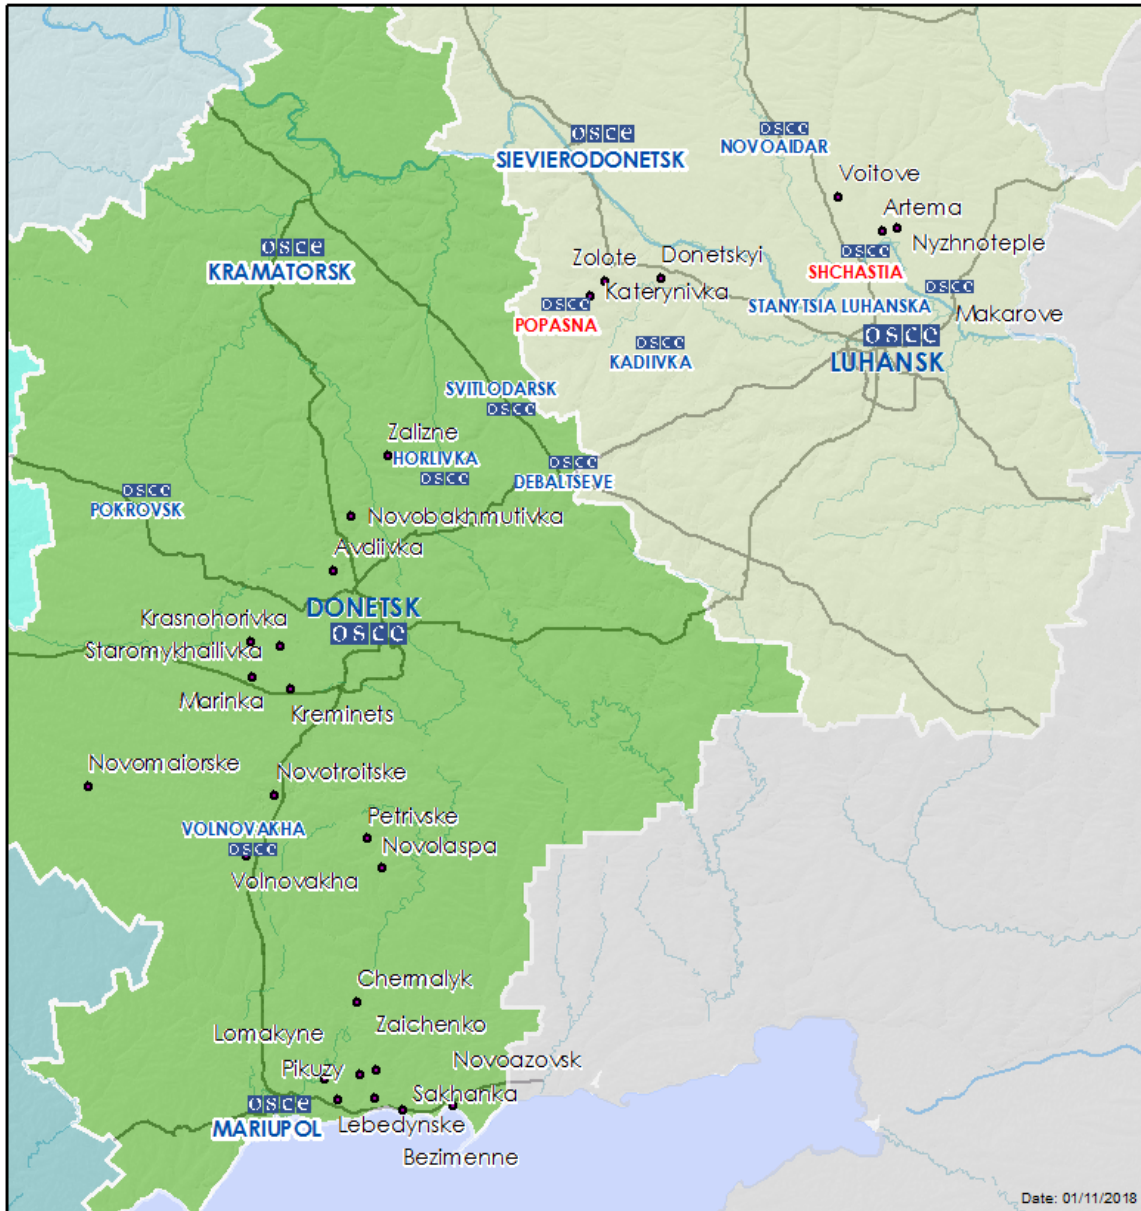

Map of Donetsk and Luhansk regions²

² The SMM is deployed to ten locations throughout Ukraine – Kherson, Odessa, Lviv, Ivano-Frankivsk, Kharkiv, Donetsk, Dnipro, Chernivtsi, Luhansk and Kyiv – as per Permanent Council Decision 1117 of 21 March 2014. This map of eastern Ukraine is meant for illustrative purposes and indicates locations mentioned in the report, as well as those where the SMM has offices (monitoring teams, patrol hubs, and forward patrol bases) in Donetsk and Luhansk regions. (In red: forward patrol bases from which SMM staff has temporarily relocated based on recommendations of security experts from participating States as well as SMM security considerations).