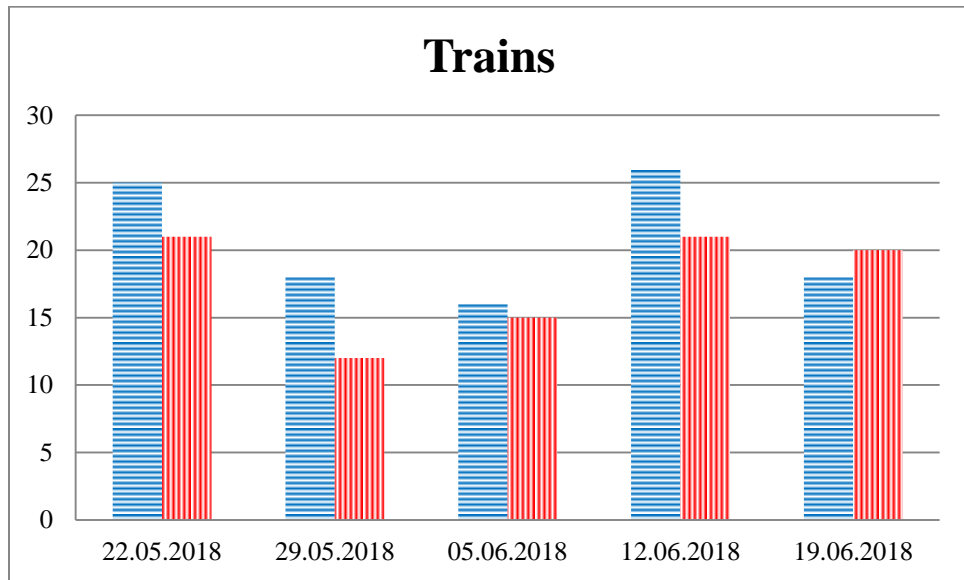

## TRENDS AND FIGURES AT A GLANCE

(For the period from 09:00 on 15 May 2018 to 09:00 on 19 June 2018)

■ to the Russian Federation      ■ to Ukraine

\*\*\*