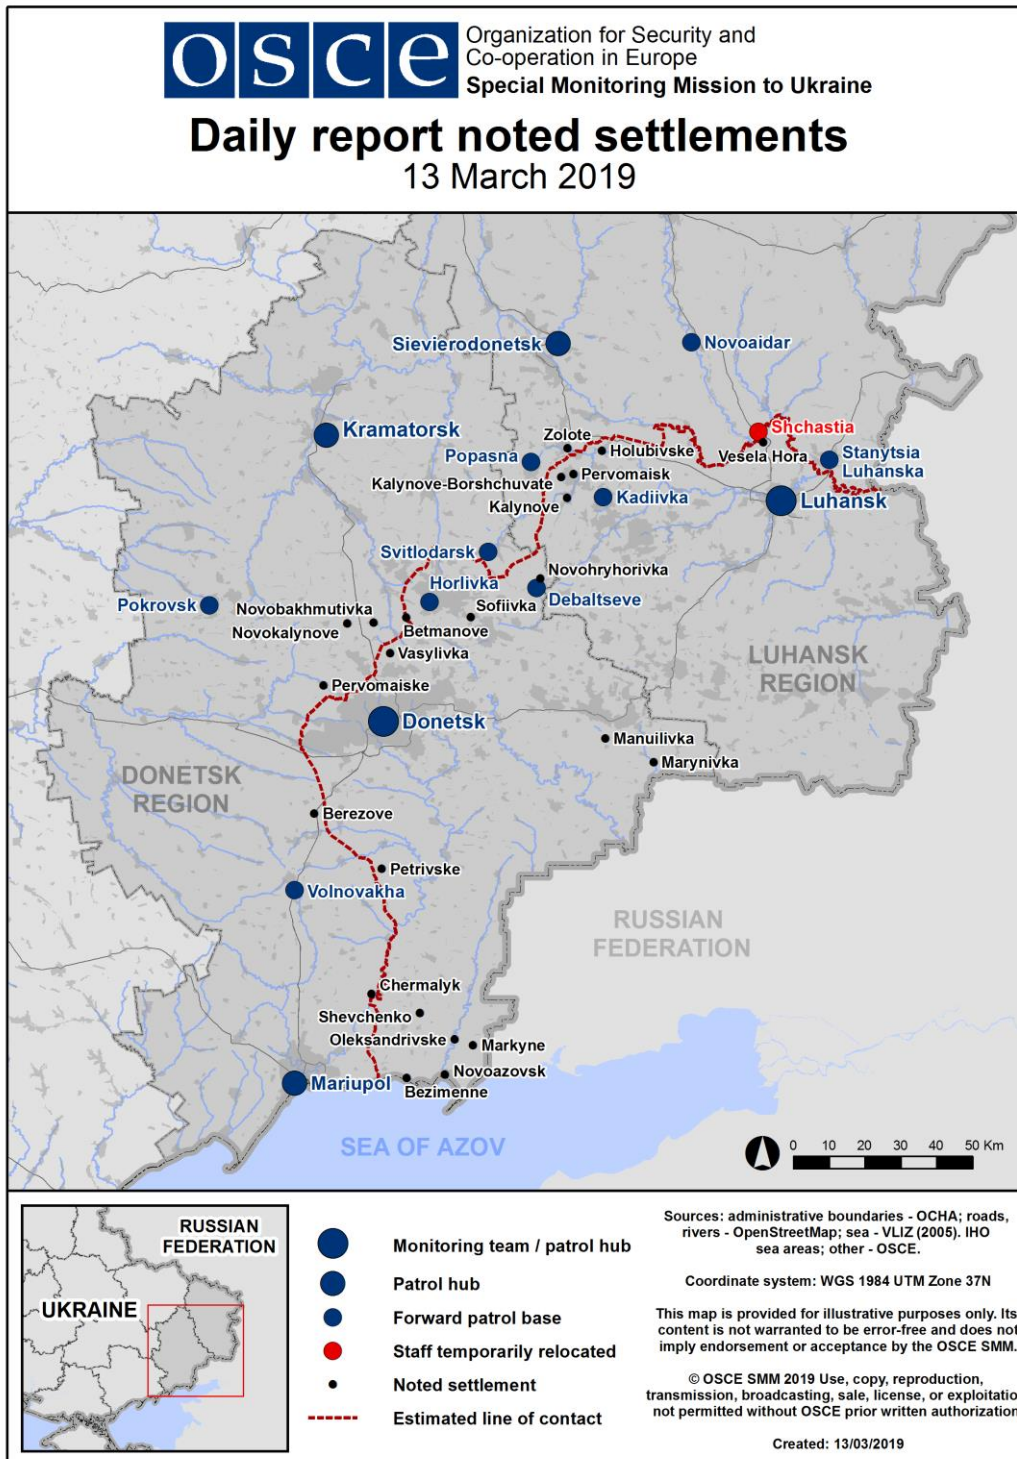

Map of Donetsk and Luhansk regions²

² The SMM is deployed to ten locations throughout Ukraine – Kherson, Odessa, Lviv, Ivano-Frankivsk, Kharkiv, Donetsk, Dnipro, Chernivtsi, Luhansk and Kyiv – as per Permanent Council Decision 1117 of 21 March 2014. This map of eastern Ukraine is meant for illustrative purposes and indicates locations mentioned in the report, as well as those where the SMM has offices (monitoring teams, patrol hubs, and forward patrol bases) in Donetsk and Luhansk regions. (In red: forward patrol bases from which SMM staff has temporarily relocated based on recommendations of security experts from participating States as well as SMM security considerations).