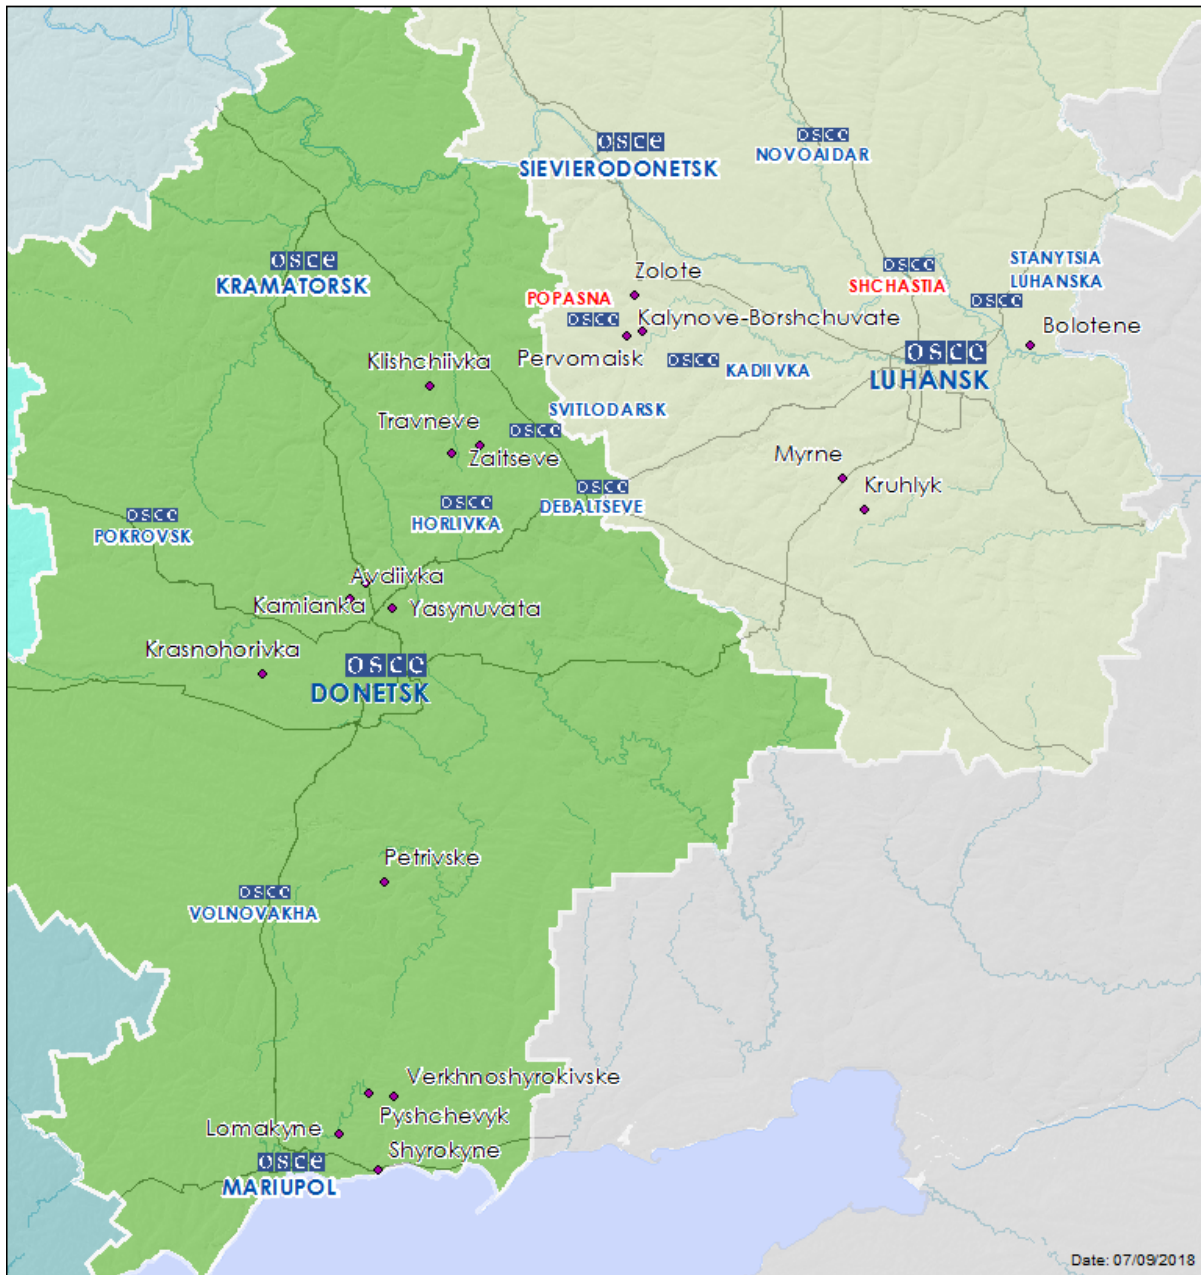

Map of Donetsk and Luhansk regions²

² The SMM is deployed to ten locations throughout Ukraine – Kherson, Odessa, Lviv, Ivano-Frankivsk, Kharkiv, Donetsk, Dnipro, Chernivtsi, Luhansk and Kyiv – as per Permanent Council Decision 1117 of 21 March 2014. This map of eastern Ukraine is meant for illustrative purposes and indicates locations mentioned in the report, as well as those where the SMM has offices (monitoring teams, patrol hubs, and forward patrol bases) in Donetsk and Luhansk regions. (In red: forward patrol bases from which SMM staff has temporarily relocated based on recommendations of security experts from participating States as well as SMM security considerations).