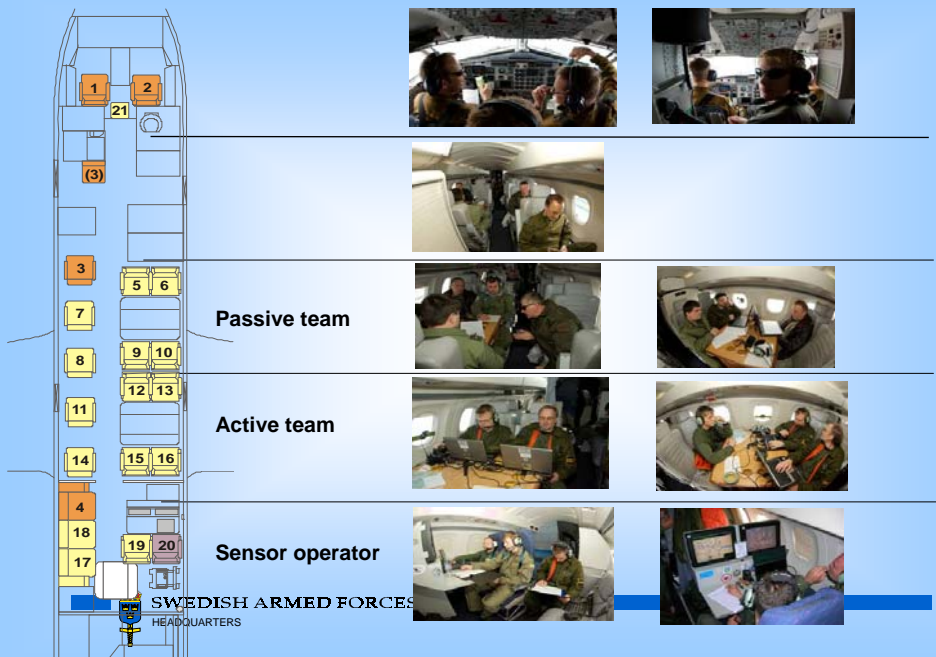

OPEN SKIES SWEDEN

LtCol Ingemar Gyllensvaan
C Open Skies
Swedish Armed Forces

SWEDISH ARMED FORCES
HEADQUARTERS

OS-100

SWEDISH ARMED FORCES
HEADQUARTERS

General Information

Main dimensions:

Length:	19.73 m
Height:	7.00 m
Span:	21.44 m
Max. Takeoff weight:	12930 kg
Range - Mission:	1400 km
Range – Transit:	1600 km
Crew members:	4 Pers.
Sensoroperator:	1 Pers.
Team :	14 (+)

Engine:

Turboprop-Type: 2x General Electric CT7-9B

OS-100

Sensor System OS-100

SWEDISH ARMED FORCES
HEADQUARTERS

SWEDISH ARMED FORCES
HEADQUARTERS