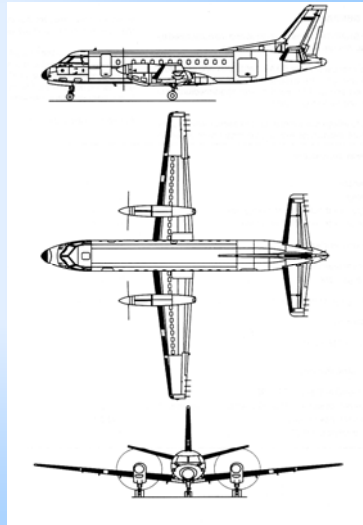

OPEN SKIES SWEDEN

LtCol Ingemar Gyllensvaan
C Open Skies
Swedish Armed Forces

SWEDISH ARMED FORCES
HEADQUARTERS

OS-100

SWEDISH ARMED FORCES
HEADQUARTERS

General Information

Main dimensions:

Length:	19.73 m
Height:	7.00 m
Span:	21.44 m
Max. Takeoff weight:	12930 kg
Range - Mission:	1400 km
Range – Transit:	1600 km
Crew members:	4 Pers.
Sensoroperator:	1 Pers.
Team :	14 (+)

Engine:

Turboprop-Type: 2x General Electric CT7-9B

OS-100

Sensor System OS-100

SWEDISH ARMED FORCES
HEADQUARTERS

SWEDISH ARMED FORCES
HEADQUARTERS