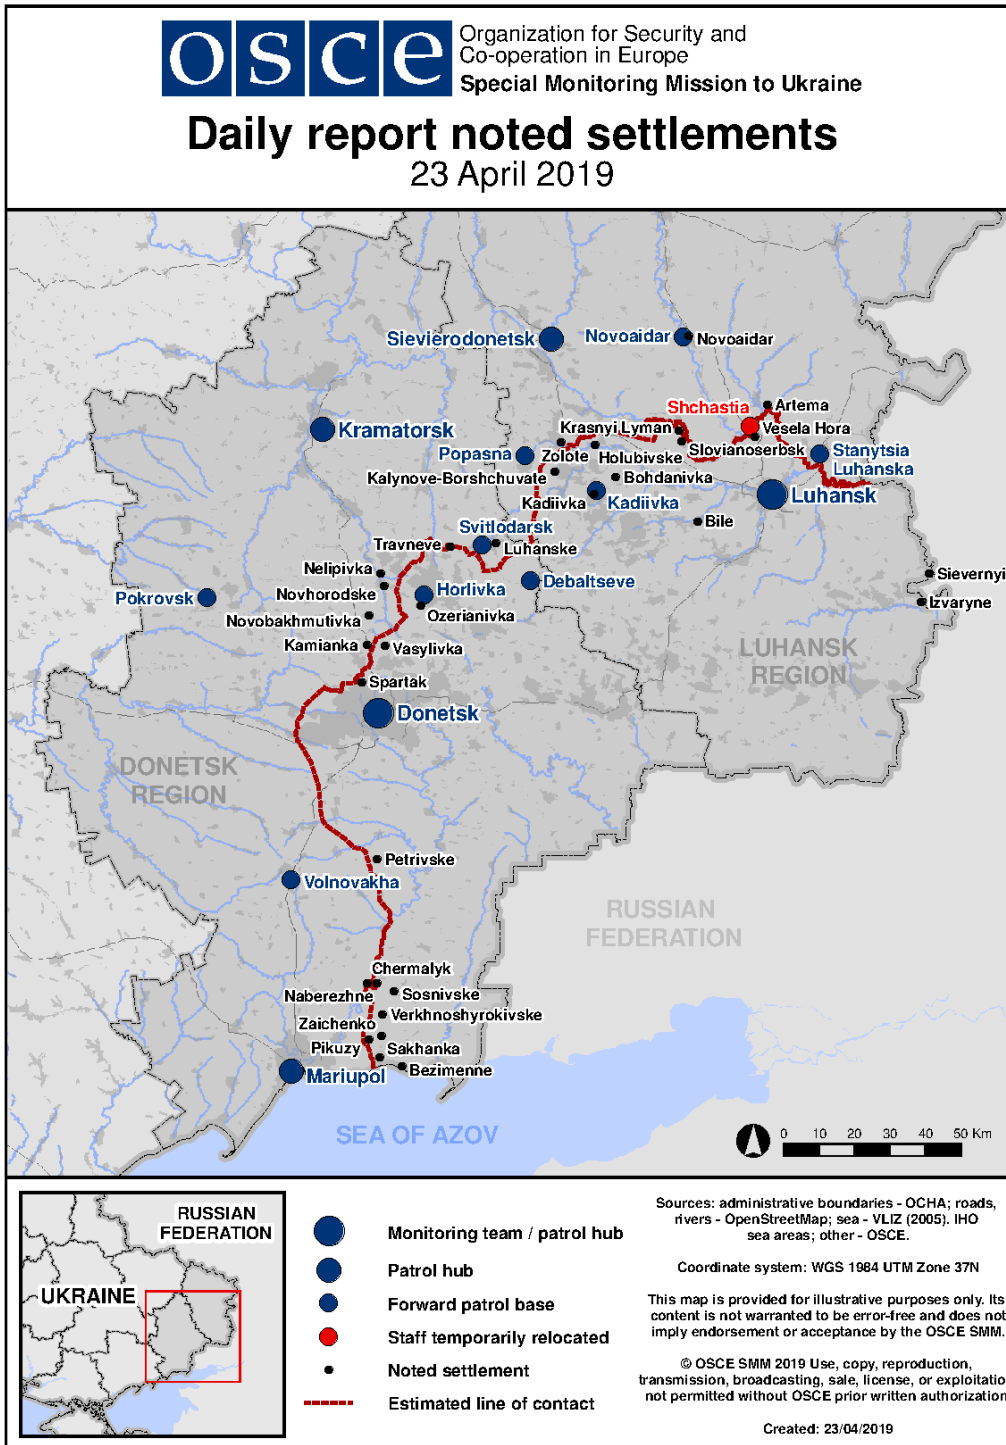

<sup>1</sup> The table only includes ceasefire violations directly observed by the SMM and it may include those also assessed to be live-fire exercises, controlled detonations, etc. Details provided – in terms of distance, direction, weapons-type, etc. – are based on assessments provided by monitors on the ground, and are not always necessarily precise. When information is not known (indicated with an “N/K”), the SMM was unable to ascertain such information due to distance, weather conditions and/or other considerations. Ceasefire violations recorded by more than one patrol and assessed to be the same are entered only once.

## Map of Donetsk and Luhansk regions<sup>2</sup>

<sup>2</sup> The SMM is deployed to ten locations throughout Ukraine – Kherson, Odessa, Lviv, Ivano-Frankivsk, Kharkiv, Donetsk, Dnipro, Chernivtsi, Luhansk and Kyiv – as per Permanent Council Decision 1117 of 21 March 2014. This map of eastern Ukraine is meant for illustrative purposes and indicates locations mentioned in the report, as well as those where the SMM has offices (monitoring teams, patrol hubs, and forward patrol bases) in Donetsk and Luhansk regions. (In red: forward patrol bases from which SMM staff has temporarily relocated based on recommendations of security experts from participating States as well as SMM security considerations).