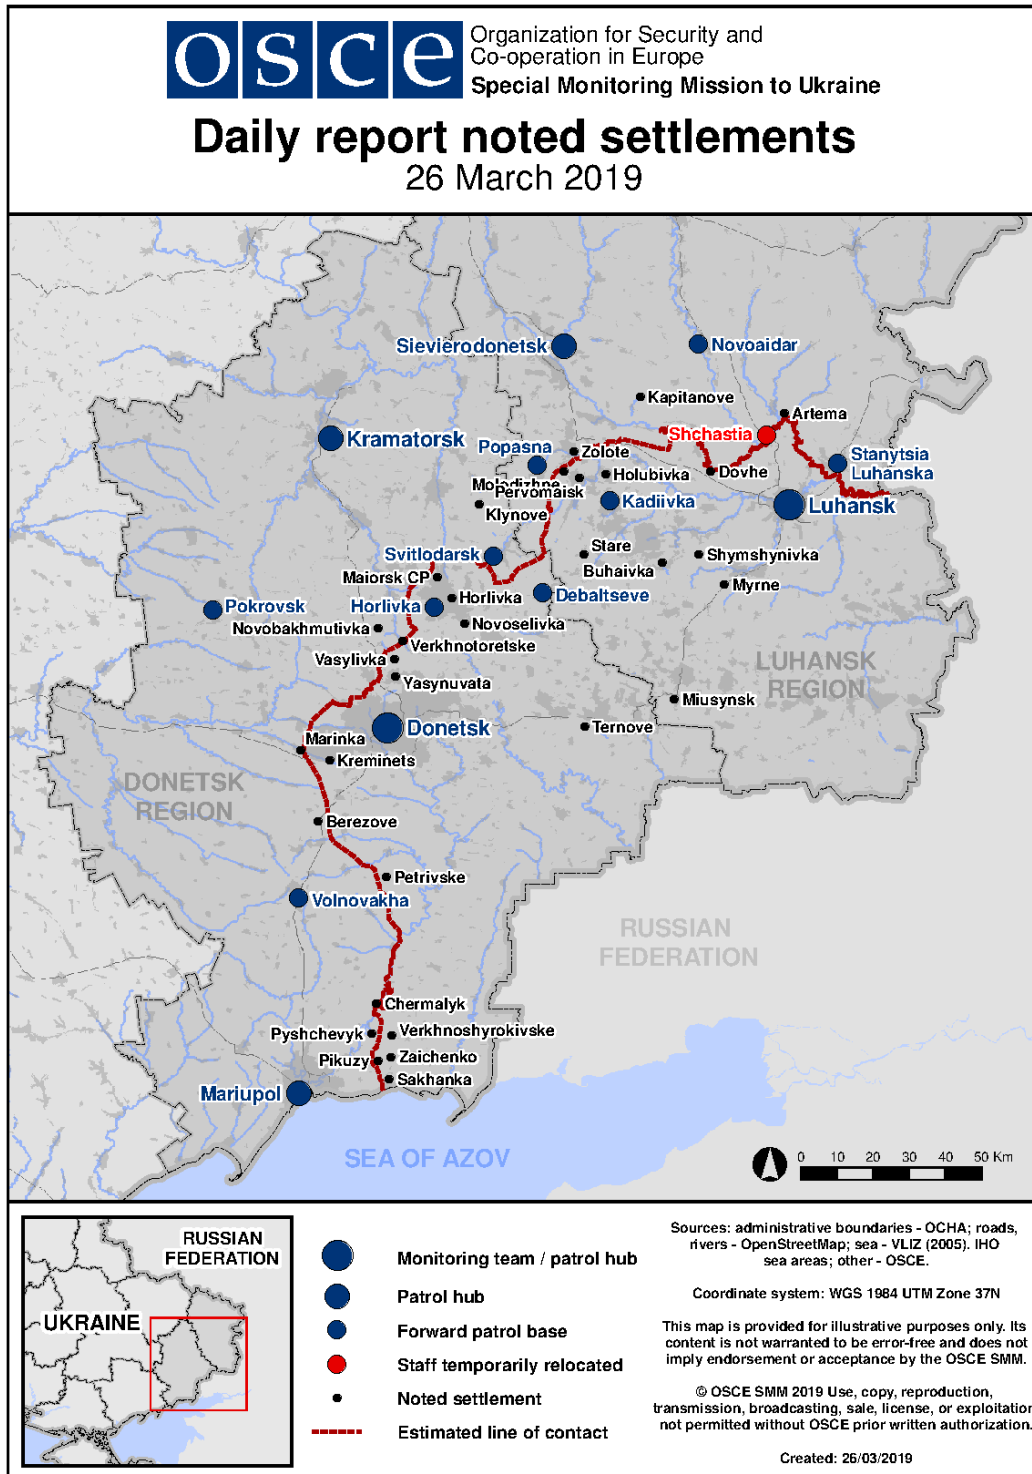

Map of Donetsk and Luhansk regions²

² The SMM is deployed to ten locations throughout Ukraine – Kherson, Odessa, Lviv, Ivano-Frankivsk, Kharkiv, Donetsk, Dnipro, Chernivtsi, Luhansk and Kyiv – as per Permanent Council Decision 1117 of 21 March 2014. This map of eastern Ukraine is meant for illustrative purposes and indicates locations mentioned in the report, as well as those where the SMM has offices (monitoring teams, patrol hubs, and forward patrol bases) in Donetsk and Luhansk regions. (In red: forward patrol bases from which SMM staff has temporarily relocated based on recommendations of security experts from participating States as well as SMM security considerations).