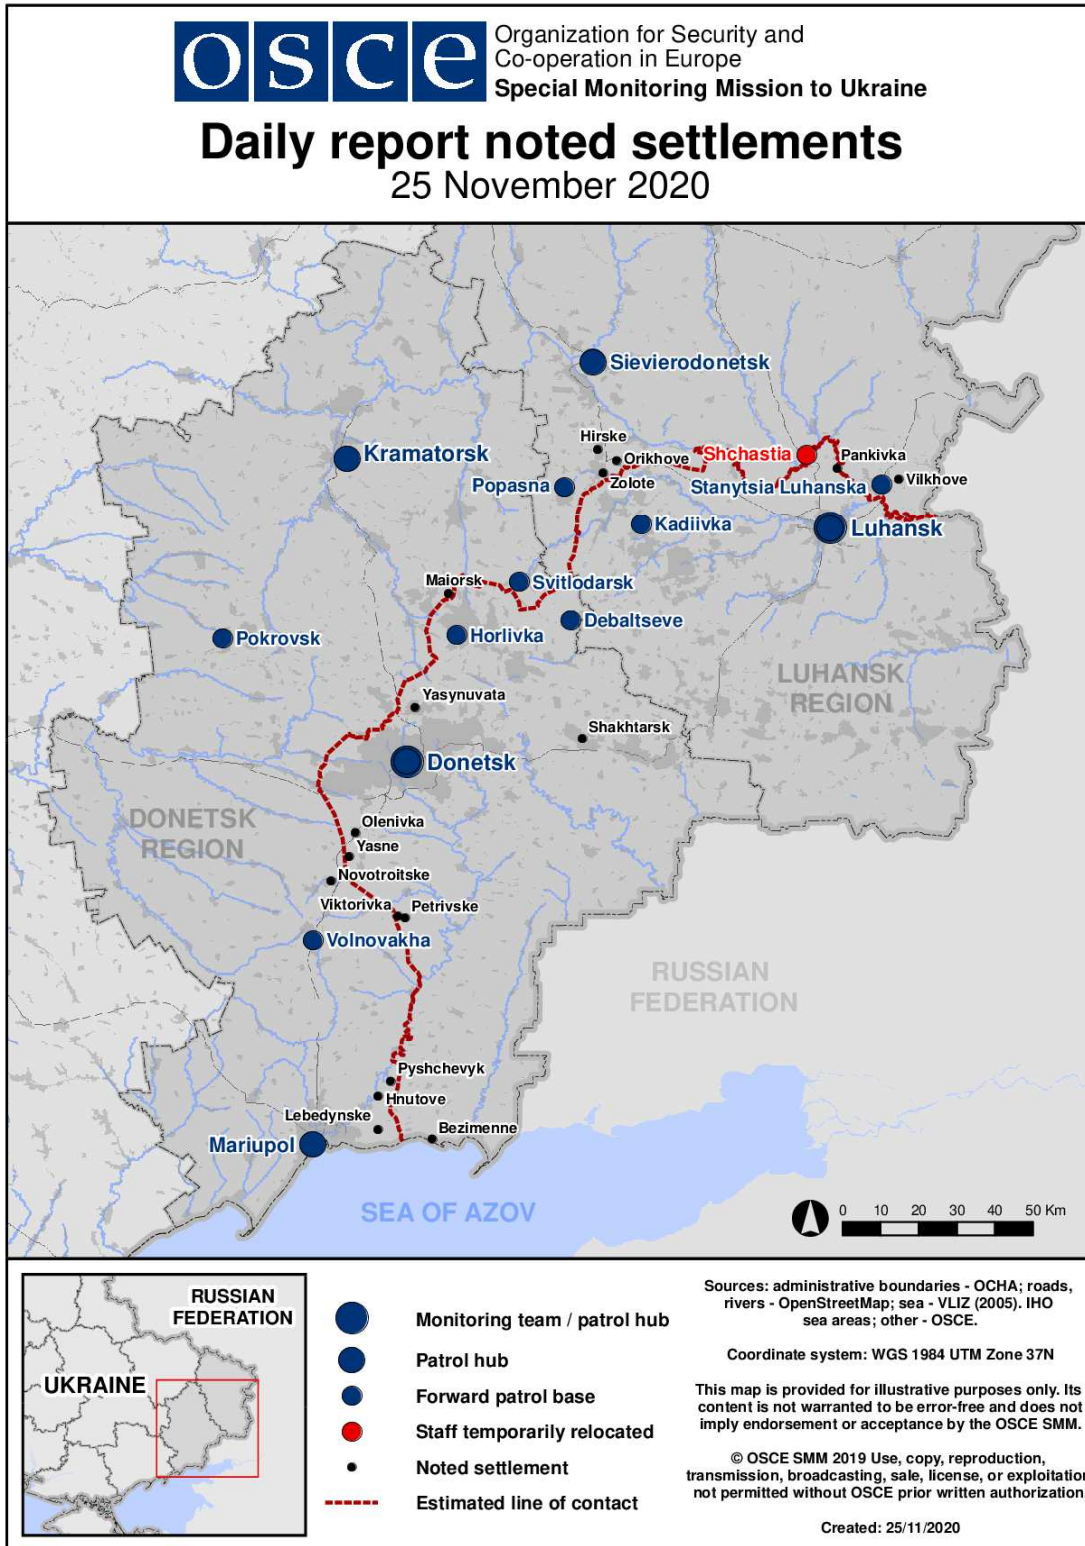

Map of Donetsk and Luhansk regions¹⁰

¹⁰ The SMM is deployed to ten locations throughout Ukraine – Kherson, Odessa, Lviv, Ivano-Frankivsk, Kharkiv, Donetsk, Dnipro, Chernivtsi, Luhansk and Kyiv – as per Permanent Council Decision 1117 of 21 March 2014. This map of eastern Ukraine is meant for illustrative purposes and indicates locations mentioned in the report, as well as those where the SMM has offices (monitoring teams, patrol hubs and forward patrol bases) in Donetsk and Luhansk regions. (In red: a forward patrol base from which SMM staff have temporarily relocated based on recommendations of security experts from participating States, as well as SMM security considerations. The SMM uses the premises during daylight hours and also patrols in this settlement during daylight hours).