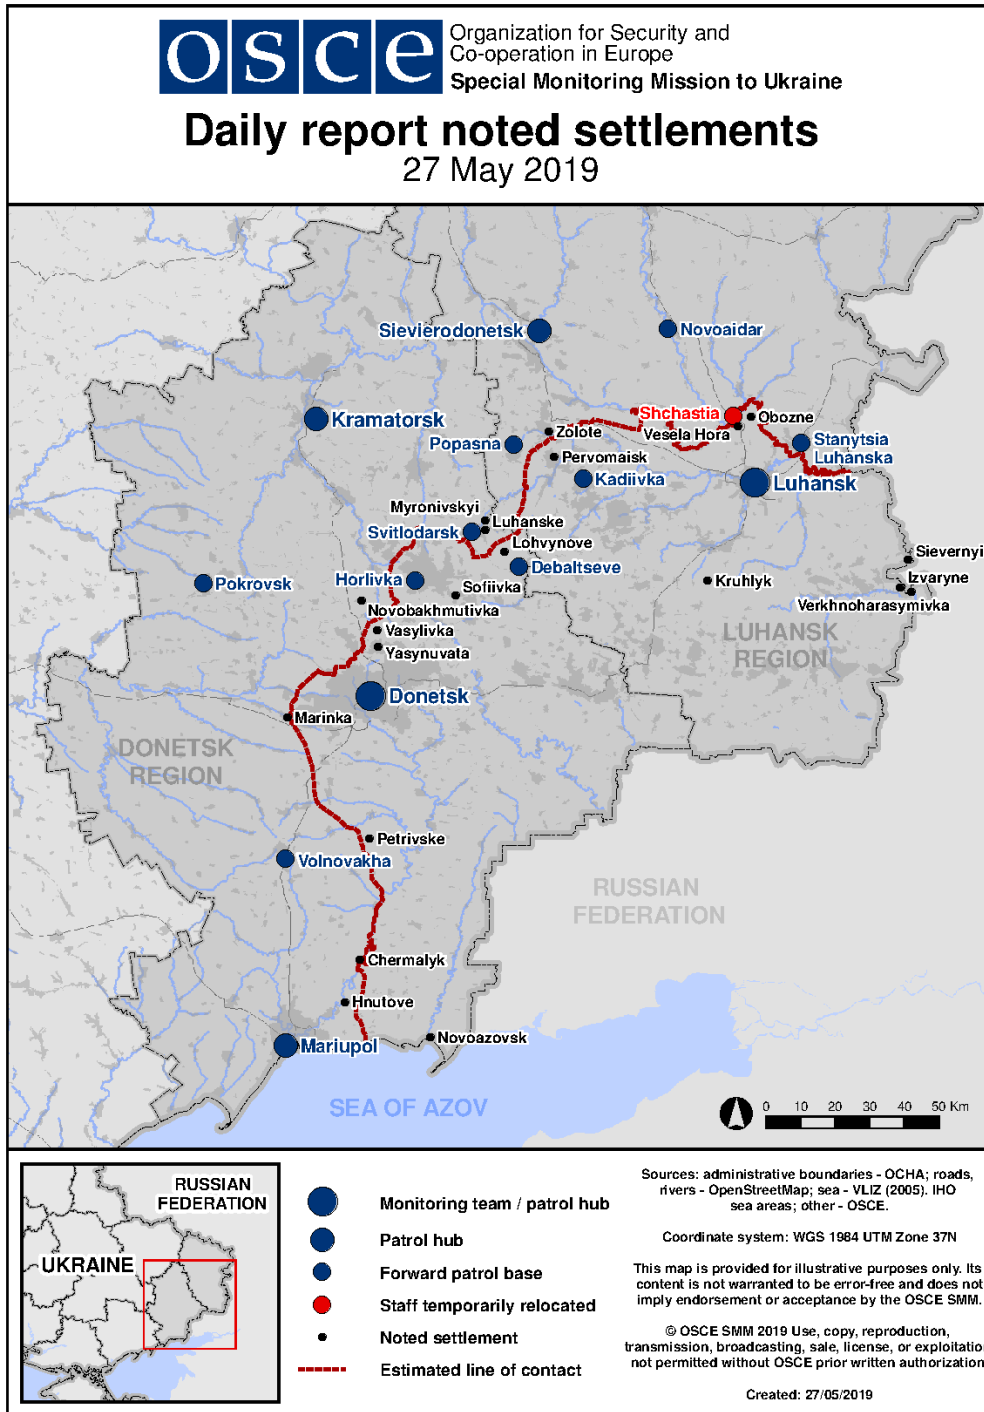

Map of Donetsk and Luhansk regions²

² The SMM is deployed to ten locations throughout Ukraine – Kherson, Odessa, Lviv, Ivano-Frankivsk, Kharkiv, Donetsk, Dnipro, Chernivtsi, Luhansk and Kyiv – as per Permanent Council Decision 1117 of 21 March 2014. This map of eastern Ukraine is meant for illustrative purposes and indicates locations mentioned in the report, as well as those where the SMM has offices (monitoring teams, patrol hubs, and forward patrol bases) in Donetsk and Luhansk regions. (In red: forward patrol bases from which SMM staff has temporarily relocated based on recommendations of security experts from participating States as well as SMM security considerations).