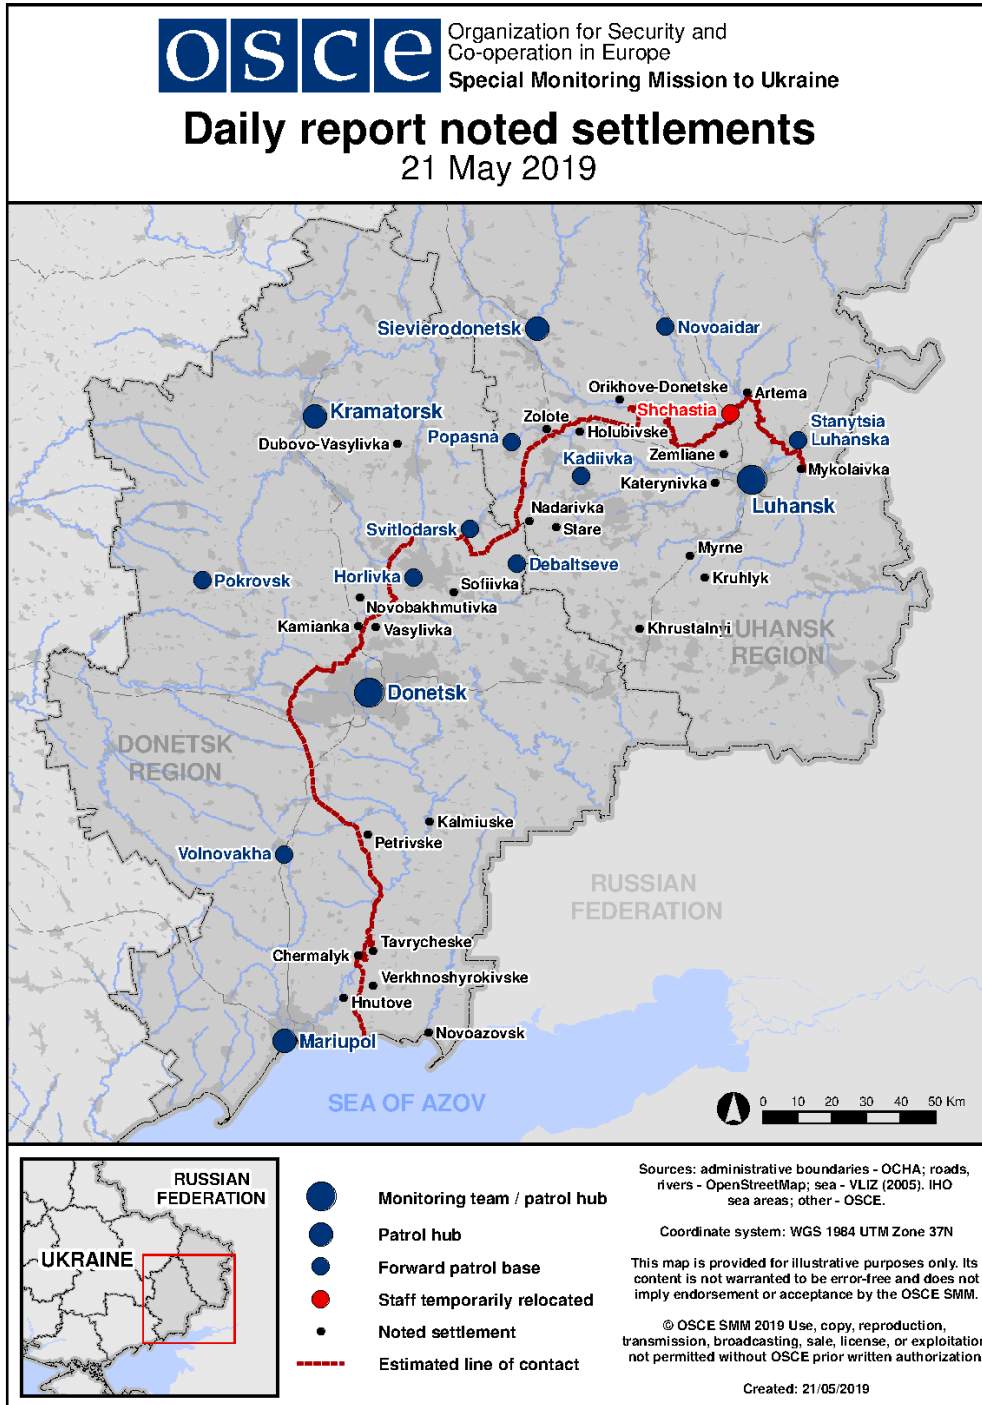

¹ The table only includes ceasefire violations directly observed by the SMM and it may include those also assessed to be live-fire exercises, controlled detonations, etc. Details provided – in terms of distance, direction, weapons-type, etc. – are based on assessments provided by monitors on the ground, and are not always necessarily precise. When information is not known (indicated with an “N/K”), the SMM was unable to ascertain such information due to distance, weather conditions and/or other considerations. Ceasefire violations recorded by more than one patrol and assessed to be the same are entered only once.

Map of Donetsk and Luhansk regions²

² The SMM is deployed to ten locations throughout Ukraine – Kherson, Odessa, Lviv, Ivano-Frankivsk, Kharkiv, Donetsk, Dnipro, Chernivtsi, Luhansk and Kyiv – as per Permanent Council Decision 1117 of 21 March 2014. This map of eastern Ukraine is meant for illustrative purposes and indicates locations mentioned in the report, as well as those where the SMM has offices (monitoring teams, patrol hubs, and forward patrol bases) in Donetsk and Luhansk regions. (In red: forward patrol bases from which SMM staff has temporarily relocated based on recommendations of security experts from participating States as well as SMM security considerations).