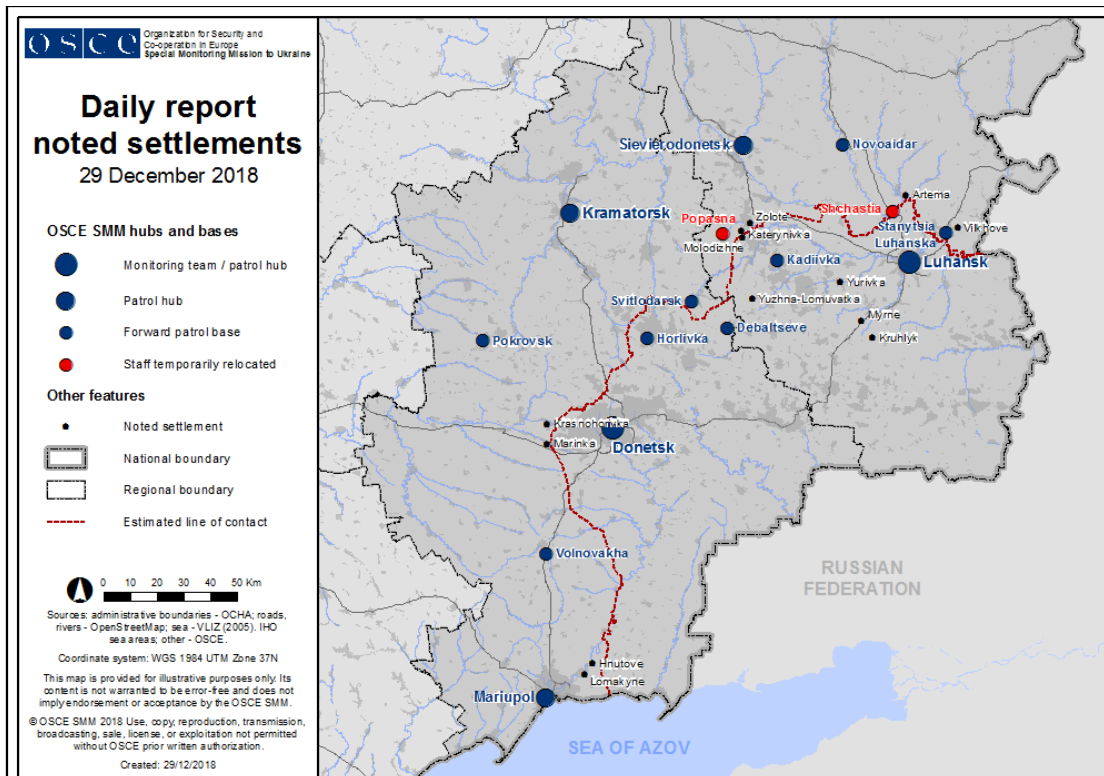

Map of Donetsk and Luhansk regions²

² The SMM is deployed to ten locations throughout Ukraine – Kherson, Odessa, Lviv, Ivano-Frankivsk, Kharkiv, Donetsk, Dnipro, Chernivtsi, Luhansk and Kyiv – as per Permanent Council Decision 1117 of 21 March 2014. This map of eastern Ukraine is meant for illustrative purposes and indicates locations mentioned in the report, as well as those where the SMM has offices (monitoring teams, patrol hubs, and forward patrol bases) in Donetsk and Luhansk regions. (In red: forward patrol bases from which SMM staff has temporarily relocated based on recommendations of security experts from participating States as well as SMM security considerations).