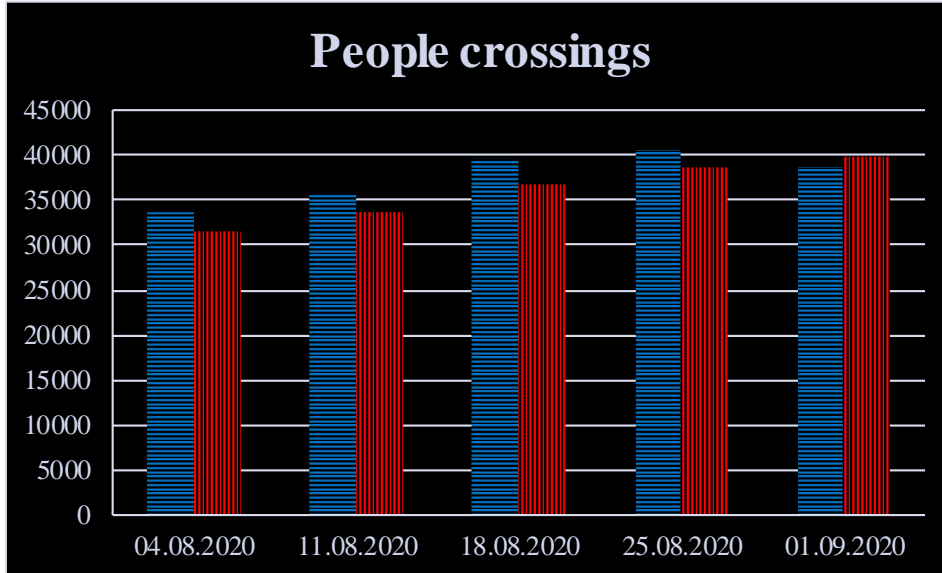

## TRENDS AND FIGURES AT A GLANCE

(For the period from 09:00 on 28 July 2020 to 09:00 on 01 September 2020)<sup>1</sup>

■ to the Russian Federation      ■ to Ukraine

<sup>1</sup>The dates at the bottom of each graph refer to the day when the Weekly Reports were issued and include the observations made during the previous seven days.

## Families with a significant amount of luggage

## Timetable of the trains heard at the Gukovo BCP

Date	To RF	To UA
25.08.2020	15:32 19:28 21:40 23:30	13:48 17:33
26.08.2020	16:00	02:05 10:55 14:44 22:12
27.08.2020	00:05 05:21 14:15 22:37	03:31 12:08 20:57
28.08.2020	08:16 15:00 19:44	01:02 13:13 17:37
29.08.2020	02:01 12:06 18:12	06:37 16:20
30.08.2020	06:12 13:12 22:13	04:40 16:21 20:31
31.08.2020	02:06 08:23	00:17 06:09
01.09.2020	19:45	15:20 18:00