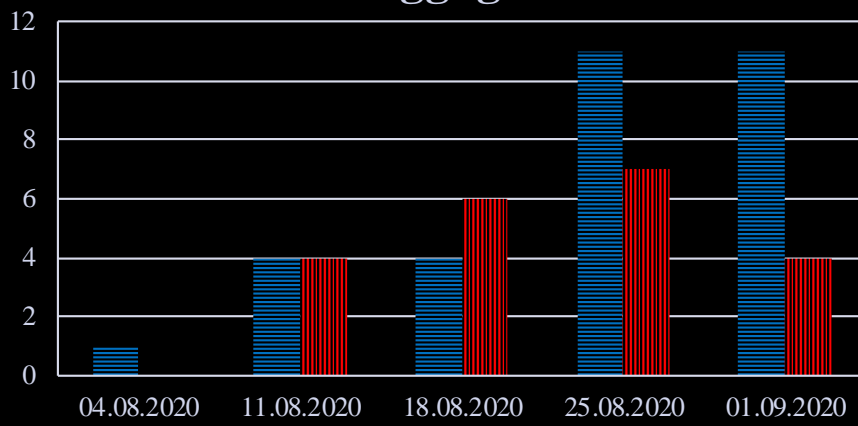

## TRENDS AND FIGURES AT A GLANCE

(For the period from 09:00 on 28 July 2020 to 09:00 on 01 September 2020)<sup>1</sup>

■ to the Russian Federation      ■ to Ukraine

<sup>1</sup>The dates at the bottom of each graph refer to the day when the Weekly Reports were issued and include the observations made during the previous seven days.

## Families with a significant amount of luggage

## Timetable of the trains heard at the Gukovo BCP

Date	To RF	To UA
25.08.2020	15:32 19:28 21:40 23:30	13:48 17:33
26.08.2020	16:00	02:05 10:55 14:44 22:12
27.08.2020	00:05 05:21 14:15 22:37	03:31 12:08 20:57
28.08.2020	08:16 15:00 19:44	01:02 13:13 17:37
29.08.2020	02:01 12:06 18:12	06:37 16:20
30.08.2020	06:12 13:12 22:13	04:40 16:21 20:31
31.08.2020	02:06 08:23	00:17 06:09
01.09.2020	19:45	15:20 18:00