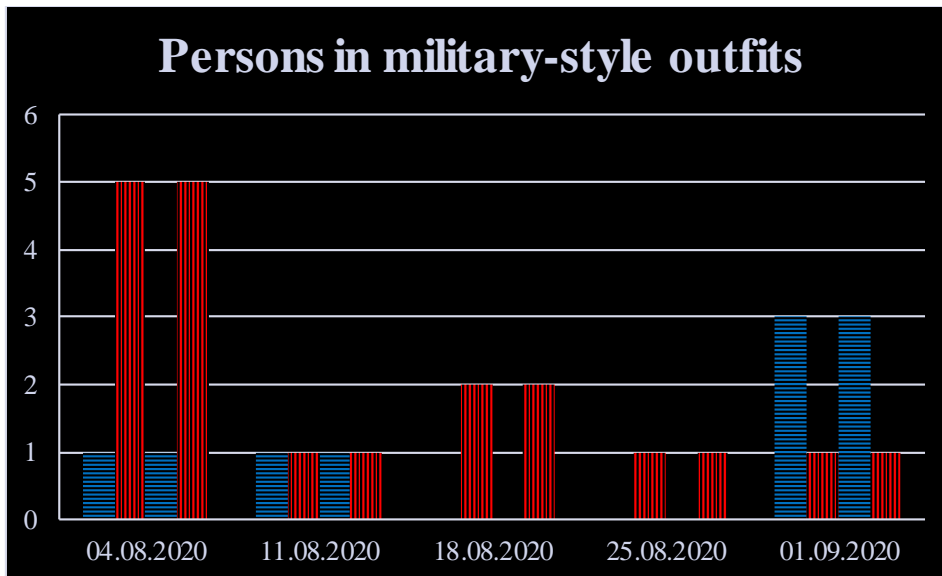

## TRENDS AND FIGURES AT A GLANCE

(For the period from 09:00 on 28 July 2020 to 09:00 on 01 September 2020)<sup>1</sup>

■ to the Russian Federation      ■ to Ukraine

<sup>1</sup>The dates at the bottom of each graph refer to the day when the Weekly Reports were issued and include the observations made during the previous seven days.

## Families with a significant amount of luggage