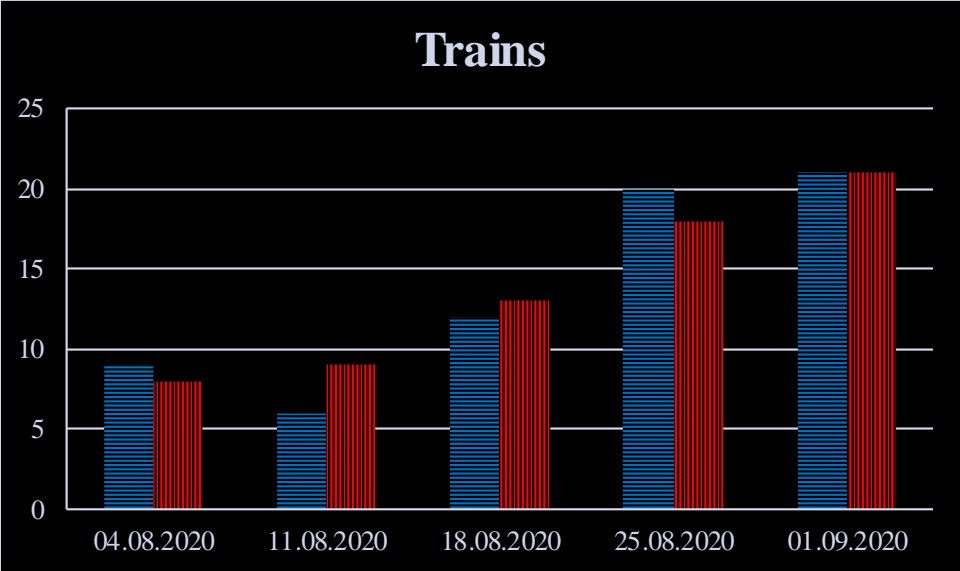

## TRENDS AND FIGURES AT A GLANCE

(For the period from 09:00 on 28 July 2020 to 09:00 on 01 September 2020)<sup>1</sup>

■ to the Russian Federation      ■ to Ukraine

<sup>1</sup>The dates at the bottom of each graph refer to the day when the Weekly Reports were issued and include the observations made during the previous seven days.

## Families with a significant amount of luggage

## Timetable of the trains heard at the Gukovo BCP

Date	To RF	To UA
25.08.2020	15:32 19:28 21:40 23:30	13:48 17:33
26.08.2020	16:00	02:05 10:55 14:44 22:12
27.08.2020	00:05 05:21 14:15 22:37	03:31 12:08 20:57
28.08.2020	08:16 15:00 19:44	01:02 13:13 17:37
29.08.2020	02:01 12:06 18:12	06:37 16:20
30.08.2020	06:12 13:12 22:13	04:40 16:21 20:31
31.08.2020	02:06 08:23	00:17 06:09
01.09.2020	19:45	15:20 18:00