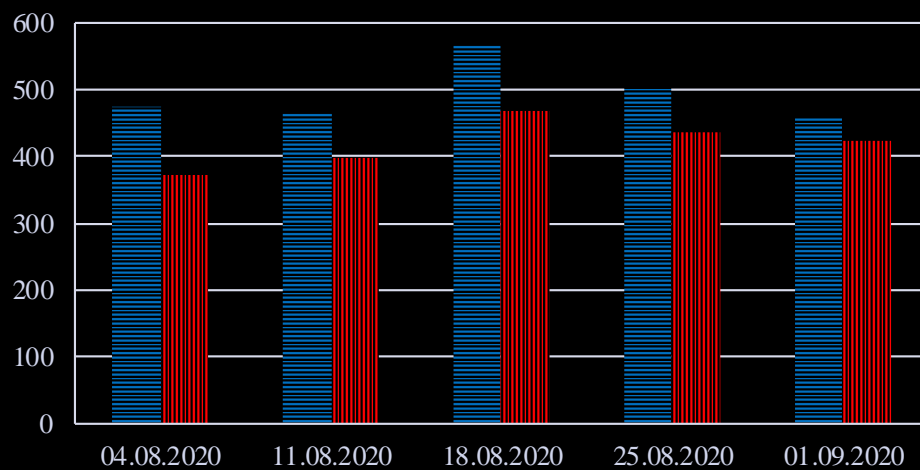

## TRENDS AND FIGURES AT A GLANCE

(For the period from 09:00 on 28 July 2020 to 09:00 on 01 September 2020)<sup>1</sup>

■ to the Russian Federation      ■ to Ukraine

<sup>1</sup>The dates at the bottom of each graph refer to the day when the Weekly Reports were issued and include the observations made during the previous seven days.

## Families with a significant amount of luggage

## Timetable of the trains heard at the Gukovo BCP

Date	To RF	To UA
25.08.2020	15:32 19:28 21:40 23:30	13:48 17:33
26.08.2020	16:00	02:05 10:55 14:44 22:12
27.08.2020	00:05 05:21 14:15 22:37	03:31 12:08 20:57
28.08.2020	08:16 15:00 19:44	01:02 13:13 17:37
29.08.2020	02:01 12:06 18:12	06:37 16:20
30.08.2020	06:12 13:12 22:13	04:40 16:21 20:31
31.08.2020	02:06 08:23	00:17 06:09
01.09.2020	19:45	15:20 18:00