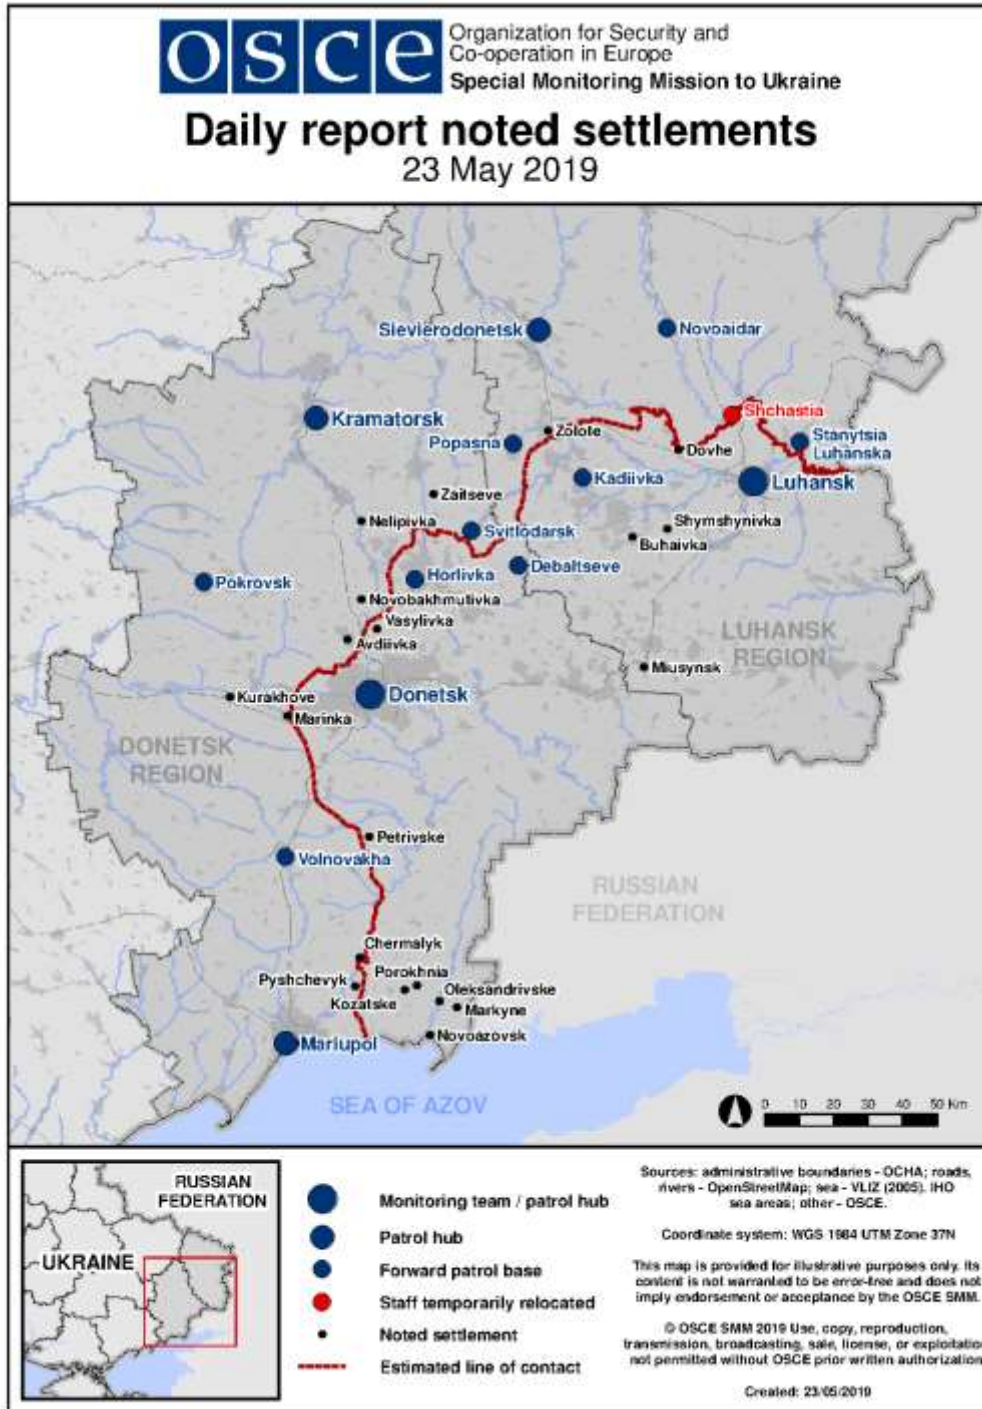

Map of Donetsk and Luhansk regions²

² The SMM is deployed to ten locations throughout Ukraine – Kherson, Odessa, Lviv, Ivano-Frankivsk, Kharkiv, Donetsk, Dnipro, Chernivtsi, Luhansk and Kyiv – as per Permanent Council Decision 1117 of 21 March 2014. This map of eastern Ukraine is meant for illustrative purposes and indicates locations mentioned in the report, as well as those where the SMM has offices (monitoring teams, patrol hubs, and forward patrol bases) in Donetsk and Luhansk regions. (In red: forward patrol bases from which SMM staff has temporarily relocated based on recommendations of security experts from participating States as well as SMM security considerations).