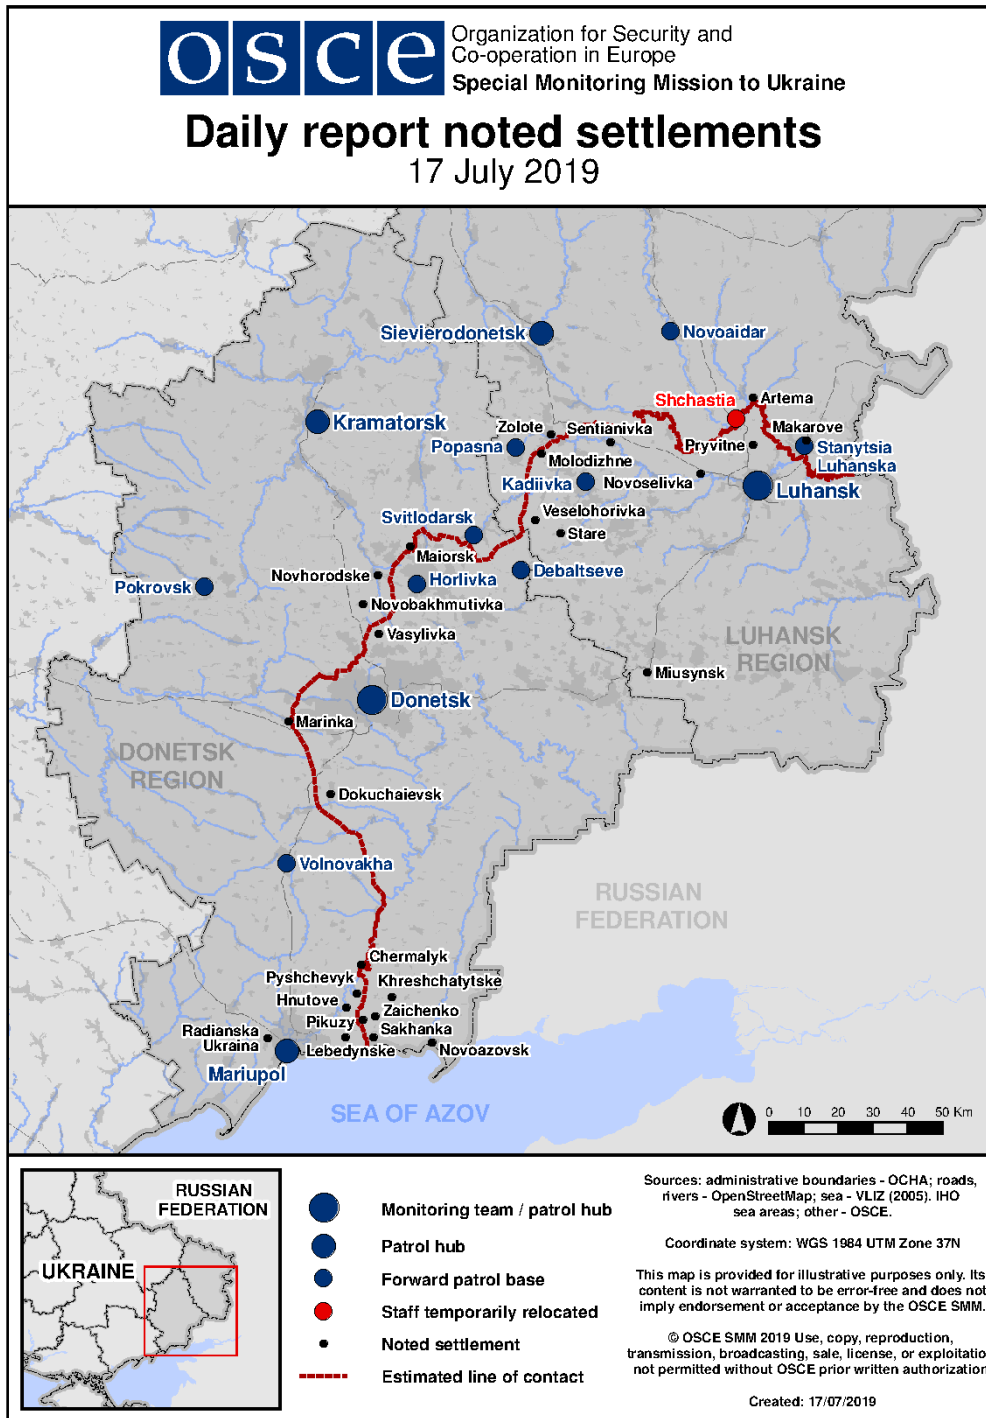

Map of Donetsk and Luhansk regions²

² The SMM is deployed to ten locations throughout Ukraine – Kherson, Odessa, Lviv, Ivano-Frankivsk, Kharkiv, Donetsk, Dnipro, Chernivtsi, Luhansk and Kyiv – as per Permanent Council Decision 1117 of 21 March 2014. This map of eastern Ukraine is meant for illustrative purposes and indicates locations mentioned in the report, as well as those where the SMM has offices (monitoring teams, patrol hubs, and forward patrol bases) in Donetsk and Luhansk regions. (In red: forward patrol bases from which SMM staff has temporarily relocated based on recommendations of security experts from participating States as well as SMM security considerations).