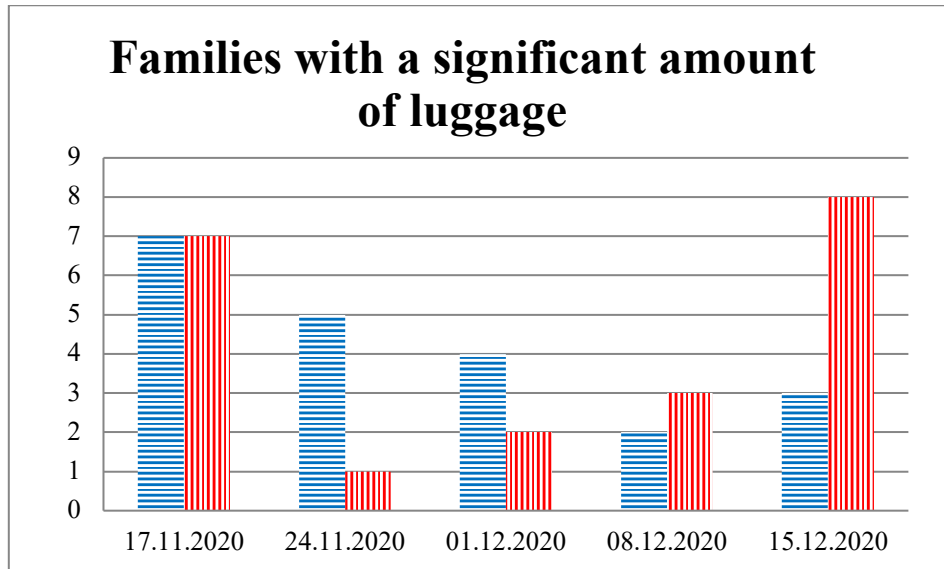

TRENDS AND FIGURES AT A GLANCE

(For the period from 09:00 on 10 November 2020 to 09:00 on 15 December 2020)¹

■ To the Russian Federation ■ to Ukraine

¹ The dates at the bottom of each graph refer to the day when the Weekly Reports were issued and include the observations made during the previous seven days.

Timetable of the trains heard at the Gukovo BCP

Date	To RF	To UA
08.12.2020	-	11:53 19:03
09.12.2020	00:42 12:05	05:28 18:50
10.12.2020	14:29 18:04	07:08 12:37 16:25
11.12.2020	-	-
12.12.2020	05:43 14:27	15:48
13.12.2020	15:48	03:04 13:31 19:07
14.12.2020	01:53 14:17	22:13