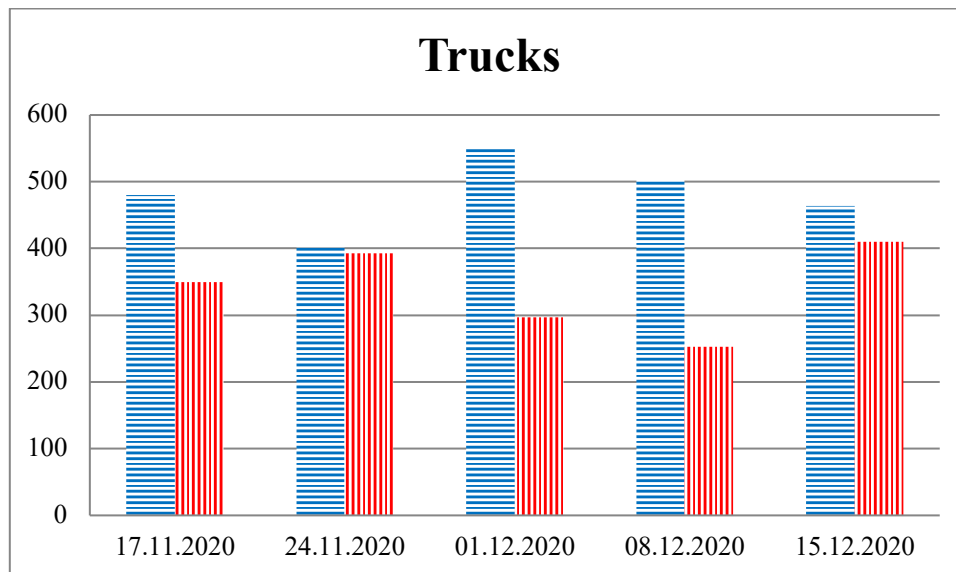

TRENDS AND FIGURES AT A GLANCE

(For the period from 09:00 on 10 November 2020 to 09:00 on 15 December 2020)¹

■ To the Russian Federation ■ to Ukraine

¹ The dates at the bottom of each graph refer to the day when the Weekly Reports were issued and include the observations made during the previous seven days.

Timetable of the trains heard at the Gukovo BCP

Date	To RF	To UA
08.12.2020	-	11:53 19:03
09.12.2020	00:42 12:05	05:28 18:50
10.12.2020	14:29 18:04	07:08 12:37 16:25
11.12.2020	-	-
12.12.2020	05:43 14:27	15:48
13.12.2020	15:48	03:04 13:31 19:07
14.12.2020	01:53 14:17	22:13