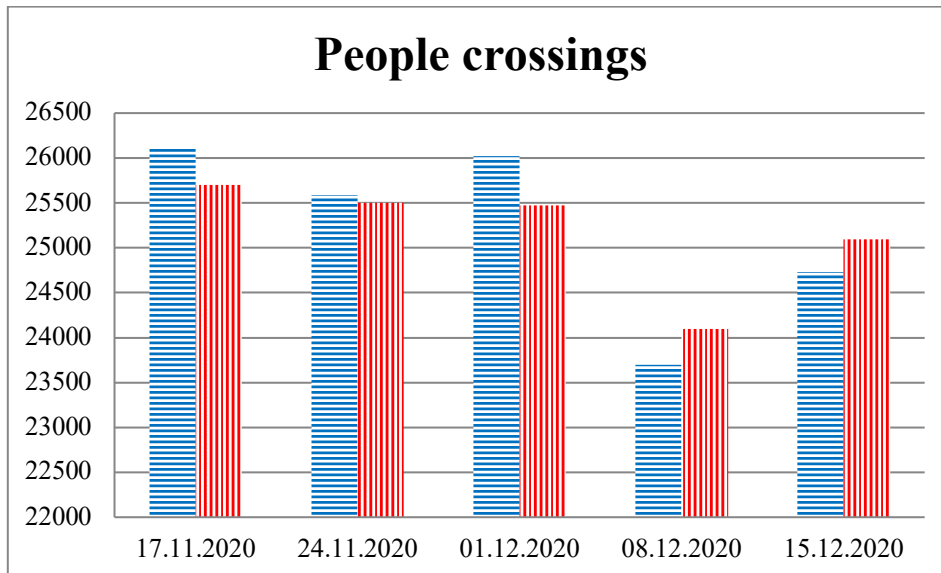

TRENDS AND FIGURES AT A GLANCE

(For the period from 09:00 on 10 November 2020 to 09:00 on 15 December 2020)¹

■ To the Russian Federation ■ to Ukraine

¹ The dates at the bottom of each graph refer to the day when the Weekly Reports were issued and include the observations made during the previous seven days.

Timetable of the trains heard at the Gukovo BCP

Date	To RF	To UA
08.12.2020	-	11:53 19:03
09.12.2020	00:42 12:05	05:28 18:50
10.12.2020	14:29 18:04	07:08 12:37 16:25
11.12.2020	-	-
12.12.2020	05:43 14:27	15:48
13.12.2020	15:48	03:04 13:31 19:07
14.12.2020	01:53 14:17	22:13