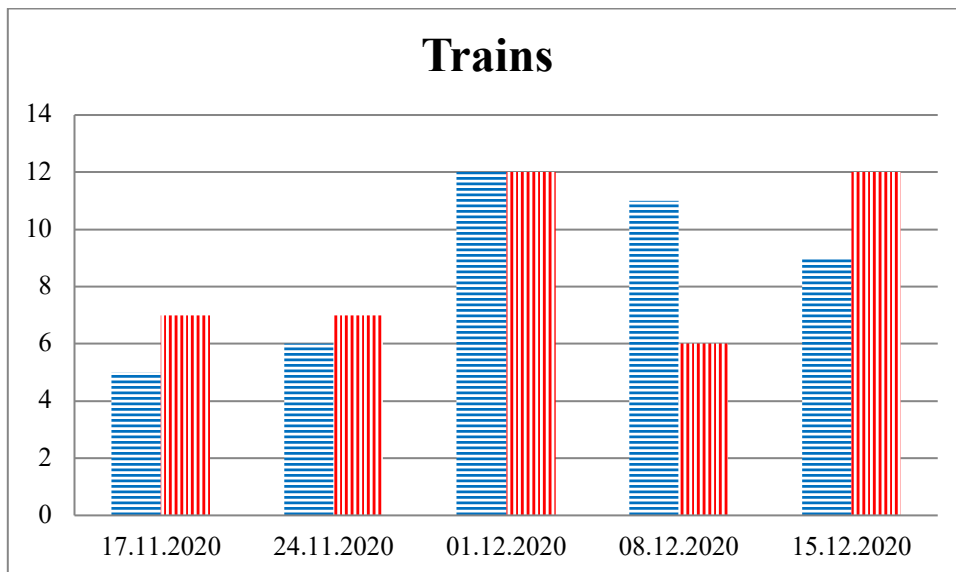

TRENDS AND FIGURES AT A GLANCE

(For the period from 09:00 on 10 November 2020 to 09:00 on 15 December 2020)¹

■ To the Russian Federation ■ to Ukraine

¹ The dates at the bottom of each graph refer to the day when the Weekly Reports were issued and include the observations made during the previous seven days.

Timetable of the trains heard at the Gukovo BCP

Date	To RF	To UA
08.12.2020	-	11:53 19:03
09.12.2020	00:42 12:05	05:28 18:50
10.12.2020	14:29 18:04	07:08 12:37 16:25
11.12.2020	-	-
12.12.2020	05:43 14:27	15:48
13.12.2020	15:48	03:04 13:31 19:07
14.12.2020	01:53 14:17	22:13