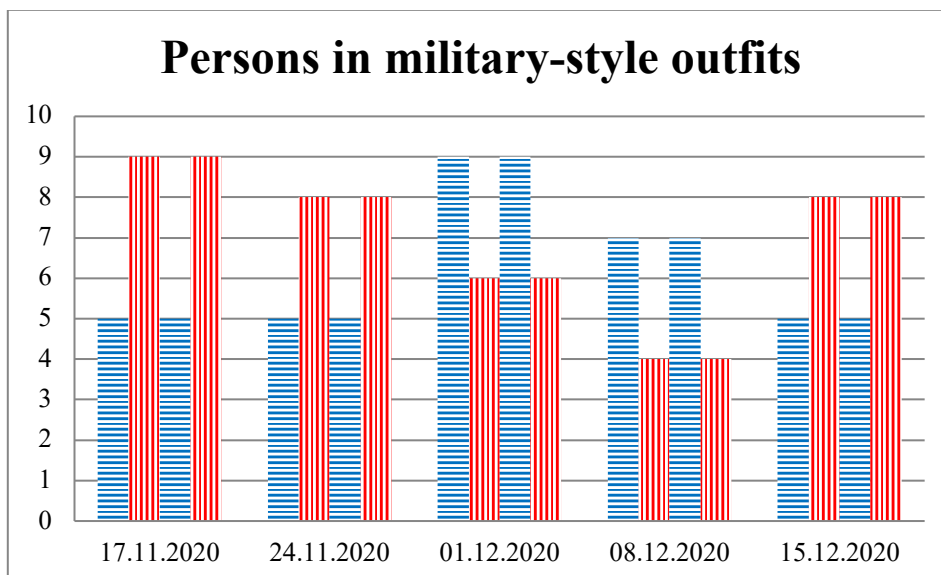

TRENDS AND FIGURES AT A GLANCE

(For the period from 09:00 on 10 November 2020 to 09:00 on 15 December 2020)¹

■ To the Russian Federation ■ to Ukraine

¹ The dates at the bottom of each graph refer to the day when the Weekly Reports were issued and include the observations made during the previous seven days.

Timetable of the trains heard at the Gukovo BCP

Date	To RF	To UA
08.12.2020	-	11:53 19:03
09.12.2020	00:42 12:05	05:28 18:50
10.12.2020	14:29 18:04	07:08 12:37 16:25
11.12.2020	-	-
12.12.2020	05:43 14:27	15:48
13.12.2020	15:48	03:04 13:31 19:07
14.12.2020	01:53 14:17	22:13