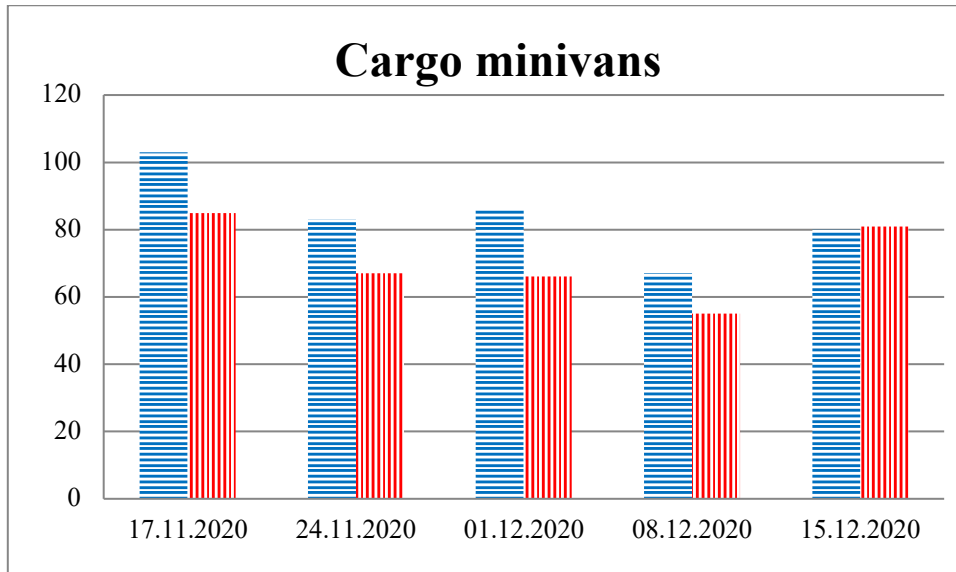

TRENDS AND FIGURES AT A GLANCE

(For the period from 09:00 on 10 November 2020 to 09:00 on 15 December 2020)¹

■ To the Russian Federation ■ to Ukraine

¹ The dates at the bottom of each graph refer to the day when the Weekly Reports were issued and include the observations made during the previous seven days.

Timetable of the trains heard at the Gukovo BCP

Date	To RF	To UA
08.12.2020	-	11:53 19:03
09.12.2020	00:42 12:05	05:28 18:50
10.12.2020	14:29 18:04	07:08 12:37 16:25
11.12.2020	-	-
12.12.2020	05:43 14:27	15:48
13.12.2020	15:48	03:04 13:31 19:07
14.12.2020	01:53 14:17	22:13