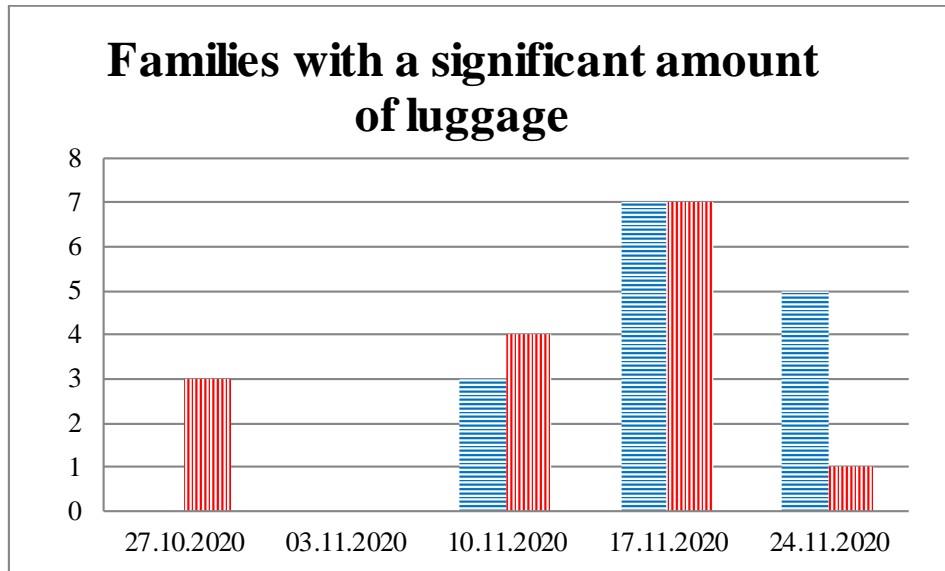

TRENDS AND FIGURES AT A GLANCE

(For the period from 09:00 on 20 October 2020 to 09:00 on 24 November 2020)¹

■ To the Russian Federation ■ to Ukraine

¹ The dates at the bottom of each graph refer to the day when the Weekly Reports were issued and include the observations made during the previous seven days.

Timetable of the trains heard at the Gukovo BCP

Date	To RF	To UA
17.11.2020	-	-
18.11.2020	03:55	12:35 23:53
19.11.2020	12:32	-
20.11.2020	14:22	05:04
21.11.2020	02:07	00:16 18:57
22.11.2020	-	05:18 13:44
23.11.2020	01:05 16:32	-