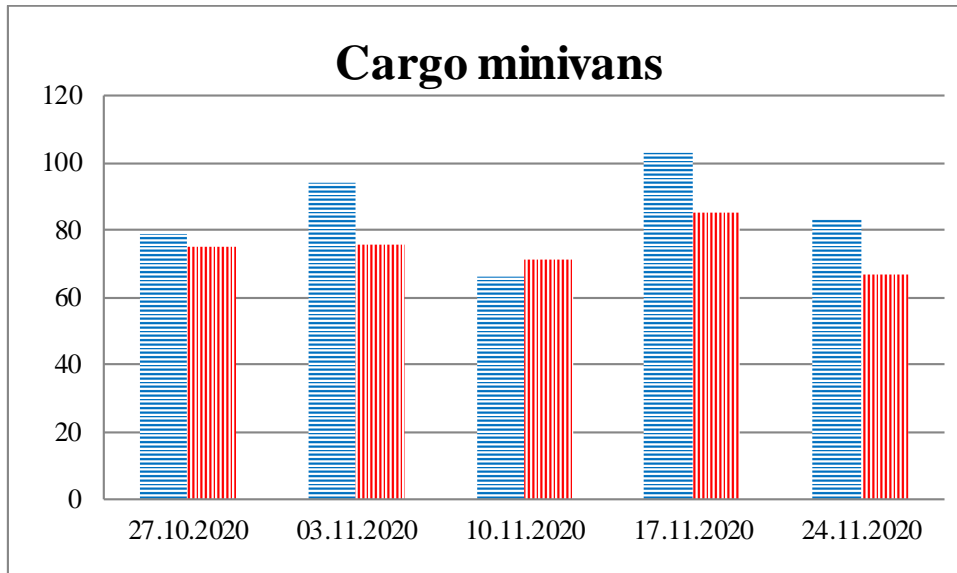

TRENDS AND FIGURES AT A GLANCE

(For the period from 09:00 on 20 October 2020 to 09:00 on 24 November 2020)¹

■ To the Russian Federation ■ to Ukraine

¹ The dates at the bottom of each graph refer to the day when the Weekly Reports were issued and include the observations made during the previous seven days.

Timetable of the trains heard at the Gukovo BCP

Date	To RF	To UA
17.11.2020	-	-
18.11.2020	03:55	12:35 23:53
19.11.2020	12:32	-
20.11.2020	14:22	05:04
21.11.2020	02:07	00:16 18:57
22.11.2020	-	05:18 13:44
23.11.2020	01:05 16:32	-