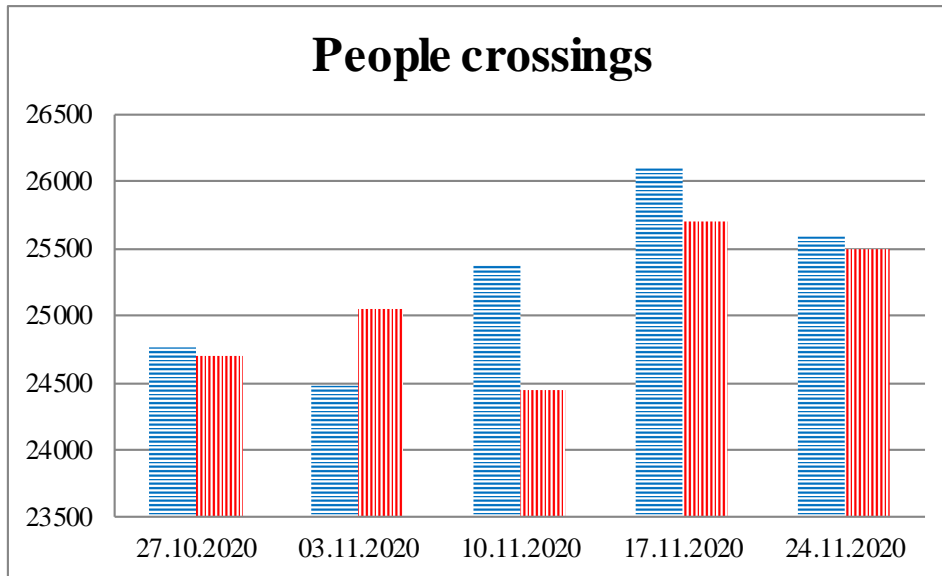

TRENDS AND FIGURES AT A GLANCE

(For the period from 09:00 on 20 October 2020 to 09:00 on 24 November 2020)¹

■ To the Russian Federation ■ to Ukraine

¹ The dates at the bottom of each graph refer to the day when the Weekly Reports were issued and include the observations made during the previous seven days.

Timetable of the trains heard at the Gukovo BCP

Date	To RF	To UA
17.11.2020	-	-
18.11.2020	03:55	12:35 23:53
19.11.2020	12:32	-
20.11.2020	14:22	05:04
21.11.2020	02:07	00:16 18:57
22.11.2020	-	05:18 13:44
23.11.2020	01:05 16:32	-