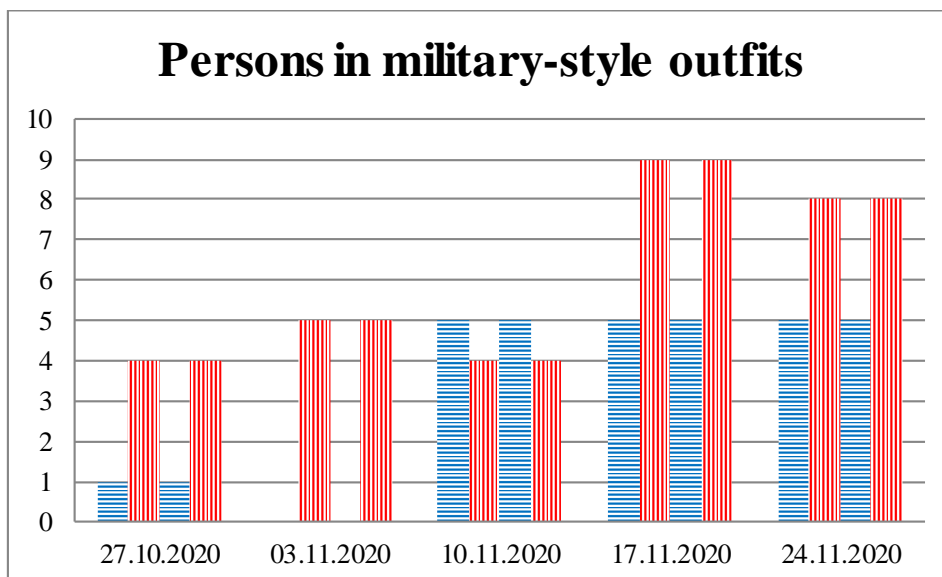

TRENDS AND FIGURES AT A GLANCE

(For the period from 09:00 on 20 October 2020 to 09:00 on 24 November 2020)¹

■ To the Russian Federation ■ to Ukraine

¹ The dates at the bottom of each graph refer to the day when the Weekly Reports were issued and include the observations made during the previous seven days.