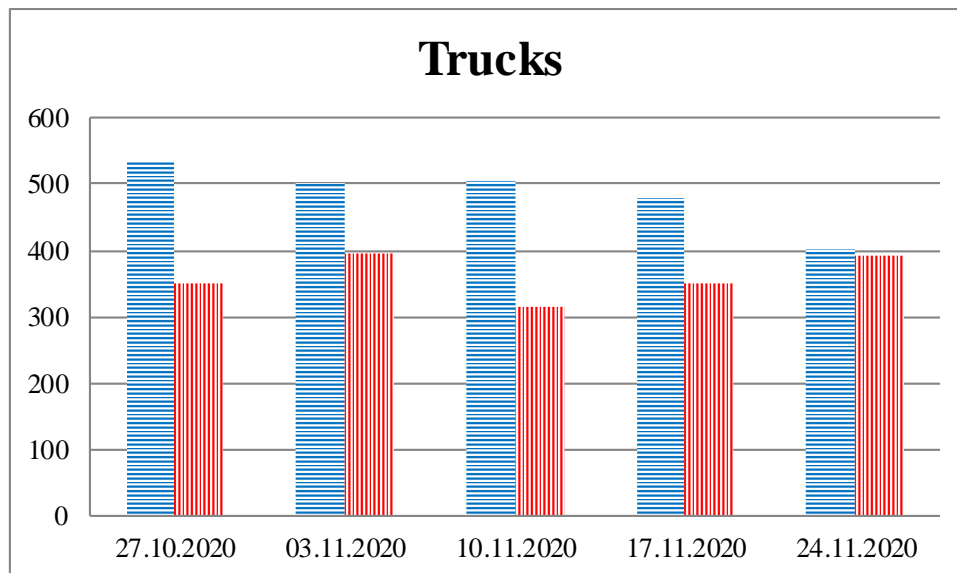

TRENDS AND FIGURES AT A GLANCE

(For the period from 09:00 on 20 October 2020 to 09:00 on 24 November 2020)¹

■ To the Russian Federation ■ to Ukraine

¹ The dates at the bottom of each graph refer to the day when the Weekly Reports were issued and include the observations made during the previous seven days.

Timetable of the trains heard at the Gukovo BCP

Date	To RF	To UA
17.11.2020	-	-
18.11.2020	03:55	12:35 23:53
19.11.2020	12:32	-
20.11.2020	14:22	05:04
21.11.2020	02:07	00:16 18:57
22.11.2020	-	05:18 13:44
23.11.2020	01:05 16:32	-