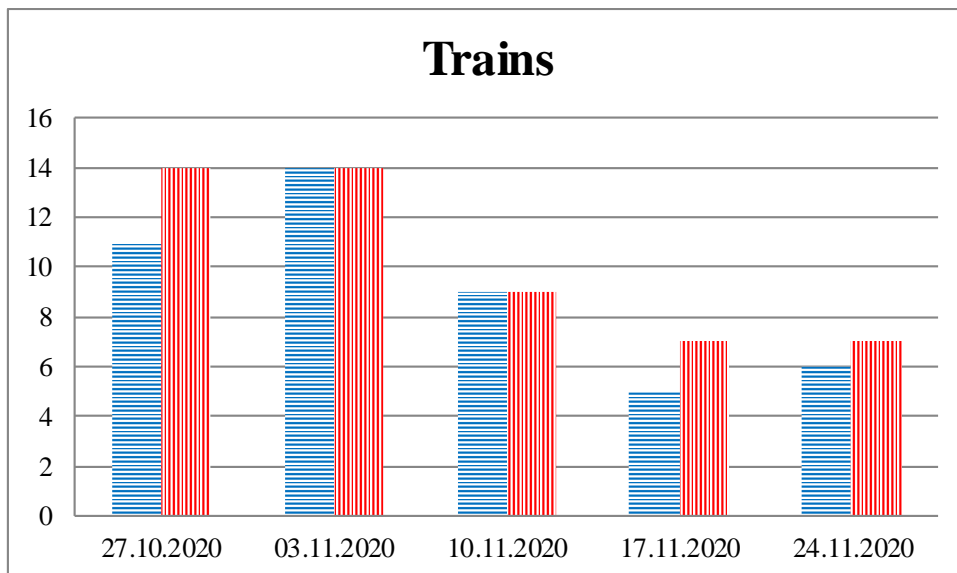

TRENDS AND FIGURES AT A GLANCE

(For the period from 09:00 on 20 October 2020 to 09:00 on 24 November 2020)¹

■ To the Russian Federation ■ to Ukraine

¹ The dates at the bottom of each graph refer to the day when the Weekly Reports were issued and include the observations made during the previous seven days.

Timetable of the trains heard at the Gukovo BCP

Date	To RF	To UA
17.11.2020	-	-
18.11.2020	03:55	12:35 23:53
19.11.2020	12:32	-
20.11.2020	14:22	05:04
21.11.2020	02:07	00:16 18:57
22.11.2020	-	05:18 13:44
23.11.2020	01:05 16:32	-