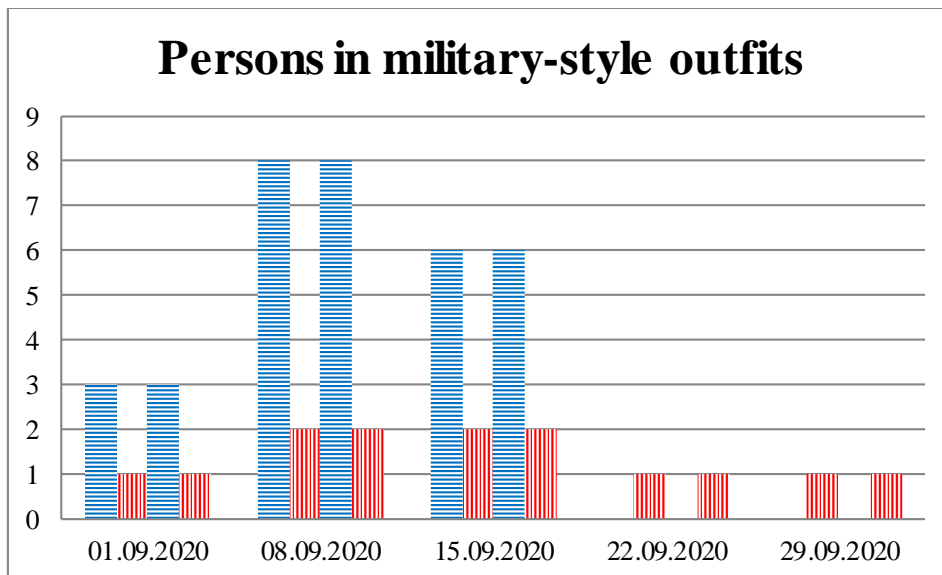

TRENDS AND FIGURES AT A GLANCE

(For the period from 09:00 on 25 August 2020 to 09:00 on 29 September 2020)¹

■ To the Russian Federation ■ to Ukraine

¹The dates at the bottom of each graph refer to the day when the Weekly Reports were issued and include the observations made during the previous seven days.

Timetable of the trains heard at the Gukovo BCP

Date	To RF	To UA
22.09.2020	-	18:05
23.09.2020	02:37 05:00 15:03 17:48	00:52 03:12 09:50 22:57
24.09.2020	01:56 09:01 10:35 22:17	15:35 19:56
25.09.2020	05:06 09:44	03:16 07:44 12:17 14:55 17:00 22:54
26.09.2020	00:08 11:18 13:12 17:44	03:45 19:25
27.09.2020	09:08 16:56 20:47	04:11 05:38
28.09.2020	05:25 17:10	02:12 15:02 20:22
29.09.2020	-	06:58