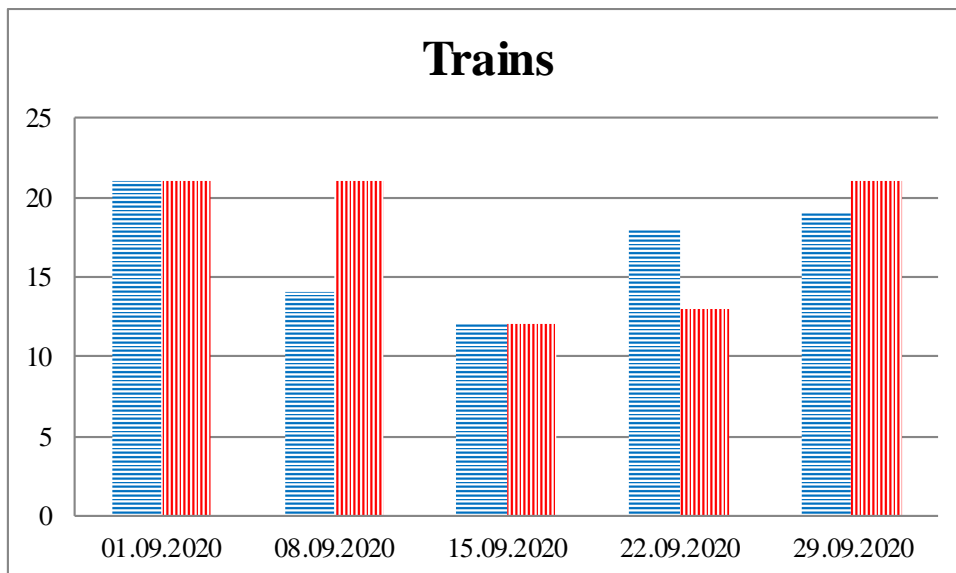

TRENDS AND FIGURES AT A GLANCE

(For the period from 09:00 on 25 August 2020 to 09:00 on 29 September 2020)¹

■ To the Russian Federation ■ to Ukraine

¹The dates at the bottom of each graph refer to the day when the Weekly Reports were issued and include the observations made during the previous seven days.

Timetable of the trains heard at the Gukovo BCP

Date	To RF	To UA
22.09.2020	-	18:05
23.09.2020	02:37 05:00 15:03 17:48	00:52 03:12 09:50 22:57
24.09.2020	01:56 09:01 10:35 22:17	15:35 19:56
25.09.2020	05:06 09:44	03:16 07:44 12:17 14:55 17:00 22:54
26.09.2020	00:08 11:18 13:12 17:44	03:45 19:25
27.09.2020	09:08 16:56 20:47	04:11 05:38
28.09.2020	05:25 17:10	02:12 15:02 20:22
29.09.2020	-	06:58