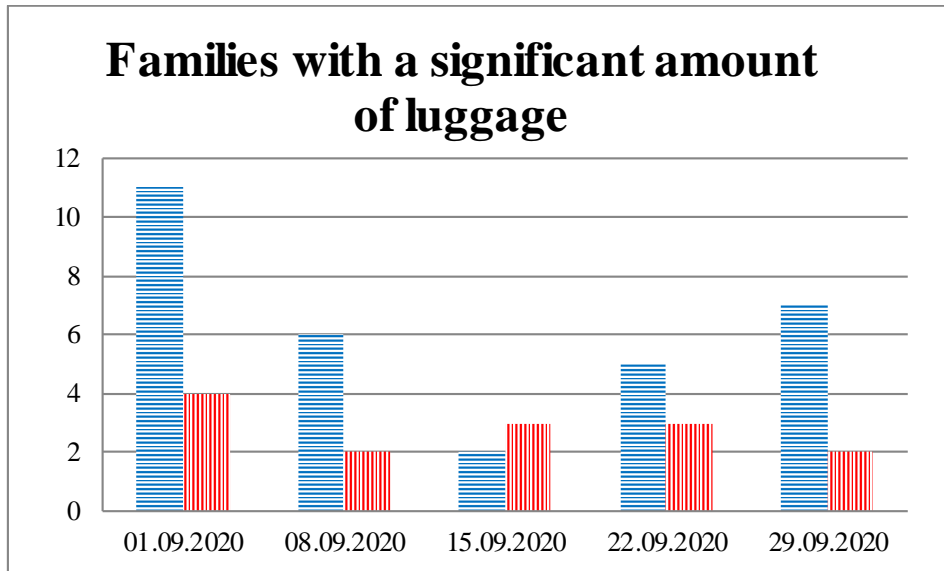

TRENDS AND FIGURES AT A GLANCE

(For the period from 09:00 on 25 August 2020 to 09:00 on 29 September 2020)¹

■ To the Russian Federation ■ to Ukraine

¹The dates at the bottom of each graph refer to the day when the Weekly Reports were issued and include the observations made during the previous seven days.

Timetable of the trains heard at the Gukovo BCP

Date	To RF	To UA
22.09.2020	-	18:05
23.09.2020	02:37 05:00 15:03 17:48	00:52 03:12 09:50 22:57
24.09.2020	01:56 09:01 10:35 22:17	15:35 19:56
25.09.2020	05:06 09:44	03:16 07:44 12:17 14:55 17:00 22:54
26.09.2020	00:08 11:18 13:12 17:44	03:45 19:25
27.09.2020	09:08 16:56 20:47	04:11 05:38
28.09.2020	05:25 17:10	02:12 15:02 20:22
29.09.2020	-	06:58