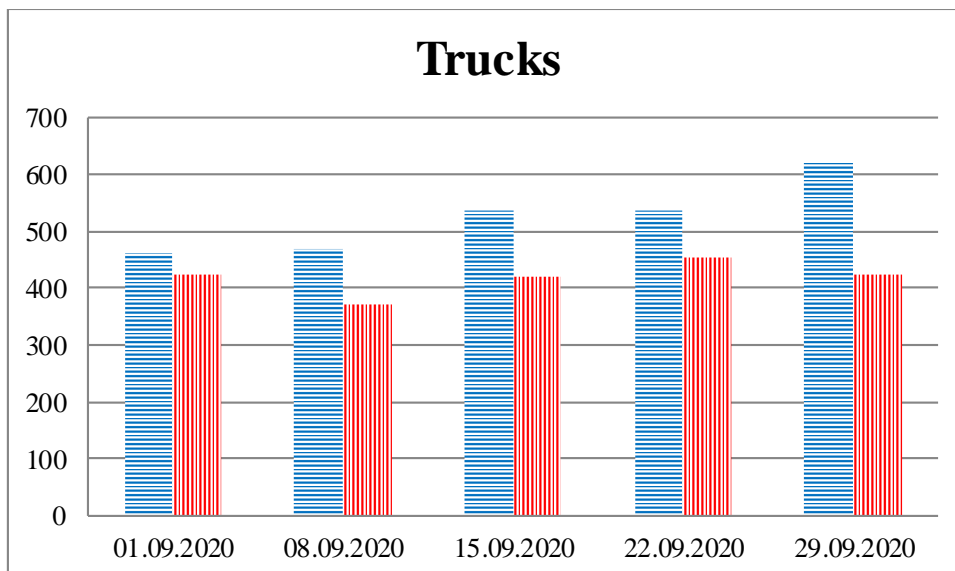

TRENDS AND FIGURES AT A GLANCE

(For the period from 09:00 on 25 August 2020 to 09:00 on 29 September 2020)¹

■ To the Russian Federation ■ to Ukraine

¹The dates at the bottom of each graph refer to the day when the Weekly Reports were issued and include the observations made during the previous seven days.

Timetable of the trains heard at the Gukovo BCP

Date	To RF	To UA
22.09.2020	-	18:05
23.09.2020	02:37 05:00 15:03 17:48	00:52 03:12 09:50 22:57
24.09.2020	01:56 09:01 10:35 22:17	15:35 19:56
25.09.2020	05:06 09:44	03:16 07:44 12:17 14:55 17:00 22:54
26.09.2020	00:08 11:18 13:12 17:44	03:45 19:25
27.09.2020	09:08 16:56 20:47	04:11 05:38
28.09.2020	05:25 17:10	02:12 15:02 20:22
29.09.2020	-	06:58