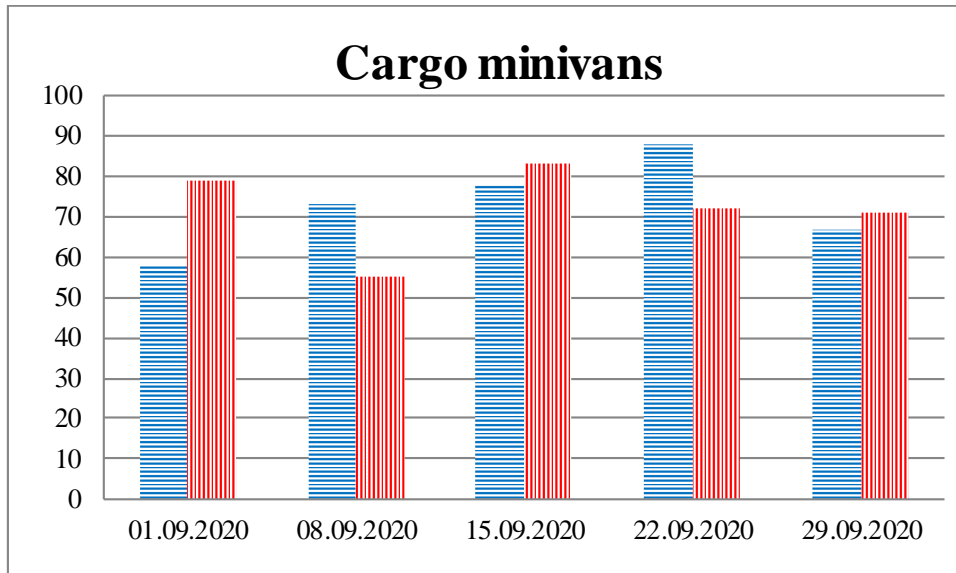

TRENDS AND FIGURES AT A GLANCE

(For the period from 09:00 on 25 August 2020 to 09:00 on 29 September 2020)¹

■ To the Russian Federation ■ to Ukraine

¹The dates at the bottom of each graph refer to the day when the Weekly Reports were issued and include the observations made during the previous seven days.

Timetable of the trains heard at the Gukovo BCP

Date	To RF	To UA
22.09.2020	-	18:05
23.09.2020	02:37 05:00 15:03 17:48	00:52 03:12 09:50 22:57
24.09.2020	01:56 09:01 10:35 22:17	15:35 19:56
25.09.2020	05:06 09:44	03:16 07:44 12:17 14:55 17:00 22:54
26.09.2020	00:08 11:18 13:12 17:44	03:45 19:25
27.09.2020	09:08 16:56 20:47	04:11 05:38
28.09.2020	05:25 17:10	02:12 15:02 20:22
29.09.2020	-	06:58