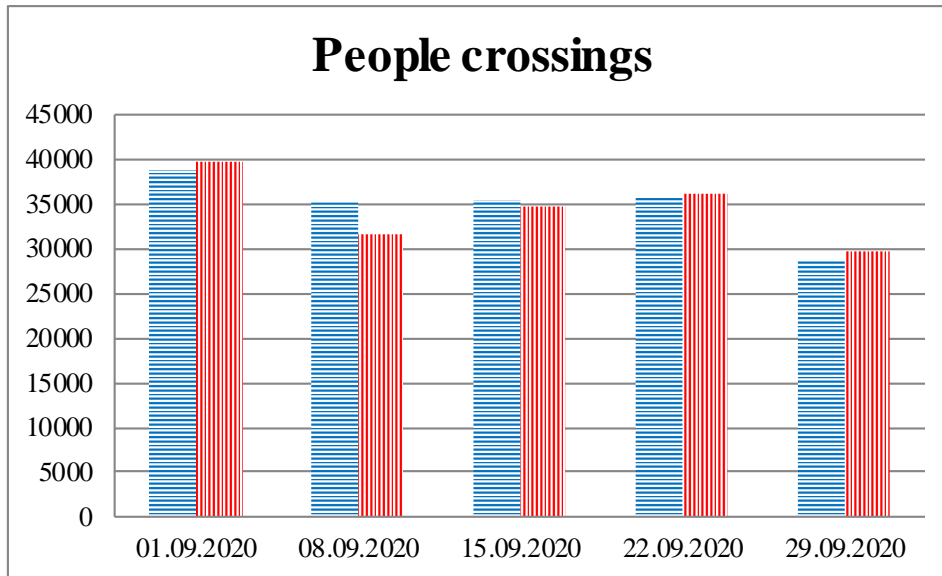

TRENDS AND FIGURES AT A GLANCE

(For the period from 09:00 on 25 August 2020 to 09:00 on 29 September 2020)¹

■ To the Russian Federation ■ to Ukraine

¹The dates at the bottom of each graph refer to the day when the Weekly Reports were issued and include the observations made during the previous seven days.

Timetable of the trains heard at the Gukovo BCP

Date	To RF	To UA
22.09.2020	-	18:05
23.09.2020	02:37 05:00 15:03 17:48	00:52 03:12 09:50 22:57
24.09.2020	01:56 09:01 10:35 22:17	15:35 19:56
25.09.2020	05:06 09:44	03:16 07:44 12:17 14:55 17:00 22:54
26.09.2020	00:08 11:18 13:12 17:44	03:45 19:25
27.09.2020	09:08 16:56 20:47	04:11 05:38
28.09.2020	05:25 17:10	02:12 15:02 20:22
29.09.2020	-	06:58