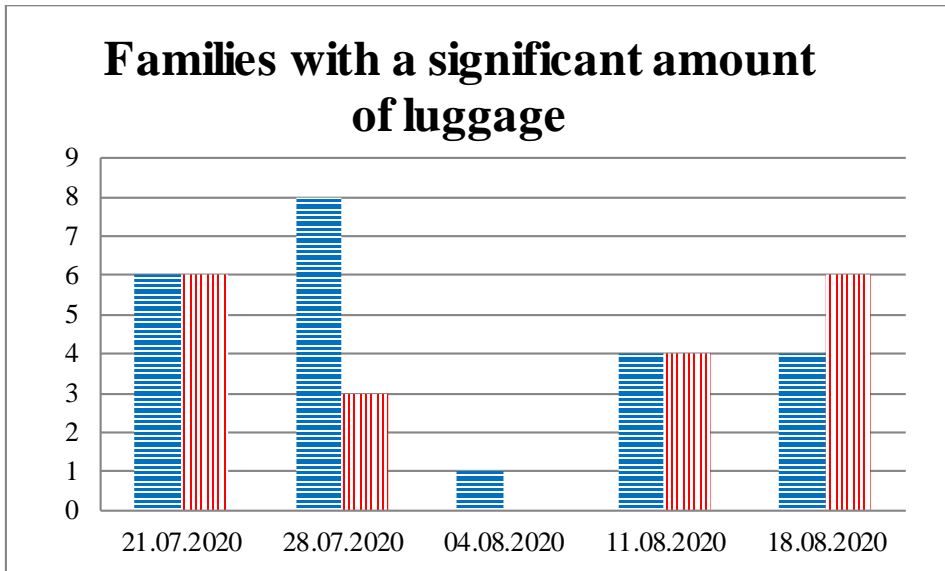

## TRENDS AND FIGURES AT A GLANCE

(For the period from 09:00 on 14 July 2020 to 09:00 on 18 August 2020)<sup>1</sup>

■ to the Russian Federation      ■ to Ukraine

<sup>1</sup>The dates at the bottom of each graph refer to the day when the Weekly Reports were issued and include the observations made during the previous seven days.

**Timetable of the trains heard at the Gukovo BCP**

<b>Date</b>	<b>To RF</b>	<b>To UA</b>
11.08.2020	15:18	12:17
12.08.2020	15:10	03:33 13:24
13.08.2020	11:44 19:51 22:47	13:25 17:57
14.08.2020	08:22 14:55	06:35 13:08 17:10
15.08.2020	15:46	01:16
16.08.2020	04:24 21:52	18:46
17.08.2020	03:22	01:31 09:05 16:20
18.08.2020	04:00	-