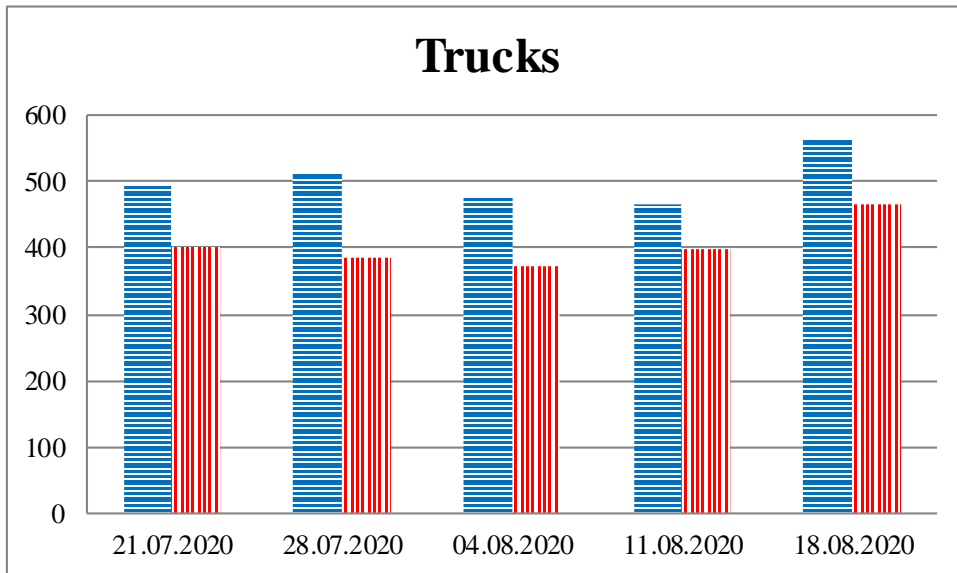

## TRENDS AND FIGURES AT A GLANCE

(For the period from 09:00 on 14 July 2020 to 09:00 on 18 August 2020)<sup>1</sup>

■ to the Russian Federation      ■ to Ukraine

<sup>1</sup>The dates at the bottom of each graph refer to the day when the Weekly Reports were issued and include the observations made during the previous seven days.

**Timetable of the trains heard at the Gukovo BCP**

<b>Date</b>	<b>To RF</b>	<b>To UA</b>
11.08.2020	15:18	12:17
12.08.2020	15:10	03:33 13:24
13.08.2020	11:44 19:51 22:47	13:25 17:57
14.08.2020	08:22 14:55	06:35 13:08 17:10
15.08.2020	15:46	01:16
16.08.2020	04:24 21:52	18:46
17.08.2020	03:22	01:31 09:05 16:20
18.08.2020	04:00	-