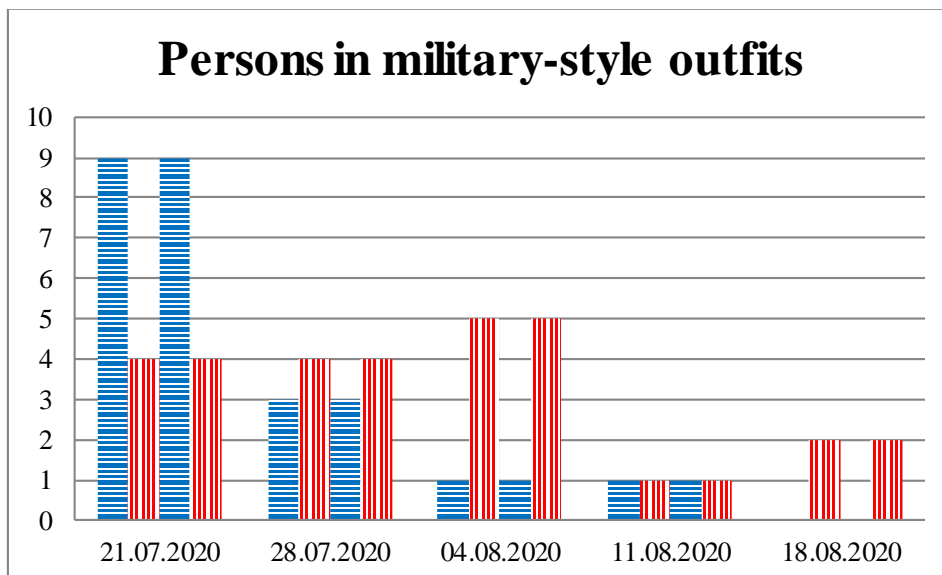

## TRENDS AND FIGURES AT A GLANCE

(For the period from 09:00 on 14 July 2020 to 09:00 on 18 August 2020)<sup>1</sup>

■ to the Russian Federation      ■ to Ukraine

<sup>1</sup>The dates at the bottom of each graph refer to the day when the Weekly Reports were issued and include the observations made during the previous seven days.

**Timetable of the trains heard at the Gukovo BCP**

<b>Date</b>	<b>To RF</b>	<b>To UA</b>
11.08.2020	15:18	12:17
12.08.2020	15:10	03:33 13:24
13.08.2020	11:44 19:51 22:47	13:25 17:57
14.08.2020	08:22 14:55	06:35 13:08 17:10
15.08.2020	15:46	01:16
16.08.2020	04:24 21:52	18:46
17.08.2020	03:22	01:31 09:05 16:20
18.08.2020	04:00	-