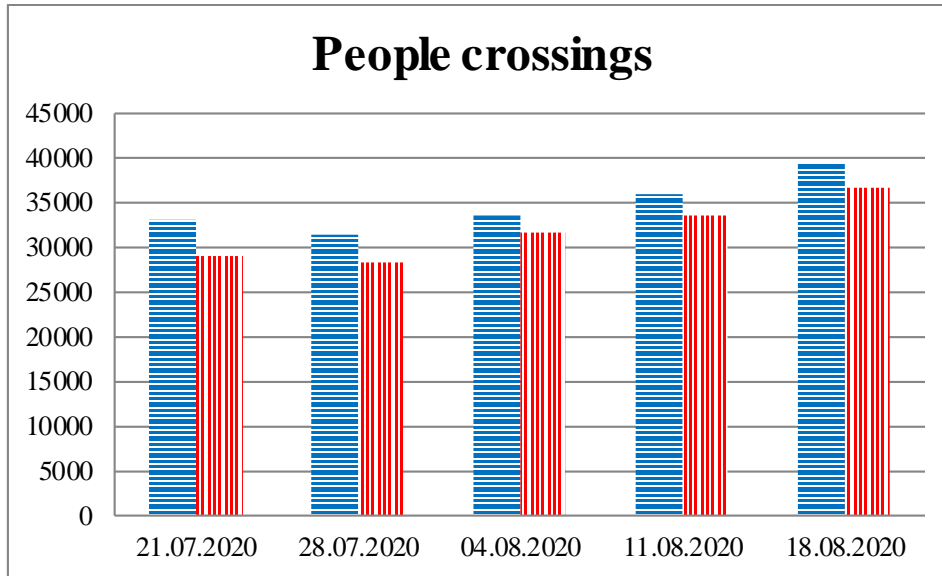

## TRENDS AND FIGURES AT A GLANCE

(For the period from 09:00 on 14 July 2020 to 09:00 on 18 August 2020)<sup>1</sup>

■ to the Russian Federation      ■ to Ukraine

<sup>1</sup>The dates at the bottom of each graph refer to the day when the Weekly Reports were issued and include the observations made during the previous seven days.

**Timetable of the trains heard at the Gukovo BCP**

<b>Date</b>	<b>To RF</b>	<b>To UA</b>
11.08.2020	15:18	12:17
12.08.2020	15:10	03:33 13:24
13.08.2020	11:44 19:51 22:47	13:25 17:57
14.08.2020	08:22 14:55	06:35 13:08 17:10
15.08.2020	15:46	01:16
16.08.2020	04:24 21:52	18:46
17.08.2020	03:22	01:31 09:05 16:20
18.08.2020	04:00	-