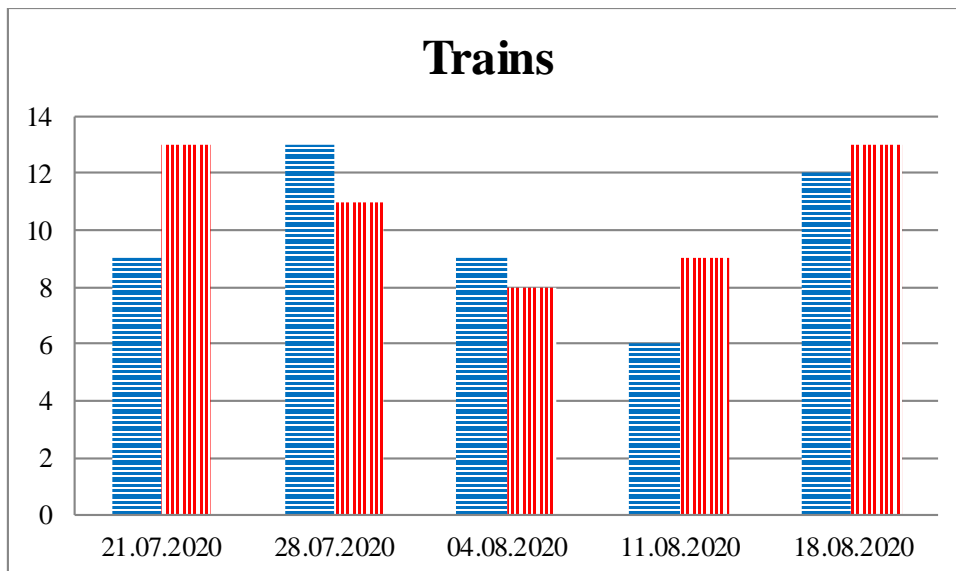

## TRENDS AND FIGURES AT A GLANCE

(For the period from 09:00 on 14 July 2020 to 09:00 on 18 August 2020)<sup>1</sup>

■ to the Russian Federation      ■ to Ukraine

<sup>1</sup>The dates at the bottom of each graph refer to the day when the Weekly Reports were issued and include the observations made during the previous seven days.

**Timetable of the trains heard at the Gukovo BCP**

<b>Date</b>	<b>To RF</b>	<b>To UA</b>
11.08.2020	15:18	12:17
12.08.2020	15:10	03:33 13:24
13.08.2020	11:44 19:51 22:47	13:25 17:57
14.08.2020	08:22 14:55	06:35 13:08 17:10
15.08.2020	15:46	01:16
16.08.2020	04:24 21:52	18:46
17.08.2020	03:22	01:31 09:05 16:20
18.08.2020	04:00	-