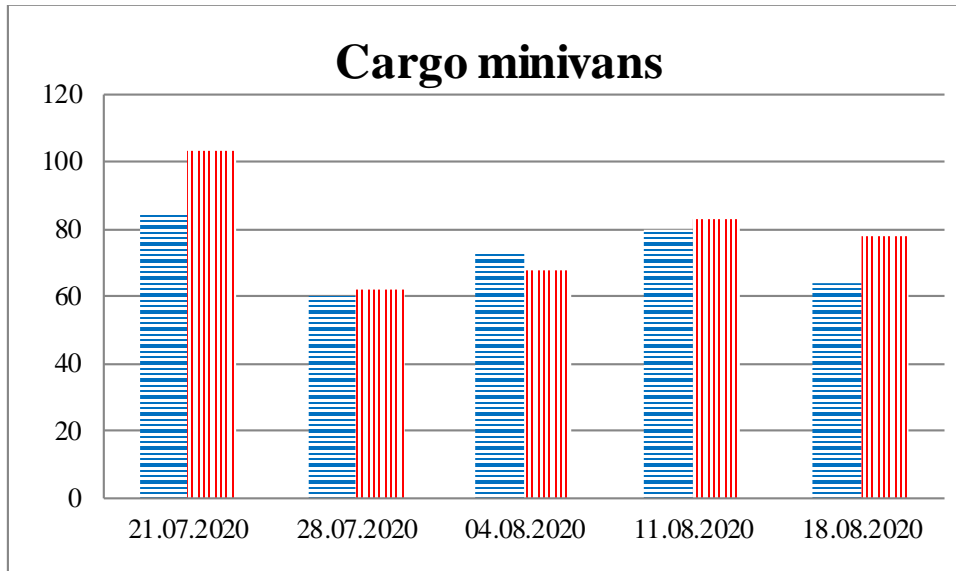

## TRENDS AND FIGURES AT A GLANCE

(For the period from 09:00 on 14 July 2020 to 09:00 on 18 August 2020)<sup>1</sup>

■ to the Russian Federation      ■ to Ukraine

<sup>1</sup>The dates at the bottom of each graph refer to the day when the Weekly Reports were issued and include the observations made during the previous seven days.

**Timetable of the trains heard at the Gukovo BCP**

<b>Date</b>	<b>To RF</b>	<b>To UA</b>
11.08.2020	15:18	12:17
12.08.2020	15:10	03:33 13:24
13.08.2020	11:44 19:51 22:47	13:25 17:57
14.08.2020	08:22 14:55	06:35 13:08 17:10
15.08.2020	15:46	01:16
16.08.2020	04:24 21:52	18:46
17.08.2020	03:22	01:31 09:05 16:20
18.08.2020	04:00	-