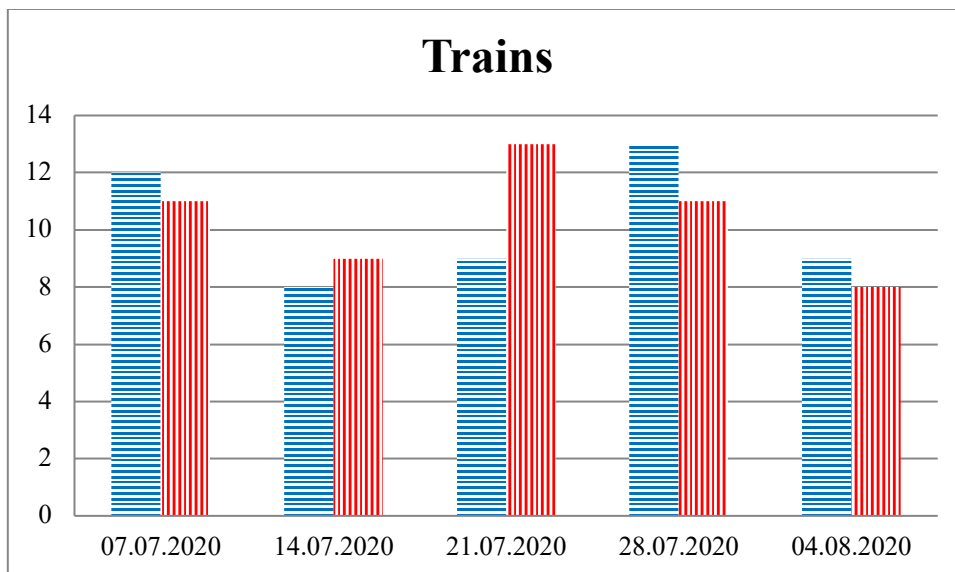

TRENDS AND FIGURES AT A GLANCE

(For the period from 09:00 on 30 June 2020 to 09:00 on 04 August 2020)¹

■ to the Russian Federation ■ to Ukraine

¹The dates at the bottom of each graph refer to the day when the Weekly Reports were issued and include the observations made during the previous seven days.

Timetable of the trains heard at the Gukovo BCP

Date	To RF	To UA
28.07.2020	16:36	15:04
29.07.2020	-	-
30.07.2020	-	-
31.07.2020	12:15 12:50	16:10 21:10
01.08.2020	15:15 21:27	13:35
02.08.2020	02:01 13:55	00:14 12:01
03.08.2020	09:40 20:58	15:35
04.08.2020	-	08:06