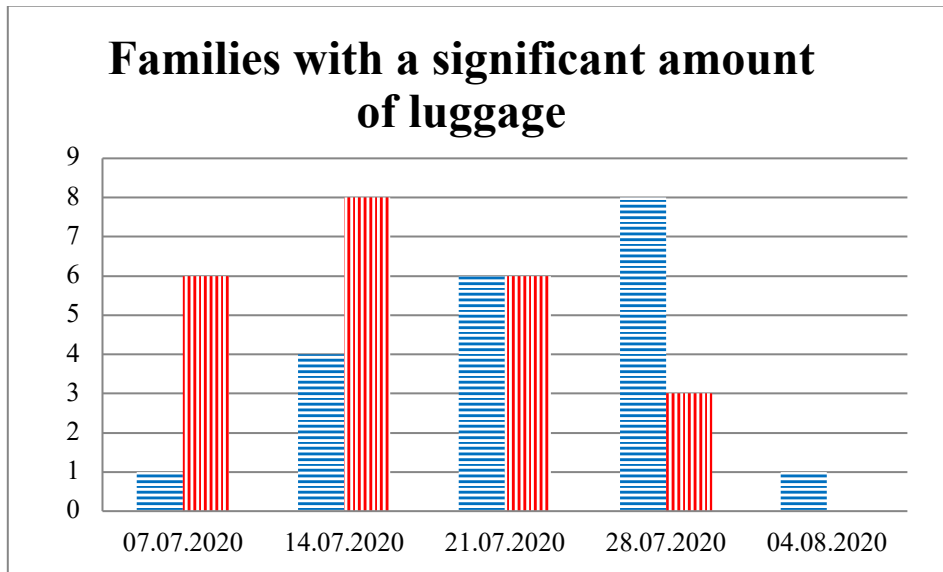

TRENDS AND FIGURES AT A GLANCE

(For the period from 09:00 on 30 June 2020 to 09:00 on 04 August 2020)¹

■ to the Russian Federation ■ to Ukraine

¹The dates at the bottom of each graph refer to the day when the Weekly Reports were issued and include the observations made during the previous seven days.

Timetable of the trains heard at the Gukovo BCP

Date	To RF	To UA
28.07.2020	16:36	15:04
29.07.2020	-	-
30.07.2020	-	-
31.07.2020	12:15 12:50	16:10 21:10
01.08.2020	15:15 21:27	13:35
02.08.2020	02:01 13:55	00:14 12:01
03.08.2020	09:40 20:58	15:35
04.08.2020	-	08:06