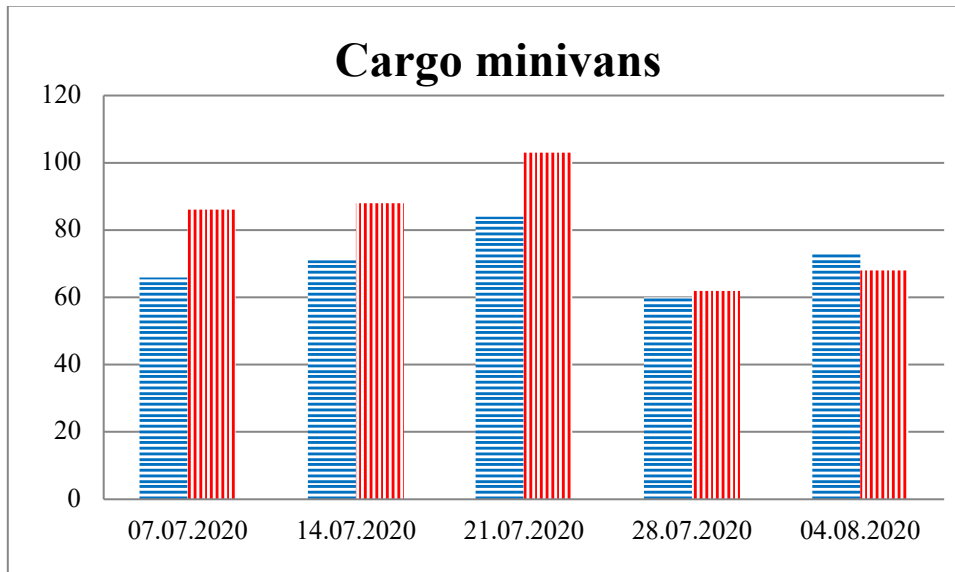

TRENDS AND FIGURES AT A GLANCE

(For the period from 09:00 on 30 June 2020 to 09:00 on 04 August 2020)¹

■ to the Russian Federation ■ to Ukraine

¹The dates at the bottom of each graph refer to the day when the Weekly Reports were issued and include the observations made during the previous seven days.

Timetable of the trains heard at the Gukovo BCP

Date	To RF	To UA
28.07.2020	16:36	15:04
29.07.2020	-	-
30.07.2020	-	-
31.07.2020	12:15 12:50	16:10 21:10
01.08.2020	15:15 21:27	13:35
02.08.2020	02:01 13:55	00:14 12:01
03.08.2020	09:40 20:58	15:35
04.08.2020	-	08:06