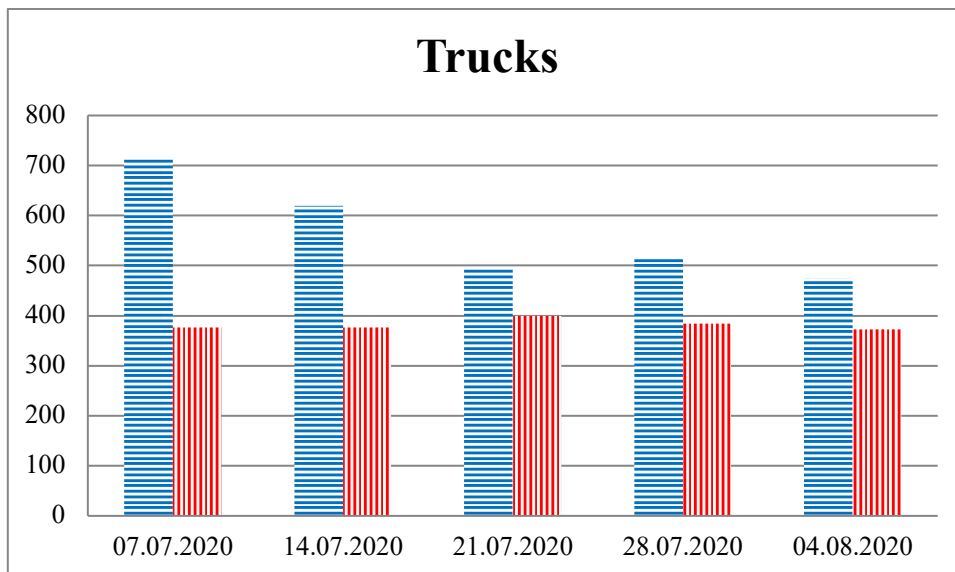

TRENDS AND FIGURES AT A GLANCE

(For the period from 09:00 on 30 June 2020 to 09:00 on 04 August 2020)¹

■ to the Russian Federation ■ to Ukraine

¹The dates at the bottom of each graph refer to the day when the Weekly Reports were issued and include the observations made during the previous seven days.

Timetable of the trains heard at the Gukovo BCP

Date	To RF	To UA
28.07.2020	16:36	15:04
29.07.2020	-	-
30.07.2020	-	-
31.07.2020	12:15 12:50	16:10 21:10
01.08.2020	15:15 21:27	13:35
02.08.2020	02:01 13:55	00:14 12:01
03.08.2020	09:40 20:58	15:35
04.08.2020	-	08:06