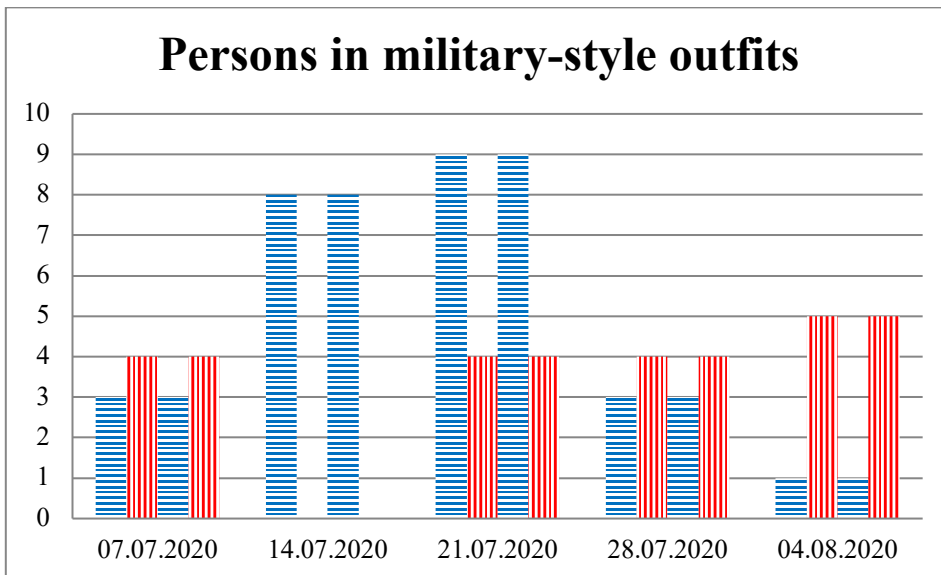

TRENDS AND FIGURES AT A GLANCE

(For the period from 09:00 on 30 June 2020 to 09:00 on 04 August 2020)¹

■ to the Russian Federation ■ to Ukraine

¹The dates at the bottom of each graph refer to the day when the Weekly Reports were issued and include the observations made during the previous seven days.