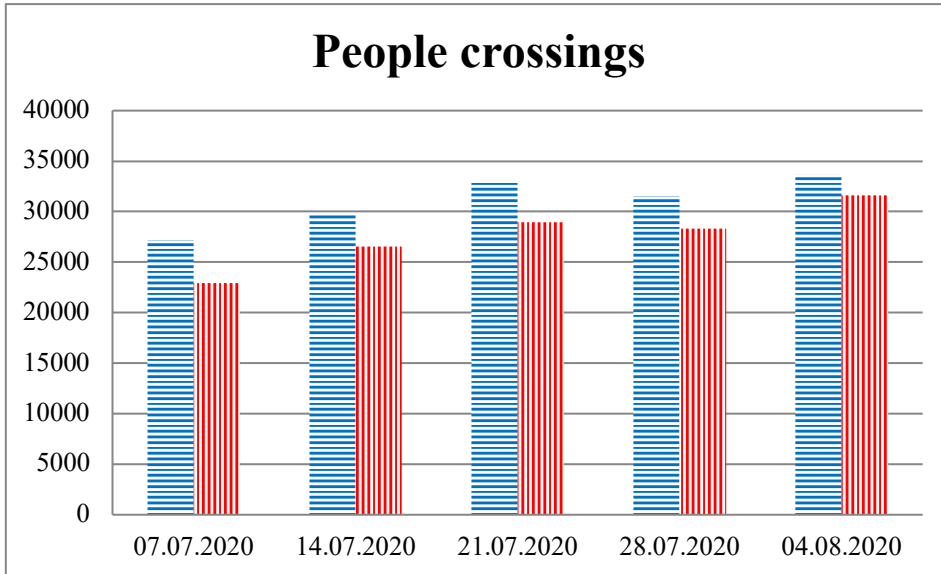

TRENDS AND FIGURES AT A GLANCE

(For the period from 09:00 on 30 June 2020 to 09:00 on 04 August 2020)¹

■ to the Russian Federation ■ to Ukraine

¹The dates at the bottom of each graph refer to the day when the Weekly Reports were issued and include the observations made during the previous seven days.

Timetable of the trains heard at the Gukovo BCP

Date	To RF	To UA
28.07.2020	16:36	15:04
29.07.2020	-	-
30.07.2020	-	-
31.07.2020	12:15 12:50	16:10 21:10
01.08.2020	15:15 21:27	13:35
02.08.2020	02:01 13:55	00:14 12:01
03.08.2020	09:40 20:58	15:35
04.08.2020	-	08:06