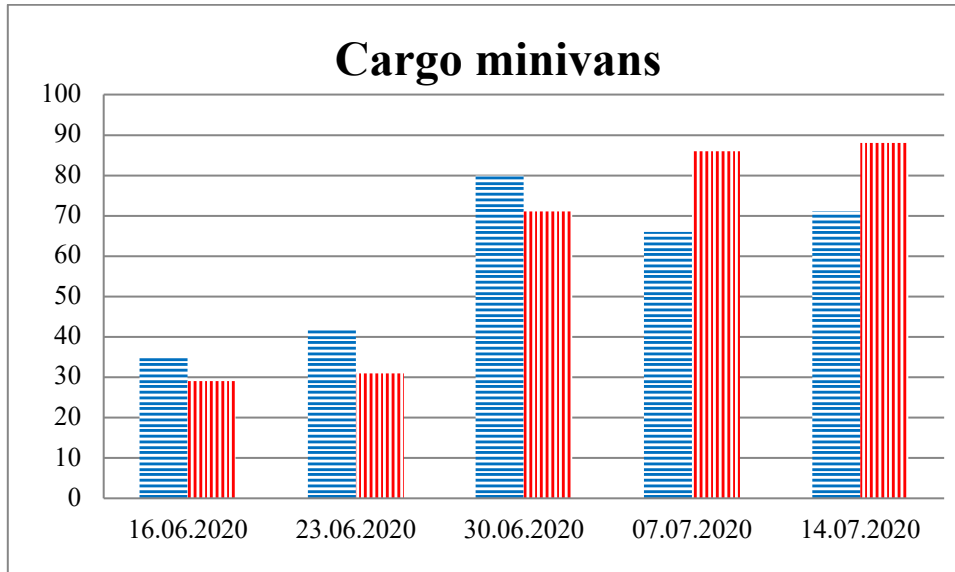

TRENDS AND FIGURES AT A GLANCE

(For the period from 09:00 on 09 June 2020 to 09:00 on 14 July 2020)¹

■ to the Russian Federation ■ to Ukraine

¹The dates at the bottom of each graph refer to the day when the Weekly Reports were issued and include the observations made during the previous seven days.

Timetable of the trains heard at the Gukovo BCP

Date	To RF	To UA
07.07.2020	14:35	12:33
08.07.2020	05:53	03:58
09.07.2020	15:34	13:41
10.07.2020	11:59 14:15	02:59
11.07.2020	-	03:39 10:41 13:41
12.07.2020	06:09 19:37	03:23 23:48
13.07.2020	09:00	-