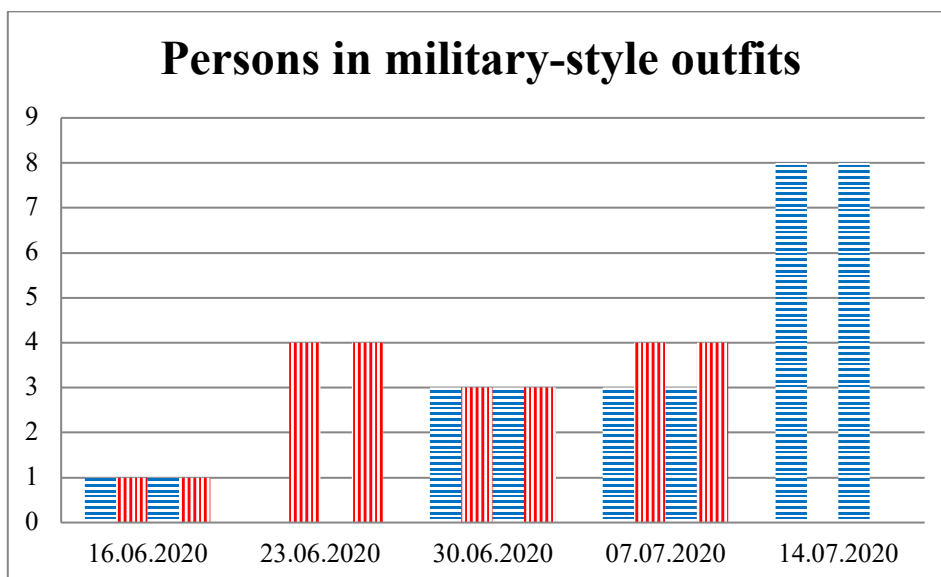

TRENDS AND FIGURES AT A GLANCE

(For the period from 09:00 on 09 June 2020 to 09:00 on 14 July 2020)¹

■ to the Russian Federation ■ to Ukraine

¹The dates at the bottom of each graph refer to the day when the Weekly Reports were issued and include the observations made during the previous seven days.