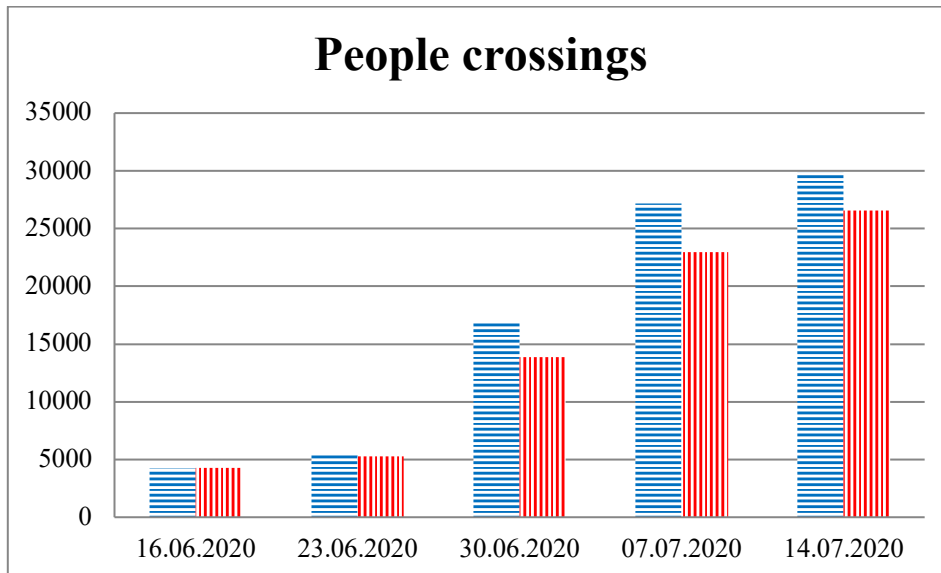

TRENDS AND FIGURES AT A GLANCE

(For the period from 09:00 on 09 June 2020 to 09:00 on 14 July 2020)¹

■ to the Russian Federation ■ to Ukraine

¹The dates at the bottom of each graph refer to the day when the Weekly Reports were issued and include the observations made during the previous seven days.

Timetable of the trains heard at the Gukovo BCP

Date	To RF	To UA
07.07.2020	14:35	12:33
08.07.2020	05:53	03:58
09.07.2020	15:34	13:41
10.07.2020	11:59 14:15	02:59
11.07.2020	-	03:39 10:41 13:41
12.07.2020	06:09 19:37	03:23 23:48
13.07.2020	09:00	-