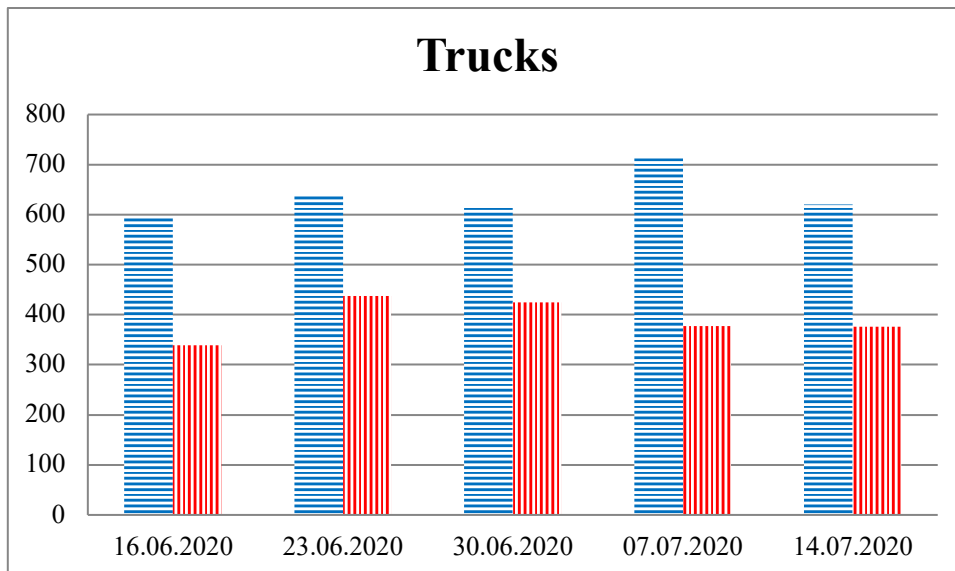

TRENDS AND FIGURES AT A GLANCE

(For the period from 09:00 on 09 June 2020 to 09:00 on 14 July 2020)¹

■ to the Russian Federation ■ to Ukraine

¹The dates at the bottom of each graph refer to the day when the Weekly Reports were issued and include the observations made during the previous seven days.

Timetable of the trains heard at the Gukovo BCP

Date	To RF	To UA
07.07.2020	14:35	12:33
08.07.2020	05:53	03:58
09.07.2020	15:34	13:41
10.07.2020	11:59 14:15	02:59
11.07.2020	-	03:39 10:41 13:41
12.07.2020	06:09 19:37	03:23 23:48
13.07.2020	09:00	-