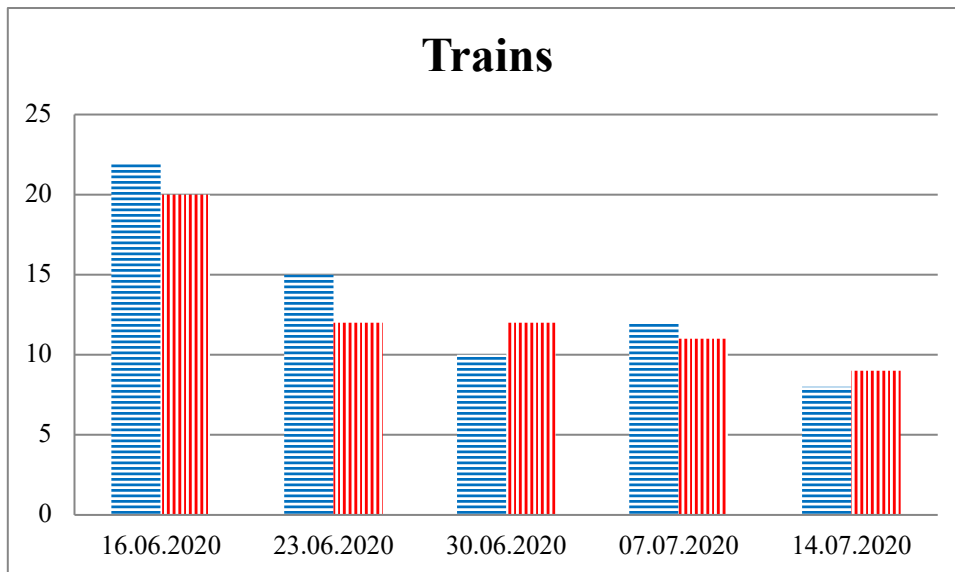

TRENDS AND FIGURES AT A GLANCE

(For the period from 09:00 on 09 June 2020 to 09:00 on 14 July 2020)¹

■ to the Russian Federation ■ to Ukraine

¹The dates at the bottom of each graph refer to the day when the Weekly Reports were issued and include the observations made during the previous seven days.

Timetable of the trains heard at the Gukovo BCP

Date	To RF	To UA
07.07.2020	14:35	12:33
08.07.2020	05:53	03:58
09.07.2020	15:34	13:41
10.07.2020	11:59 14:15	02:59
11.07.2020	-	03:39 10:41 13:41
12.07.2020	06:09 19:37	03:23 23:48
13.07.2020	09:00	-