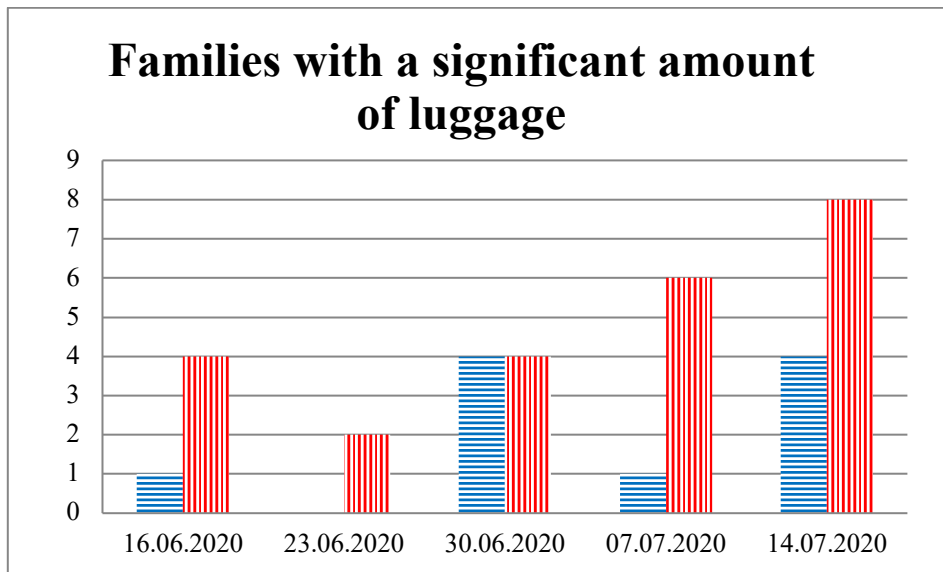

TRENDS AND FIGURES AT A GLANCE

(For the period from 09:00 on 09 June 2020 to 09:00 on 14 July 2020)¹

■ to the Russian Federation ■ to Ukraine

¹The dates at the bottom of each graph refer to the day when the Weekly Reports were issued and include the observations made during the previous seven days.

Timetable of the trains heard at the Gukovo BCP

Date	To RF	To UA
07.07.2020	14:35	12:33
08.07.2020	05:53	03:58
09.07.2020	15:34	13:41
10.07.2020	11:59 14:15	02:59
11.07.2020	-	03:39 10:41 13:41
12.07.2020	06:09 19:37	03:23 23:48
13.07.2020	09:00	-