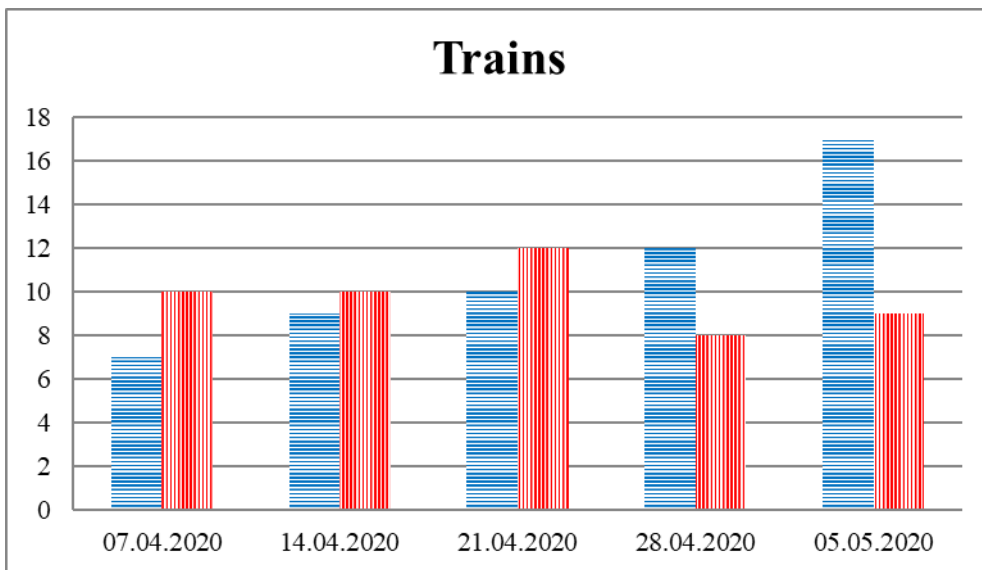

## TRENDS AND FIGURES AT A GLANCE

(For the period from 09:00 on 31 March 2020 to 09:00 on 05 May 2020)<sup>1</sup>

■ to the Russian Federation      ■ to Ukraine

<sup>1</sup>The dates at the bottom of each graph refer to the day when the Weekly Reports were issued and include the observations made during the previous seven days.

## Timetable of the trains heard at the Gukovo BCP

Date	To RF	To UA
28.04.2020	15:29 17:13	14:33 16:03
29.04.2020	05:20 17:37	15:34
30.04.2020	05:07 14:16	03:19 12:51
01.05.2020	06:07 12:05	04:10 10:19
02.05.2020	07:56 11:21	06:21
03.05.2020	03:26 06:33 15:23 17:46	-
04.05.2020	03:36 07:11 14:12	05:29
05.05.2020	-	-