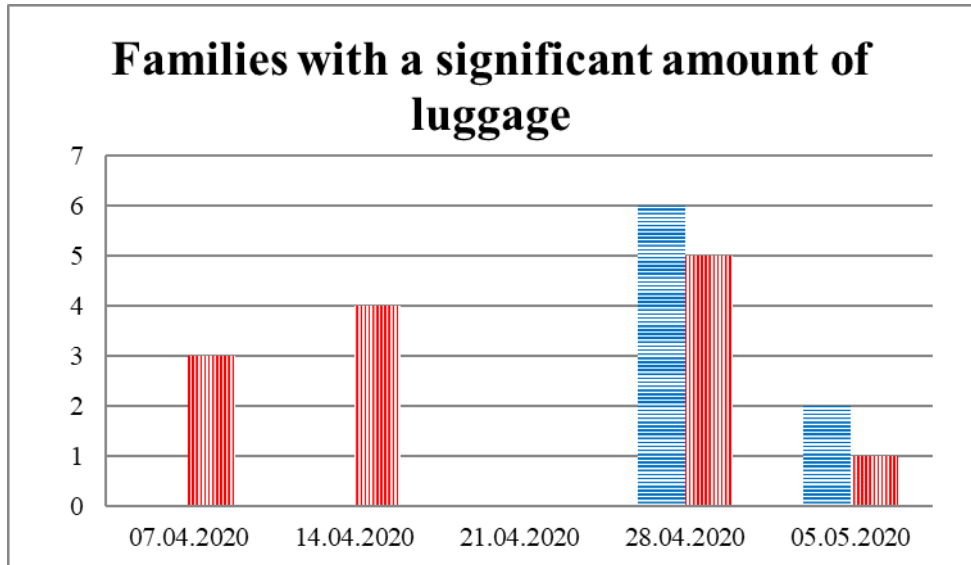

## TRENDS AND FIGURES AT A GLANCE

(For the period from 09:00 on 31 March 2020 to 09:00 on 05 May 2020)<sup>1</sup>

■ to the Russian Federation      ■ to Ukraine

<sup>1</sup>The dates at the bottom of each graph refer to the day when the Weekly Reports were issued and include the observations made during the previous seven days.

## Timetable of the trains heard at the Gukovo BCP

Date	To RF	To UA
28.04.2020	15:29 17:13	14:33 16:03
29.04.2020	05:20 17:37	15:34
30.04.2020	05:07 14:16	03:19 12:51
01.05.2020	06:07 12:05	04:10 10:19
02.05.2020	07:56 11:21	06:21
03.05.2020	03:26 06:33 15:23 17:46	-
04.05.2020	03:36 07:11 14:12	05:29
05.05.2020	-	-