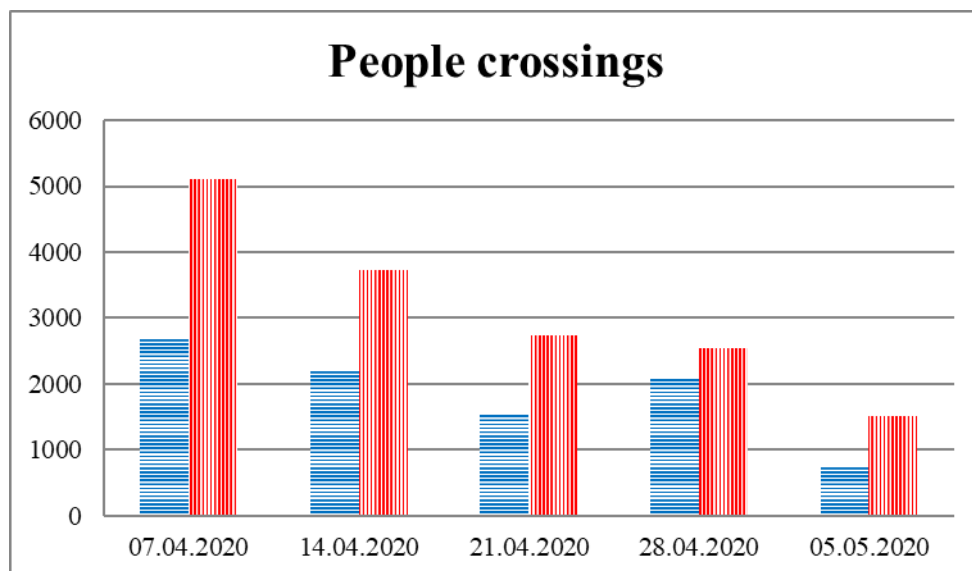

## TRENDS AND FIGURES AT A GLANCE

(For the period from 09:00 on 31 March 2020 to 09:00 on 05 May 2020)<sup>1</sup>

■ to the Russian Federation      ■ to Ukraine

<sup>1</sup>The dates at the bottom of each graph refer to the day when the Weekly Reports were issued and include the observations made during the previous seven days.

## Timetable of the trains heard at the Gukovo BCP

Date	To RF	To UA
28.04.2020	15:29 17:13	14:33 16:03
29.04.2020	05:20 17:37	15:34
30.04.2020	05:07 14:16	03:19 12:51
01.05.2020	06:07 12:05	04:10 10:19
02.05.2020	07:56 11:21	06:21
03.05.2020	03:26 06:33 15:23 17:46	-
04.05.2020	03:36 07:11 14:12	05:29
05.05.2020	-	-