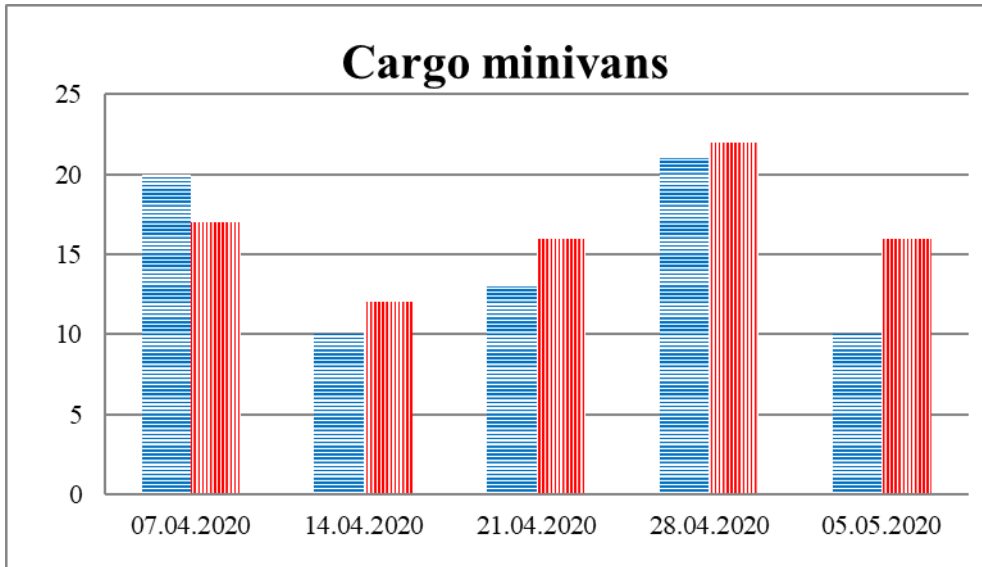

## TRENDS AND FIGURES AT A GLANCE

(For the period from 09:00 on 31 March 2020 to 09:00 on 05 May 2020)<sup>1</sup>

■ to the Russian Federation      ■ to Ukraine

<sup>1</sup>The dates at the bottom of each graph refer to the day when the Weekly Reports were issued and include the observations made during the previous seven days.

## Timetable of the trains heard at the Gukovo BCP

Date	To RF	To UA
28.04.2020	15:29 17:13	14:33 16:03
29.04.2020	05:20 17:37	15:34
30.04.2020	05:07 14:16	03:19 12:51
01.05.2020	06:07 12:05	04:10 10:19
02.05.2020	07:56 11:21	06:21
03.05.2020	03:26 06:33 15:23 17:46	-
04.05.2020	03:36 07:11 14:12	05:29
05.05.2020	-	-