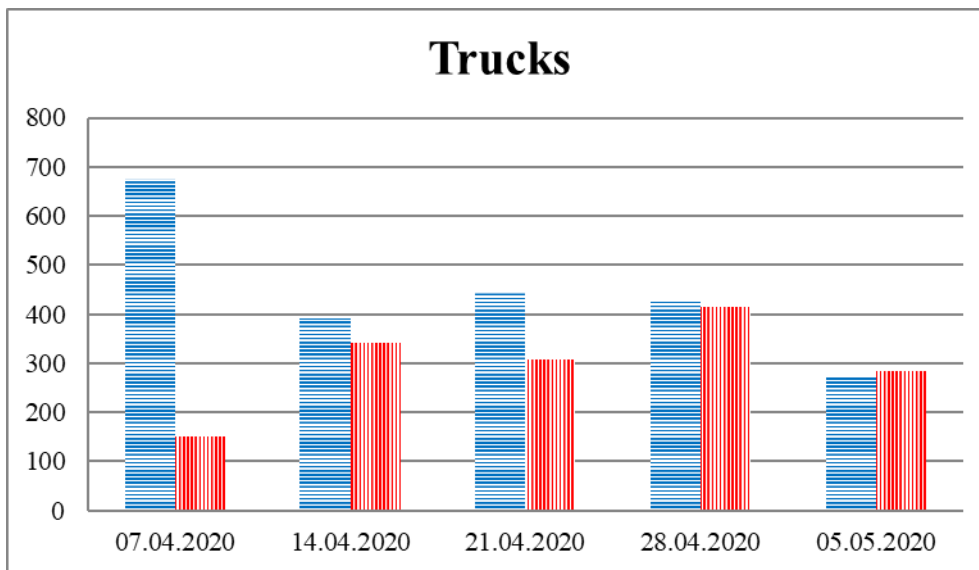

## TRENDS AND FIGURES AT A GLANCE

(For the period from 09:00 on 31 March 2020 to 09:00 on 05 May 2020)<sup>1</sup>

■ to the Russian Federation      ■ to Ukraine

<sup>1</sup>The dates at the bottom of each graph refer to the day when the Weekly Reports were issued and include the observations made during the previous seven days.

## Timetable of the trains heard at the Gukovo BCP

Date	To RF	To UA
28.04.2020	15:29 17:13	14:33 16:03
29.04.2020	05:20 17:37	15:34
30.04.2020	05:07 14:16	03:19 12:51
01.05.2020	06:07 12:05	04:10 10:19
02.05.2020	07:56 11:21	06:21
03.05.2020	03:26 06:33 15:23 17:46	-
04.05.2020	03:36 07:11 14:12	05:29
05.05.2020	-	-