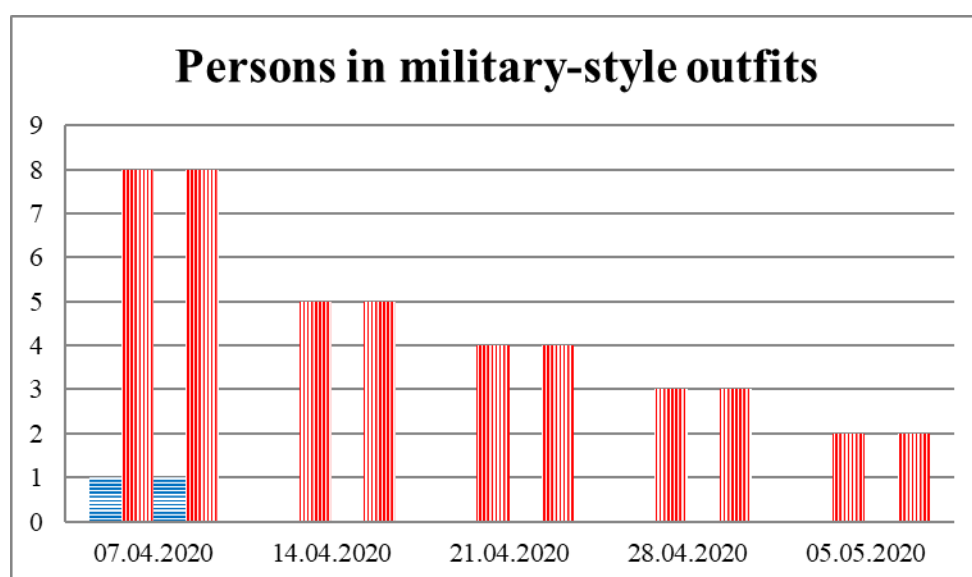

## TRENDS AND FIGURES AT A GLANCE

(For the period from 09:00 on 31 March 2020 to 09:00 on 05 May 2020)<sup>1</sup>

■ to the Russian Federation      ■ to Ukraine

<sup>1</sup>The dates at the bottom of each graph refer to the day when the Weekly Reports were issued and include the observations made during the previous seven days.