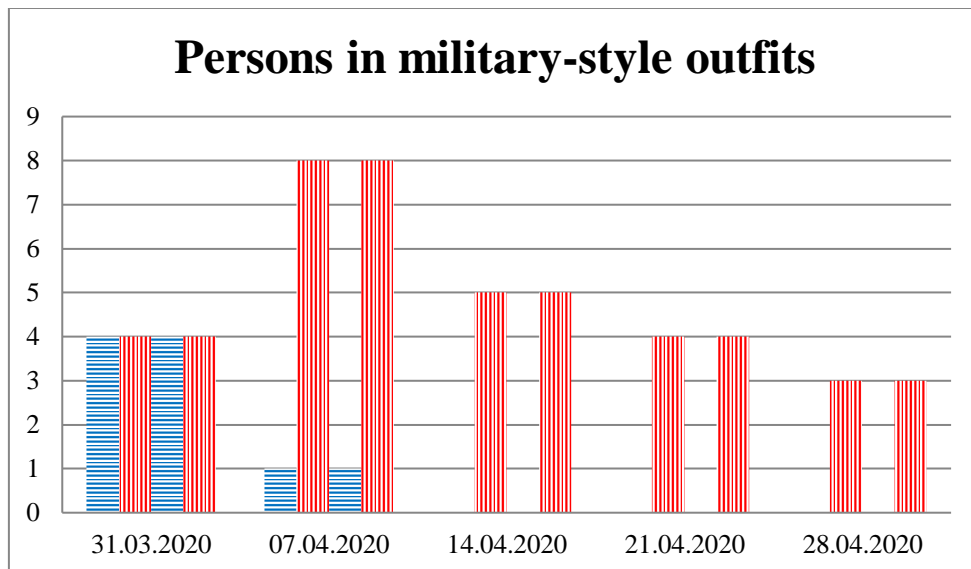

## TRENDS AND FIGURES AT A GLANCE

(For the period from 09:00 on 24 March 2020 to 09:00 on 28 April 2020)<sup>1</sup>

■ to the Russian Federation      ■ to Ukraine

<sup>1</sup>The dates at the bottom of each graph refer to the day when the Weekly Reports were issued and include the observations made during the previous seven days.