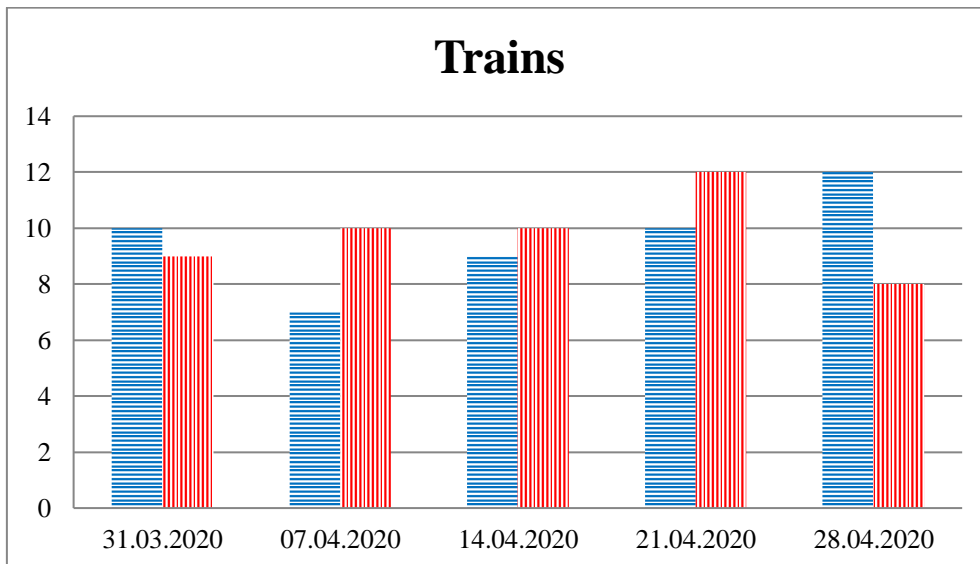

## TRENDS AND FIGURES AT A GLANCE

(For the period from 09:00 on 24 March 2020 to 09:00 on 28 April 2020)<sup>1</sup>

■ to the Russian Federation      ■ to Ukraine

<sup>1</sup>The dates at the bottom of each graph refer to the day when the Weekly Reports were issued and include the observations made during the previous seven days.

## Timetable of the trains heard at the Gukovo BCP

Date	To RF	To UA
21.04.2020	-	13:07
22.04.2020	05:13 15:19	13:55
23.04.2020	14:19 19:50	-
24.04.2020	07:48 18:20	05:27 16:36
25.04.2020	14:06	11:13
26.04.2020	02:35 04:21 07:12	19:10
27.04.2020	-	23:41
28.04.2020	01:46 02:21	01:14