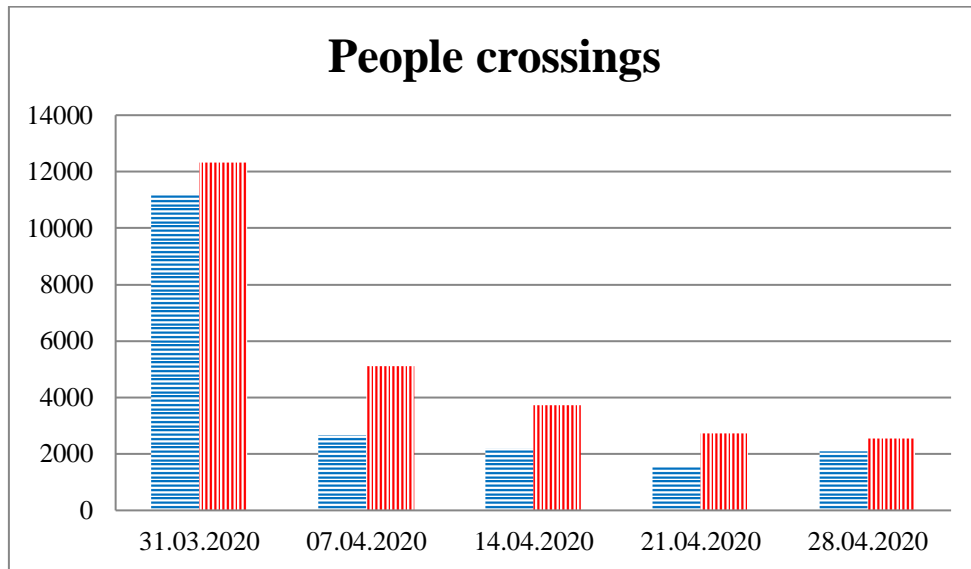

## TRENDS AND FIGURES AT A GLANCE

(For the period from 09:00 on 24 March 2020 to 09:00 on 28 April 2020)<sup>1</sup>

■ to the Russian Federation      ■ to Ukraine

<sup>1</sup>The dates at the bottom of each graph refer to the day when the Weekly Reports were issued and include the observations made during the previous seven days.

## Timetable of the trains heard at the Gukovo BCP

Date	To RF	To UA
21.04.2020	-	13:07
22.04.2020	05:13 15:19	13:55
23.04.2020	14:19 19:50	-
24.04.2020	07:48 18:20	05:27 16:36
25.04.2020	14:06	11:13
26.04.2020	02:35 04:21 07:12	19:10
27.04.2020	-	23:41
28.04.2020	01:46 02:21	01:14