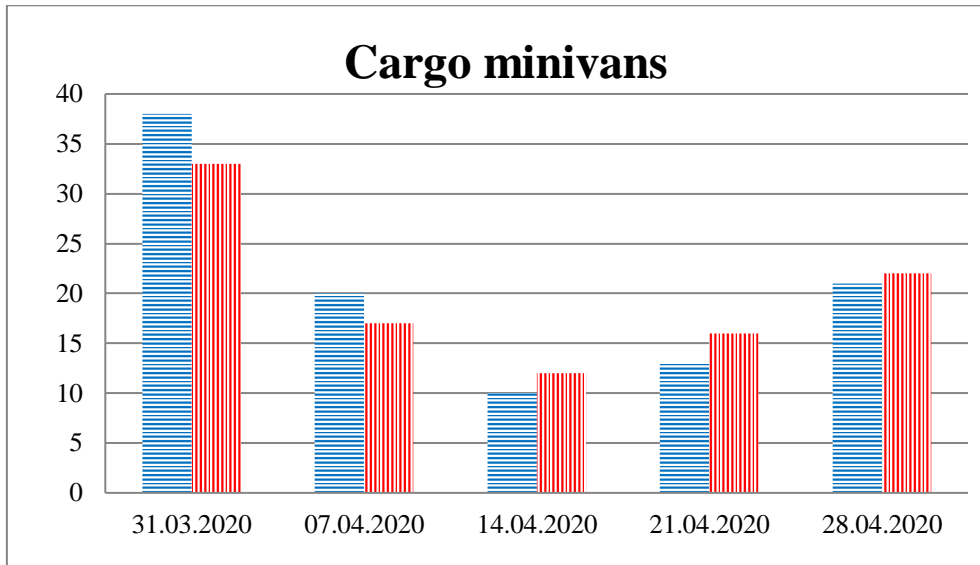

## TRENDS AND FIGURES AT A GLANCE

(For the period from 09:00 on 24 March 2020 to 09:00 on 28 April 2020)<sup>1</sup>

■ to the Russian Federation      ■ to Ukraine

<sup>1</sup>The dates at the bottom of each graph refer to the day when the Weekly Reports were issued and include the observations made during the previous seven days.

## Timetable of the trains heard at the Gukovo BCP

Date	To RF	To UA
21.04.2020	-	13:07
22.04.2020	05:13 15:19	13:55
23.04.2020	14:19 19:50	-
24.04.2020	07:48 18:20	05:27 16:36
25.04.2020	14:06	11:13
26.04.2020	02:35 04:21 07:12	19:10
27.04.2020	-	23:41
28.04.2020	01:46 02:21	01:14