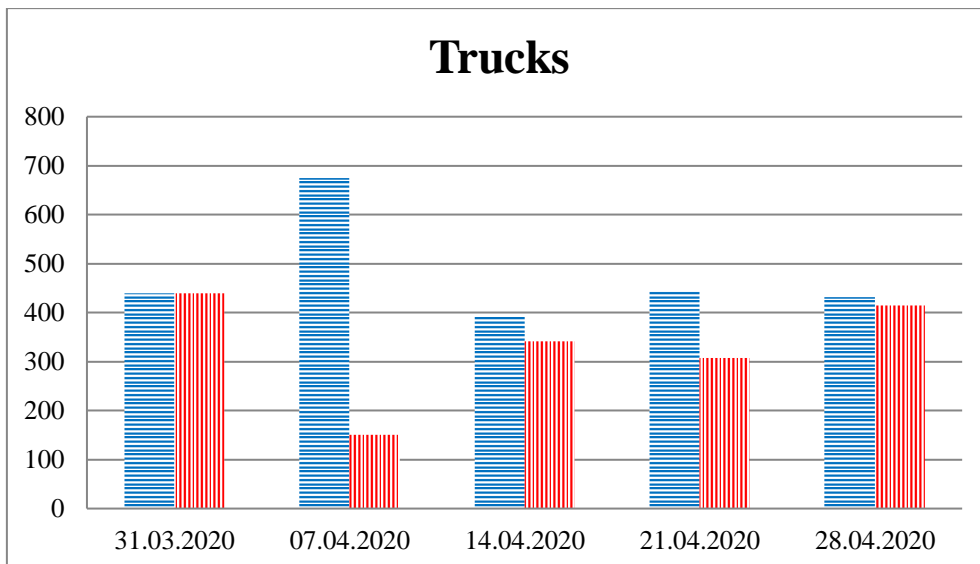

## TRENDS AND FIGURES AT A GLANCE

(For the period from 09:00 on 24 March 2020 to 09:00 on 28 April 2020)<sup>1</sup>

■ to the Russian Federation      ■ to Ukraine

<sup>1</sup>The dates at the bottom of each graph refer to the day when the Weekly Reports were issued and include the observations made during the previous seven days.

## Timetable of the trains heard at the Gukovo BCP

Date	To RF	To UA
21.04.2020	-	13:07
22.04.2020	05:13 15:19	13:55
23.04.2020	14:19 19:50	-
24.04.2020	07:48 18:20	05:27 16:36
25.04.2020	14:06	11:13
26.04.2020	02:35 04:21 07:12	19:10
27.04.2020	-	23:41
28.04.2020	01:46 02:21	01:14