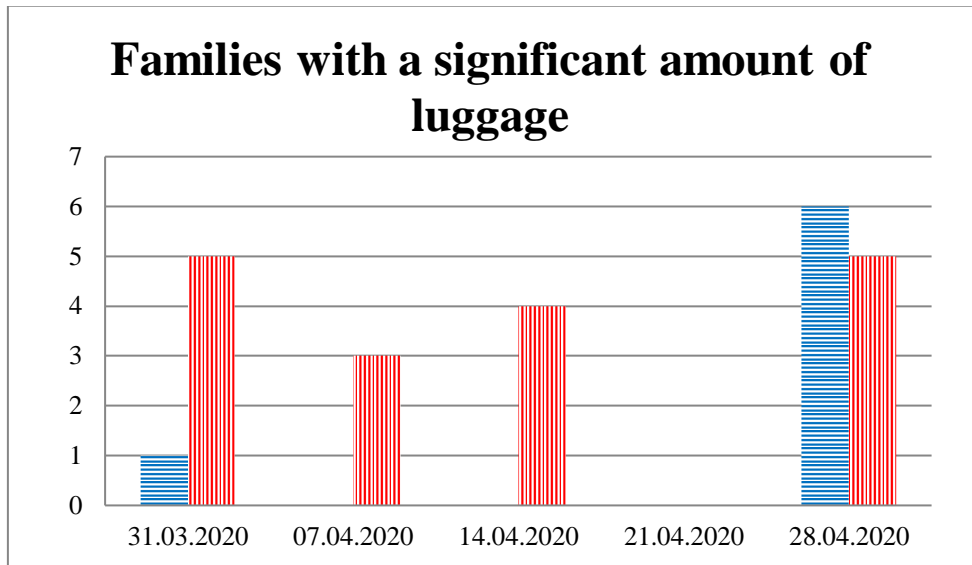

## TRENDS AND FIGURES AT A GLANCE

(For the period from 09:00 on 24 March 2020 to 09:00 on 28 April 2020)<sup>1</sup>

■ to the Russian Federation      ■ to Ukraine

<sup>1</sup>The dates at the bottom of each graph refer to the day when the Weekly Reports were issued and include the observations made during the previous seven days.

## Timetable of the trains heard at the Gukovo BCP

Date	To RF	To UA
21.04.2020	-	13:07
22.04.2020	05:13 15:19	13:55
23.04.2020	14:19 19:50	-
24.04.2020	07:48 18:20	05:27 16:36
25.04.2020	14:06	11:13
26.04.2020	02:35 04:21 07:12	19:10
27.04.2020	-	23:41
28.04.2020	01:46 02:21	01:14