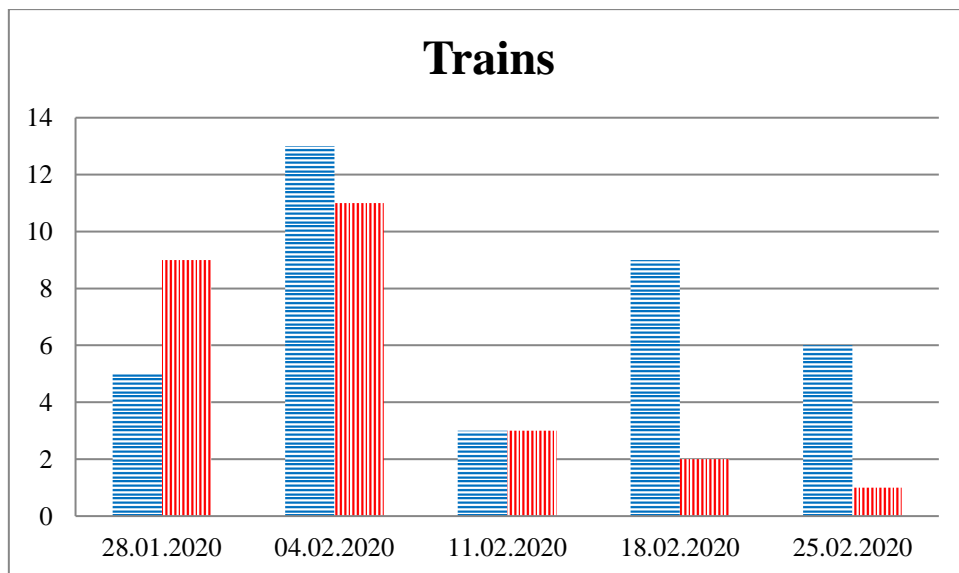

TRENDS AND FIGURES AT A GLANCE

(For the period from 09:00 on 21 January 2020 to 09:00 on 25 February 2020)¹

■ to the Russian Federation ■ to Ukraine

¹ The dates at the bottom of each graph refer to the day when the Weekly Reports were issued and include the observations made during the previous seven days.

Timetable of the trains heard at the Gukovo BCP

Date	To RF	To UA
18.02.2020	15:01 16:07	08:54
19.02.2020	10:47	-
20.02.2020	11 :47	-
21.02.2020	-	-
22.02.2020	-	-
23.02.2020	15:52	-
24.02.2020	12:49	-