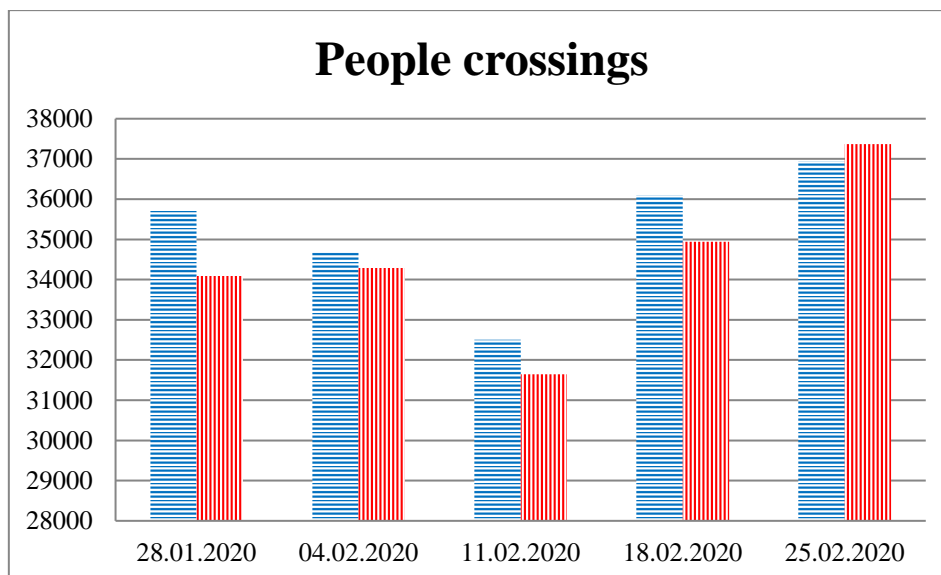

TRENDS AND FIGURES AT A GLANCE

(For the period from 09:00 on 21 January 2020 to 09:00 on 25 February 2020)¹

■ to the Russian Federation ■ to Ukraine

¹ The dates at the bottom of each graph refer to the day when the Weekly Reports were issued and include the observations made during the previous seven days.

Timetable of the trains heard at the Gukovo BCP

Date	To RF	To UA
18.02.2020	15:01 16:07	08:54
19.02.2020	10:47	-
20.02.2020	11 :47	-
21.02.2020	-	-
22.02.2020	-	-
23.02.2020	15:52	-
24.02.2020	12:49	-