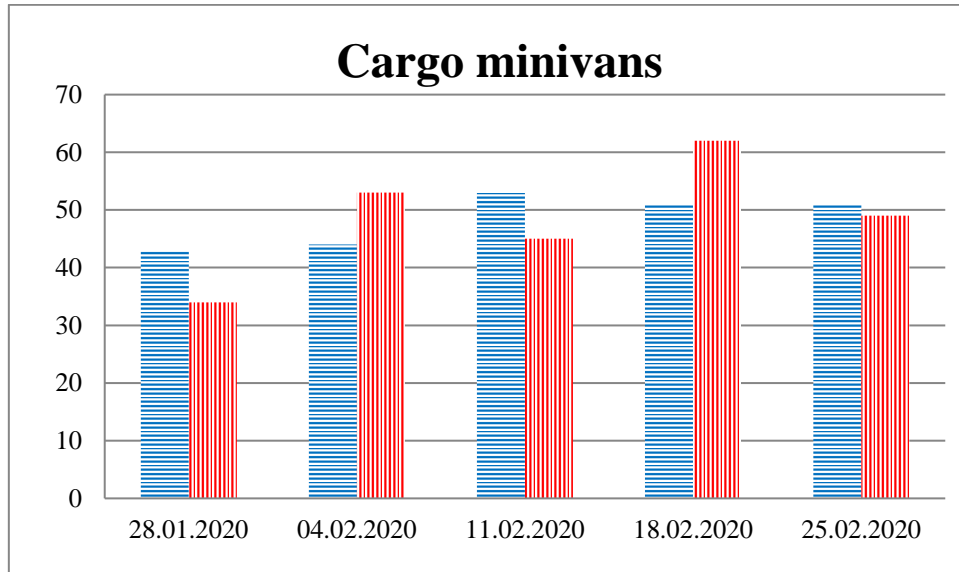

TRENDS AND FIGURES AT A GLANCE

(For the period from 09:00 on 21 January 2020 to 09:00 on 25 February 2020)¹

■ to the Russian Federation ■ to Ukraine

¹ The dates at the bottom of each graph refer to the day when the Weekly Reports were issued and include the observations made during the previous seven days.

Timetable of the trains heard at the Gukovo BCP

Date	To RF	To UA
18.02.2020	15:01 16:07	08:54
19.02.2020	10:47	-
20.02.2020	11 :47	-
21.02.2020	-	-
22.02.2020	-	-
23.02.2020	15:52	-
24.02.2020	12:49	-