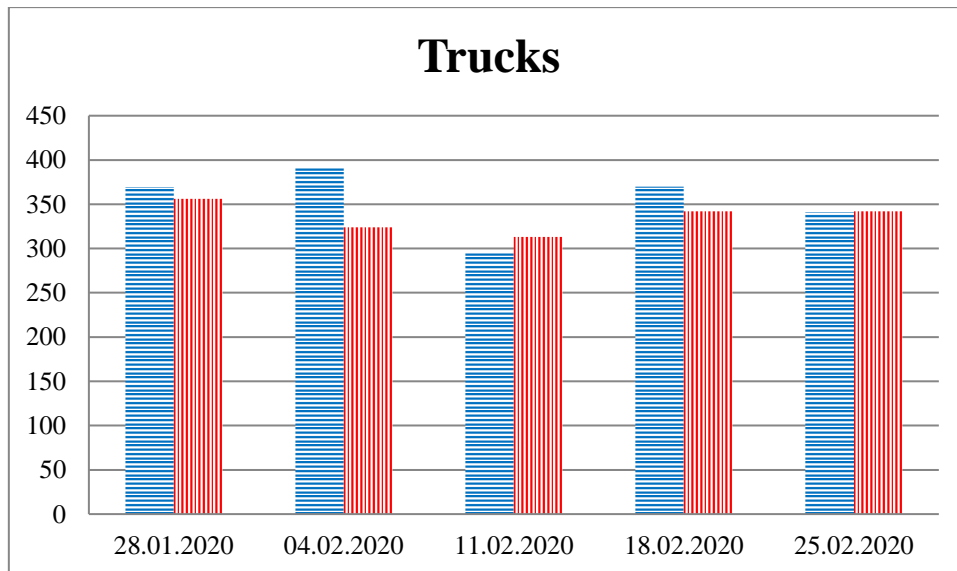

TRENDS AND FIGURES AT A GLANCE

(For the period from 09:00 on 21 January 2020 to 09:00 on 25 February 2020)¹

■ to the Russian Federation ■ to Ukraine

¹ The dates at the bottom of each graph refer to the day when the Weekly Reports were issued and include the observations made during the previous seven days.

Timetable of the trains heard at the Gukovo BCP

Date	To RF	To UA
18.02.2020	15:01 16:07	08:54
19.02.2020	10:47	-
20.02.2020	11 :47	-
21.02.2020	-	-
22.02.2020	-	-
23.02.2020	15:52	-
24.02.2020	12:49	-