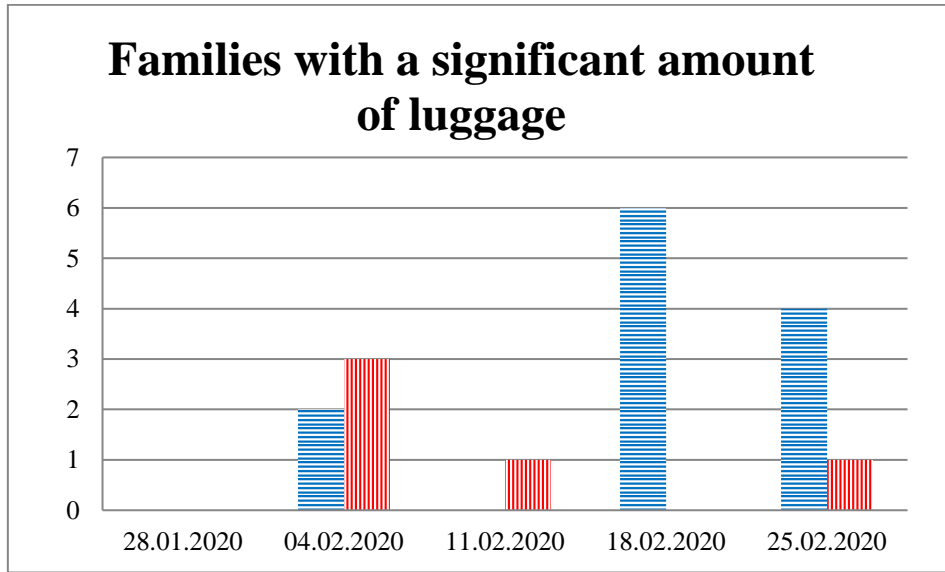

TRENDS AND FIGURES AT A GLANCE

(For the period from 09:00 on 21 January 2020 to 09:00 on 25 February 2020)¹

■ to the Russian Federation ■ to Ukraine

¹ The dates at the bottom of each graph refer to the day when the Weekly Reports were issued and include the observations made during the previous seven days.

Timetable of the trains heard at the Gukovo BCP

Date	To RF	To UA
18.02.2020	15:01 16:07	08:54
19.02.2020	10:47	-
20.02.2020	11 :47	-
21.02.2020	-	-
22.02.2020	-	-
23.02.2020	15:52	-
24.02.2020	12:49	-