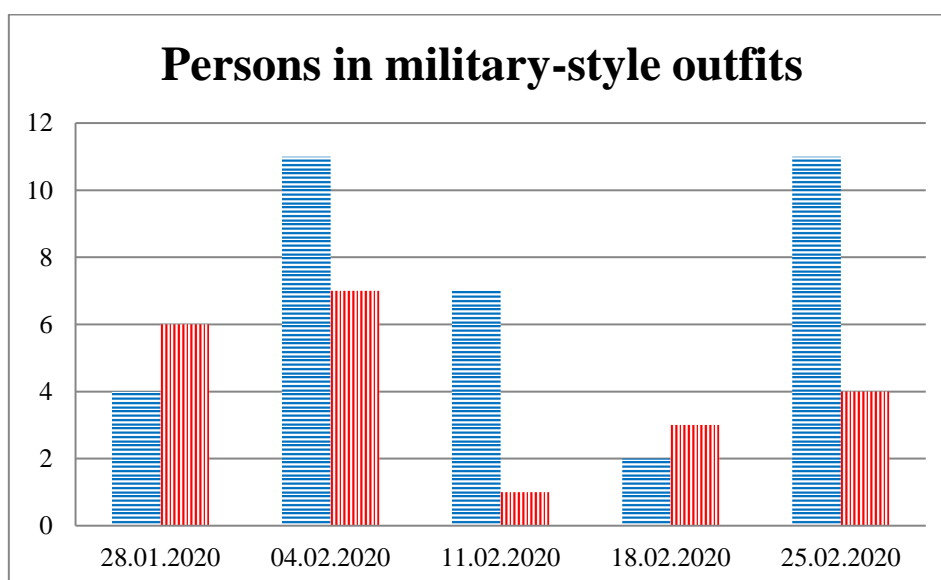

TRENDS AND FIGURES AT A GLANCE

(For the period from 09:00 on 21 January 2020 to 09:00 on 25 February 2020)¹

■ to the Russian Federation ■ to Ukraine

¹ The dates at the bottom of each graph refer to the day when the Weekly Reports were issued and include the observations made during the previous seven days.