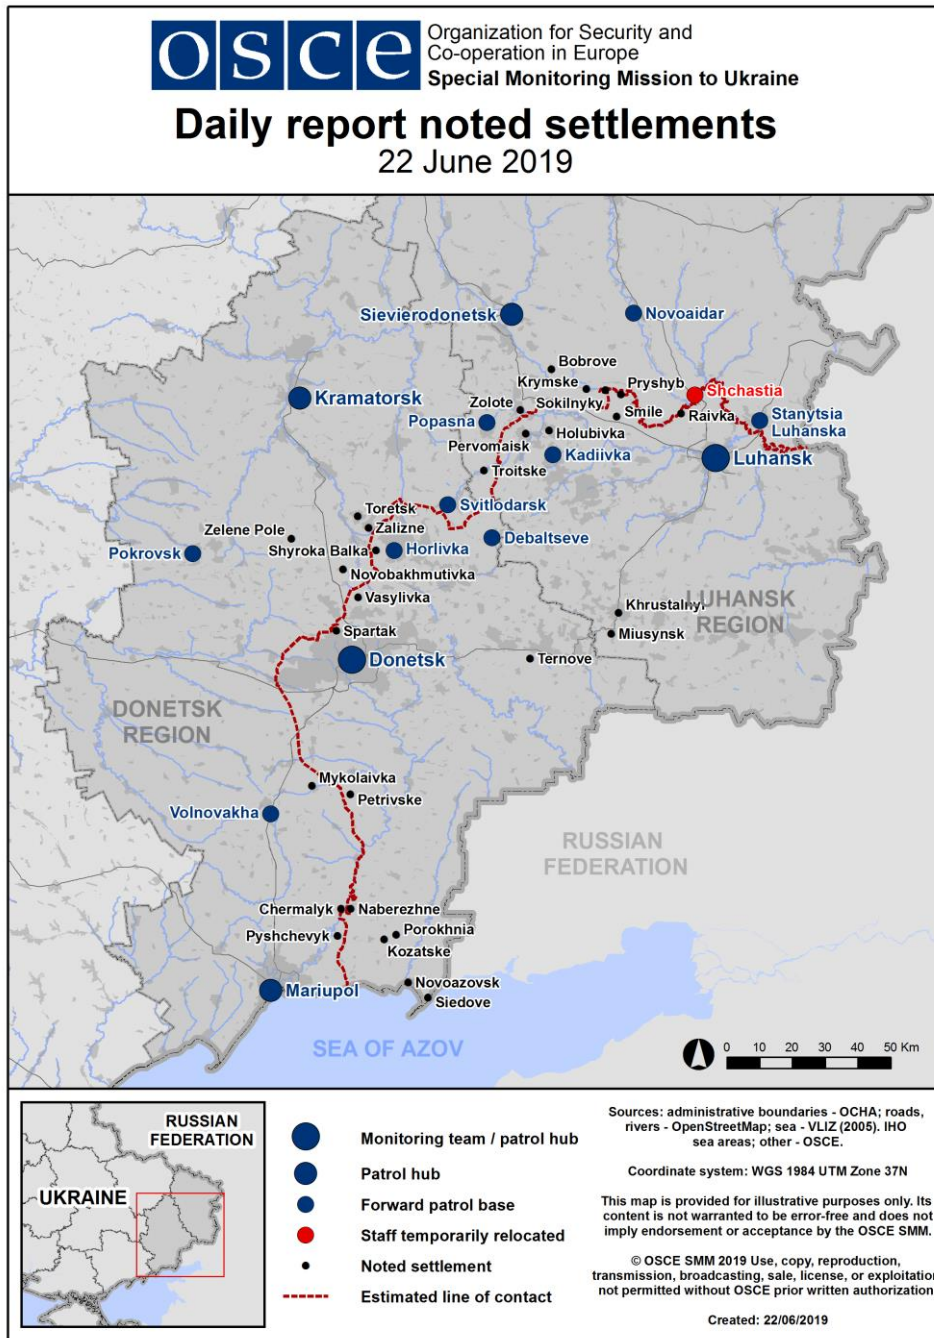

Map of Donetsk and Luhansk regions²

² The SMM is deployed to ten locations throughout Ukraine – Kherson, Odessa, Lviv, Ivano-Frankivsk, Kharkiv, Donetsk, Dnipro, Chernivtsi, Luhansk and Kyiv – as per Permanent Council Decision 1117 of 21 March 2014. This map of eastern Ukraine is meant for illustrative purposes and indicates locations mentioned in the report, as well as those where the SMM has offices (monitoring teams, patrol hubs, and forward patrol bases) in Donetsk and Luhansk regions. (In red: forward patrol bases from which SMM staff has temporarily relocated based on recommendations of security experts from participating States as well as SMM security considerations).