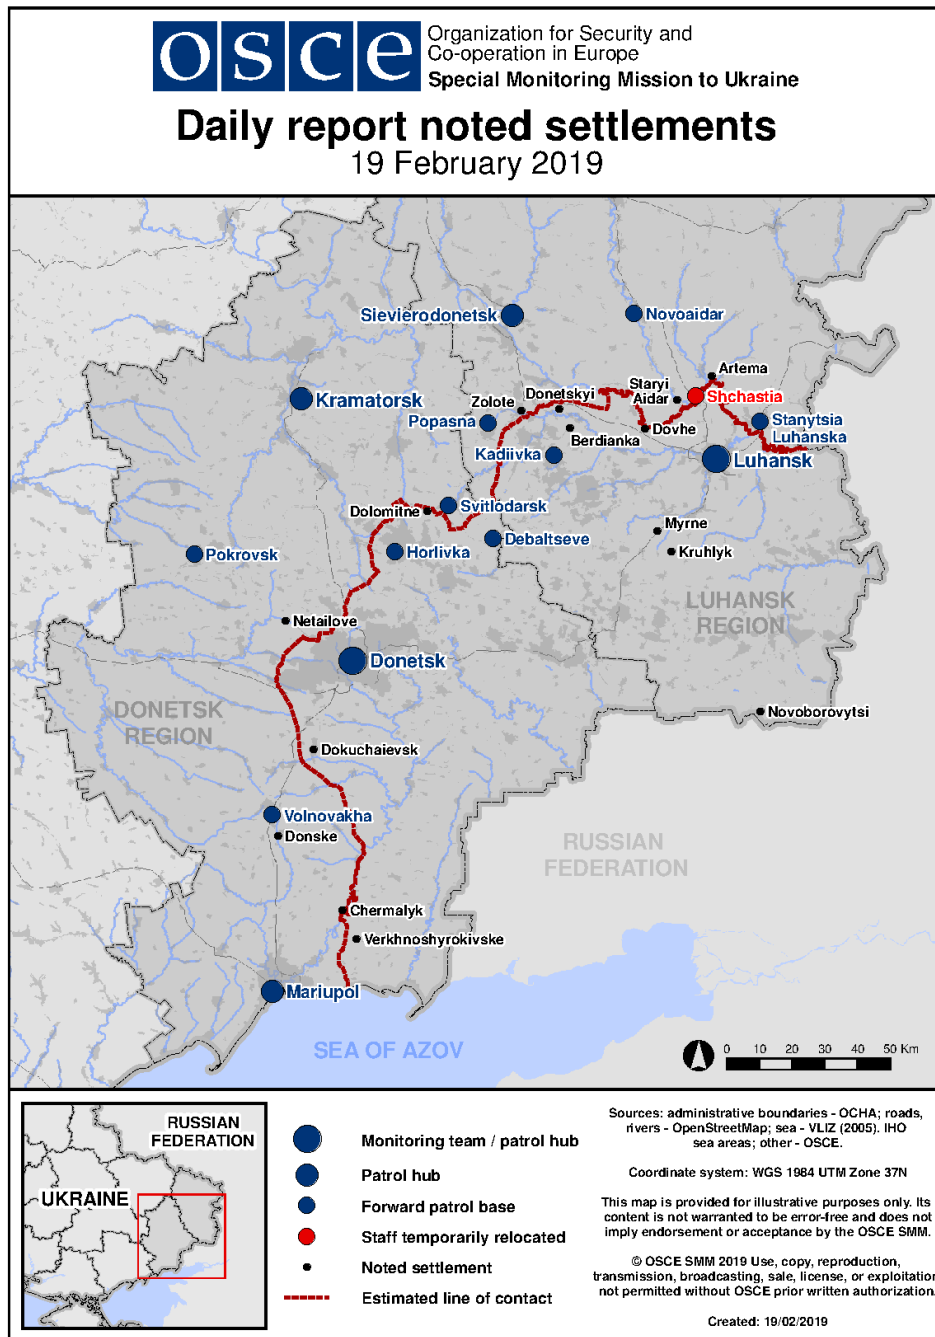

Map of Donetsk and Luhansk regions²

² The SMM is deployed to ten locations throughout Ukraine – Kherson, Odessa, Lviv, Ivano-Frankivsk, Kharkiv, Donetsk, Dnipro, Chernivtsi, Luhansk and Kyiv – as per Permanent Council Decision 1117 of 21 March 2014. This map of eastern Ukraine is meant for illustrative purposes and indicates locations mentioned in the report, as well as those where the SMM has offices (monitoring teams, patrol hubs, and forward patrol bases) in Donetsk and Luhansk regions. (In red: forward patrol bases from which SMM staff has temporarily relocated based on recommendations of security experts from participating States as well as SMM security considerations).