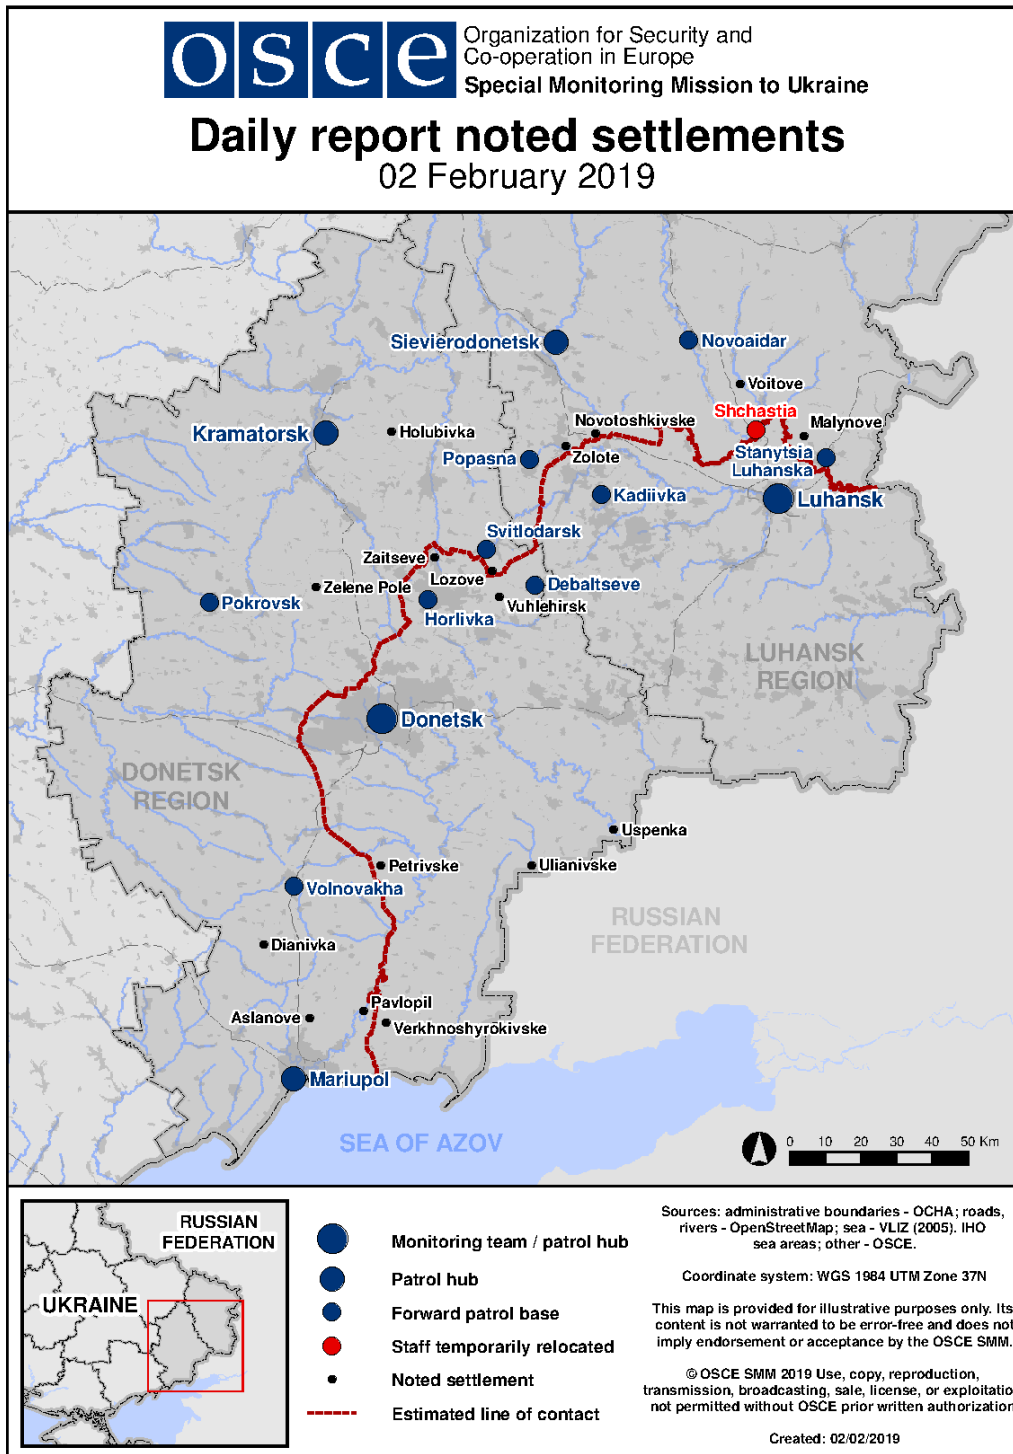

Map of Donetsk and Luhansk regions²

² The SMM is deployed to ten locations throughout Ukraine – Kherson, Odessa, Lviv, Ivano-Frankivsk, Kharkiv, Donetsk, Dnipro, Chernivtsi, Luhansk and Kyiv – as per Permanent Council Decision 1117 of 21 March 2014. This map of eastern Ukraine is meant for illustrative purposes and indicates locations mentioned in the report, as well as those where the SMM has offices (monitoring teams, patrol hubs, and forward patrol bases) in Donetsk and Luhansk regions. (In red: forward patrol bases from which SMM staff has temporarily relocated based on recommendations of security experts from participating States as well as SMM security considerations. The SMM uses these premises during daylight hours and patrols in these settlements during daylight hours, as well).