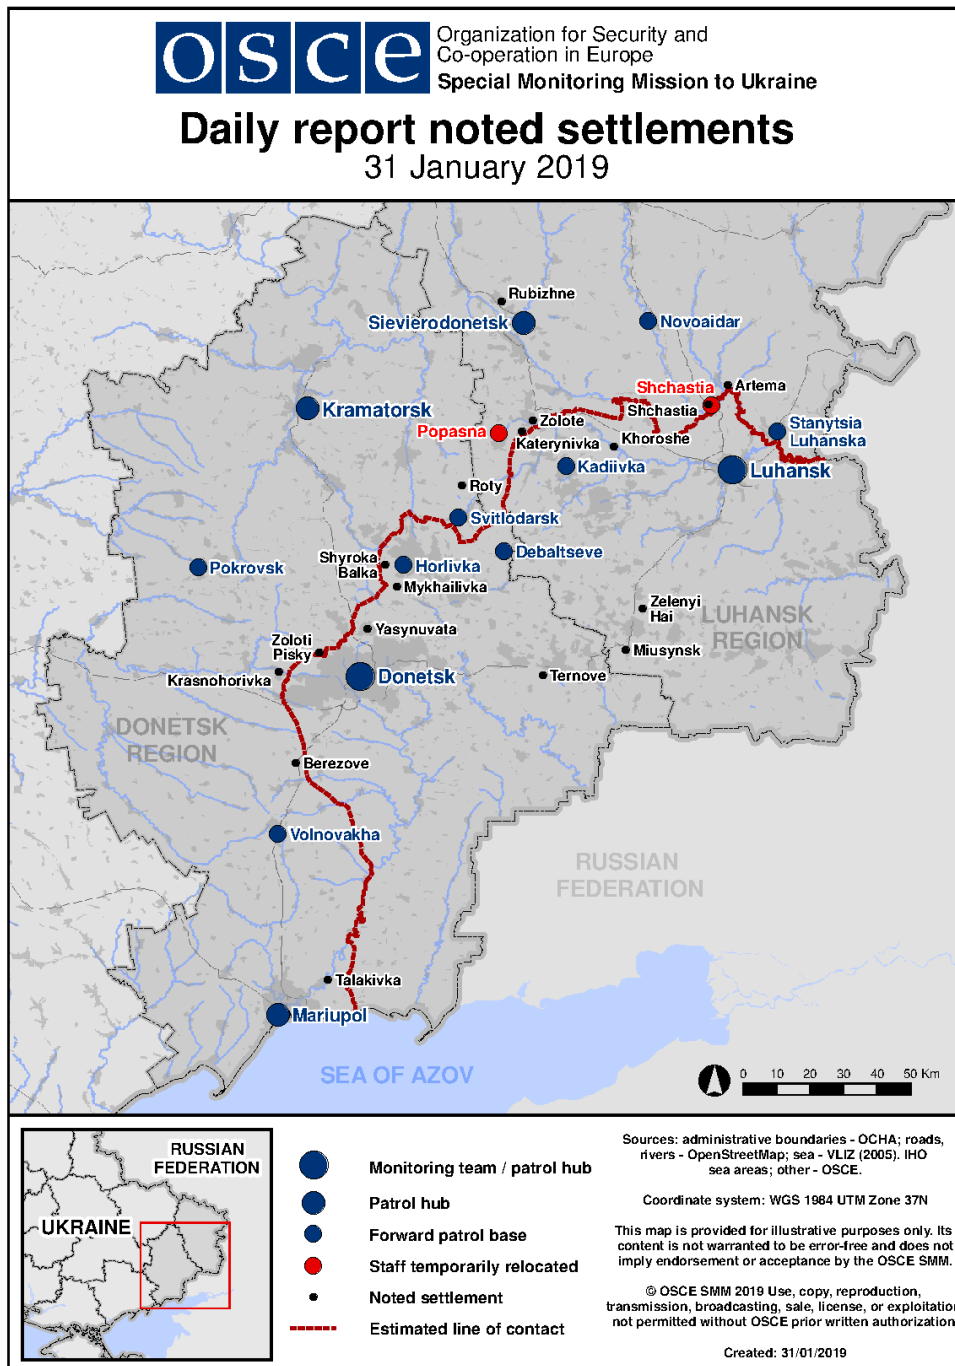

<sup>1</sup> The table only includes ceasefire violations directly observed by the SMM and it may include those also assessed to be live-fire exercises, controlled detonations, etc. Details provided – in terms of distance, direction, weapons-type, etc. – are based on assessments provided by monitors on the ground, and are not always necessarily precise. When information is not known (indicated with an “N/K”), the SMM was unable to ascertain such information due to distance, weather conditions and/or other considerations. Ceasefire violations recorded by more than one patrol and assessed to be the same are entered only once.

## Map of Donetsk and Luhansk regions<sup>2</sup>

<sup>2</sup> The SMM is deployed to ten locations throughout Ukraine – Kherson, Odessa, Lviv, Ivano-Frankivsk, Kharkiv, Donetsk, Dnipro, Chernivtsi, Luhansk and Kyiv – as per Permanent Council Decision 1117 of 21 March 2014. This map of eastern Ukraine is meant for illustrative purposes and indicates locations mentioned in the report, as well as those where the SMM has offices (monitoring teams, patrol hubs, and forward patrol bases) in Donetsk and Luhansk regions. (In red: forward patrol bases from which SMM staff has temporarily relocated based on recommendations of security experts from participating States as well as SMM security considerations. The SMM uses these premises during daylight hours and patrols in these settlements during daylight hours, as well).