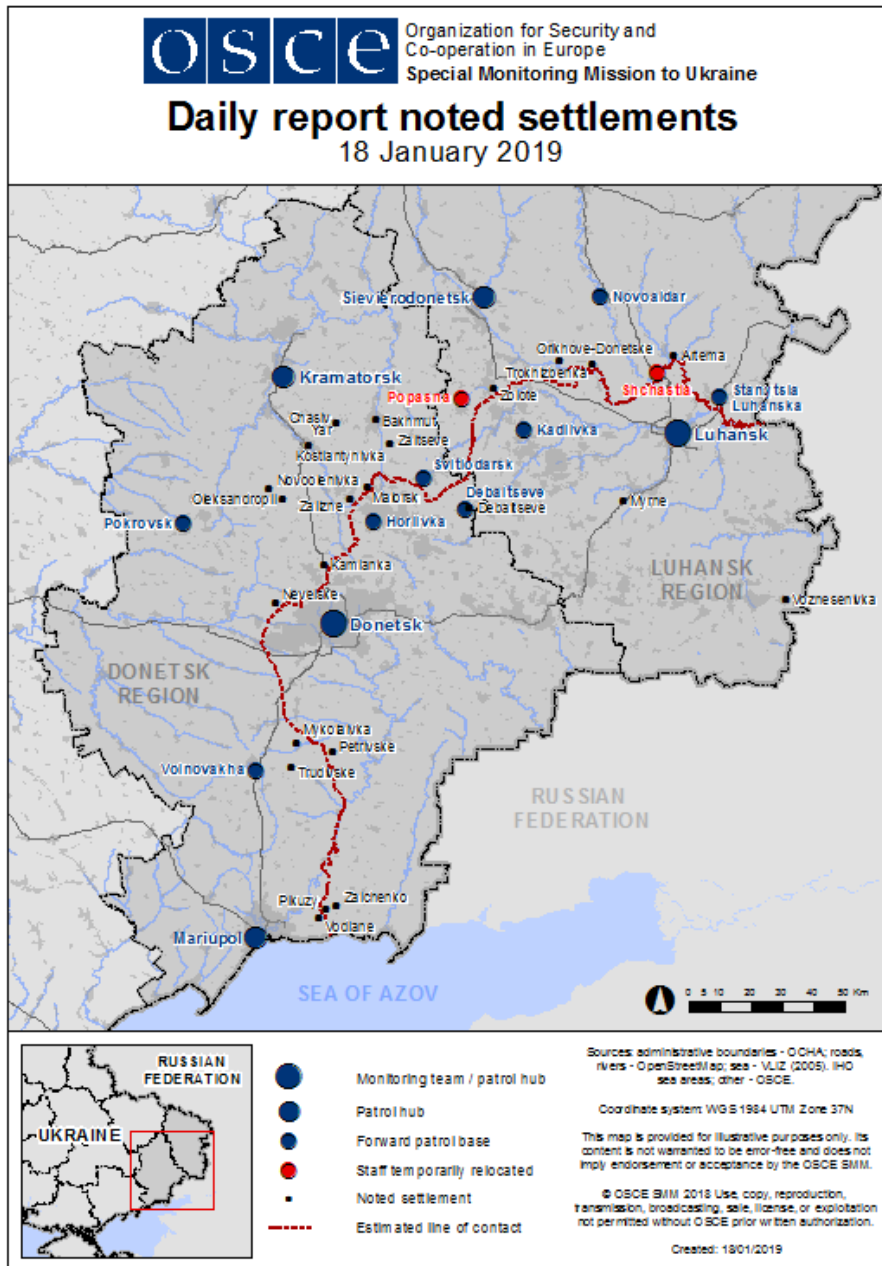

Map of Donetsk and Luhansk regions²

² The SMM is deployed to ten locations throughout Ukraine – Kherson, Odessa, Lviv, Ivano-Frankivsk, Kharkiv, Donetsk, Dnipro, Chernivtsi, Luhansk and Kyiv – as per Permanent Council Decision 1117 of 21 March 2014. This map of eastern Ukraine is meant for illustrative purposes and indicates locations mentioned in the report, as well as those where the SMM has offices (monitoring teams, patrol hubs, and forward patrol bases) in Donetsk and Luhansk regions. (In red: forward patrol bases from which SMM staff has temporarily relocated based on recommendations of security experts from participating States as well as SMM security considerations).