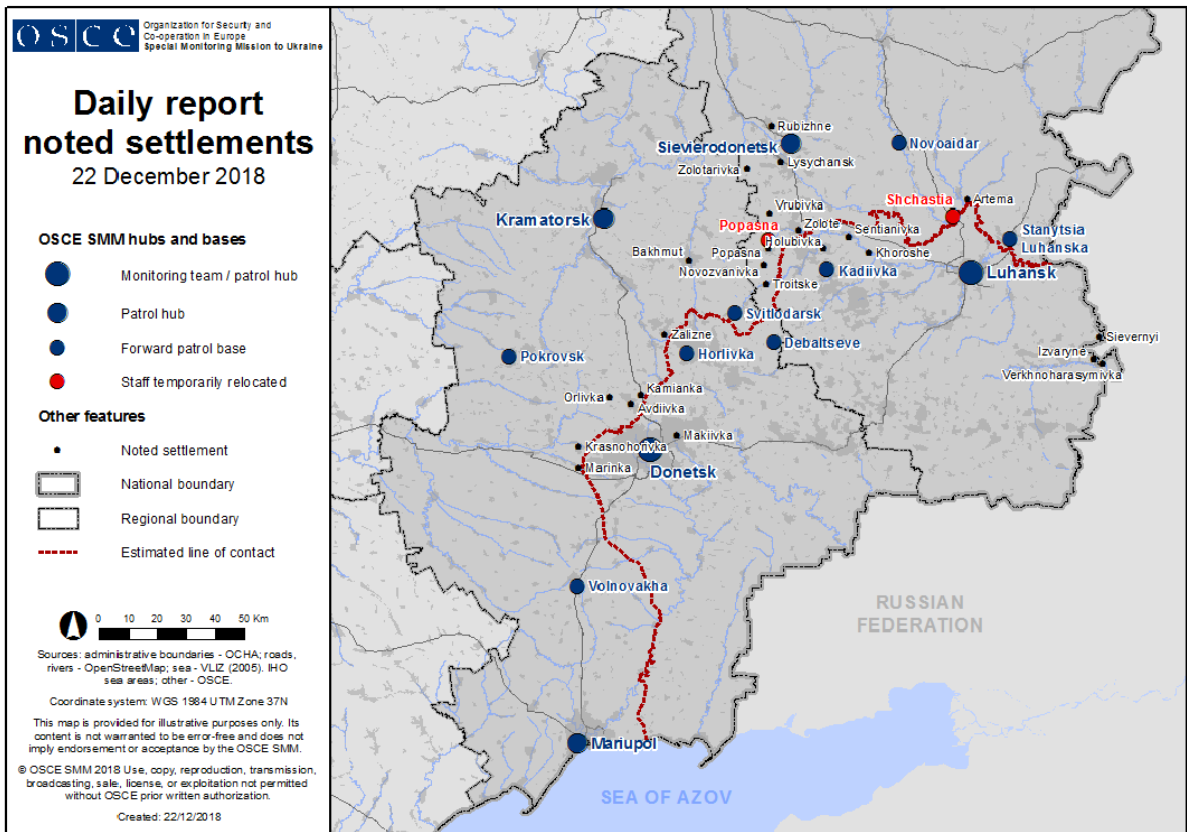

Map of Donetsk and Luhansk regions²

² The SMM is deployed to ten locations throughout Ukraine – Kherson, Odessa, Lviv, Ivano-Frankivsk, Kharkiv, Donetsk, Dnipro, Chernivtsi, Luhansk and Kyiv – as per Permanent Council Decision 1117 of 21 March 2014. This map of eastern Ukraine is meant for illustrative purposes and indicates locations mentioned in the report, as well as those where the SMM has offices (monitoring teams, patrol hubs, and forward patrol bases) in Donetsk and Luhansk regions. (In red: forward patrol bases from which SMM staff has temporarily relocated based on recommendations of security experts from participating States as well as SMM security considerations).