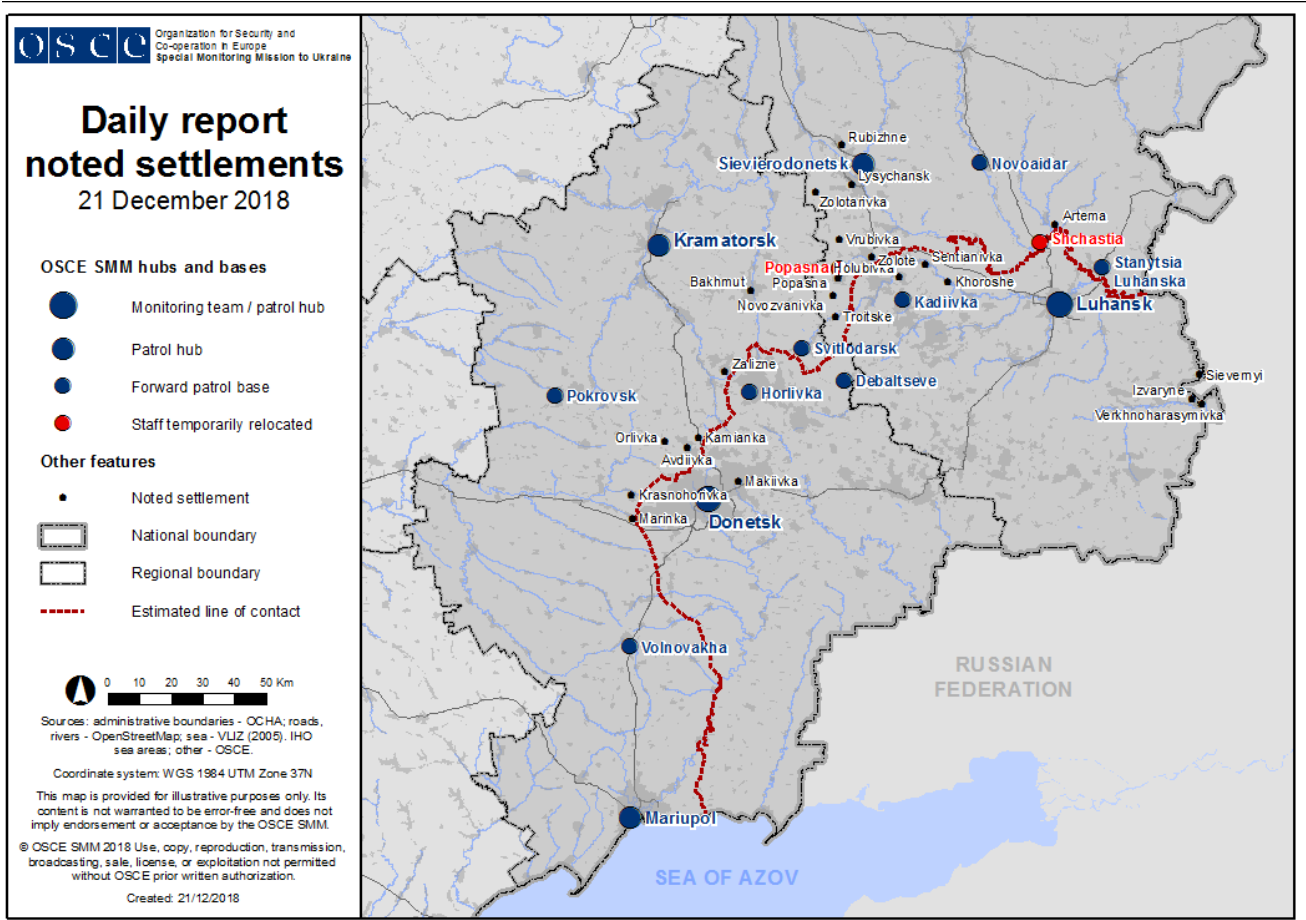

Map of Donetsk and Luhansk regions²

² The SMM is deployed to ten locations throughout Ukraine – Kherson, Odessa, Lviv, Ivano-Frankivsk, Kharkiv, Donetsk, Dnipro, Chernivtsi, Luhansk and Kyiv – as per Permanent Council Decision 1117 of 21 March 2014. This map of eastern Ukraine is meant for illustrative purposes and indicates locations mentioned in the report, as well as those where the SMM has offices (monitoring teams, patrol hubs, and forward patrol bases) in Donetsk and Luhansk regions. (In red: forward patrol bases from which SMM staff has temporarily relocated based on recommendations of security experts from participating States as well as SMM security considerations).