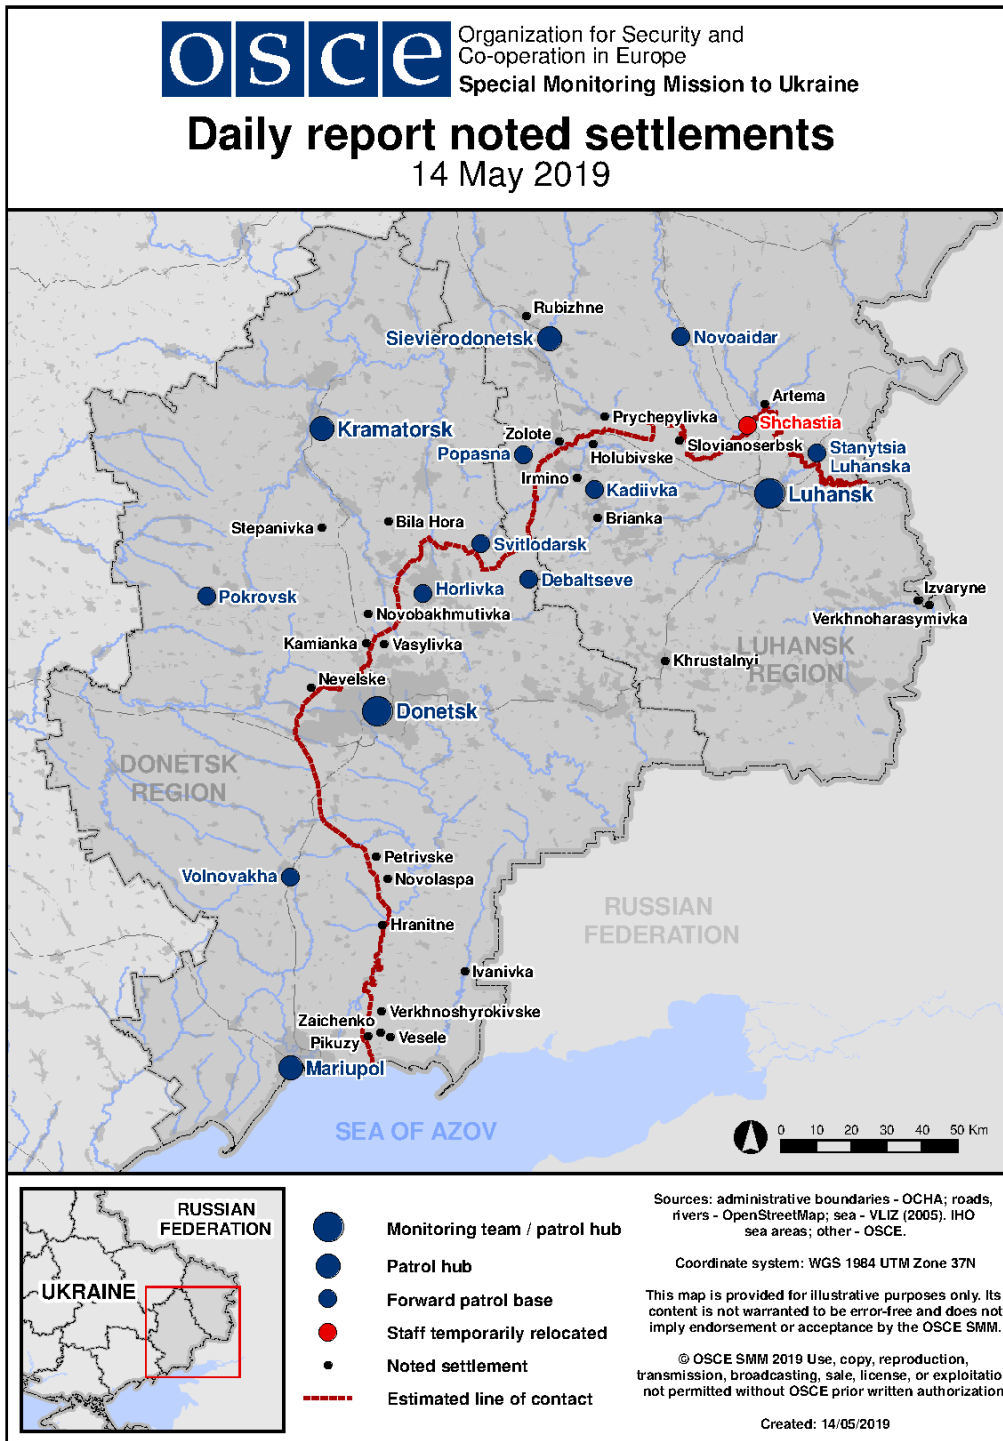

¹ The table only includes ceasefire violations directly observed by the SMM and it may include those also assessed to be live-fire exercises, controlled detonations, etc. Details provided – in terms of distance, direction, weapons-type, etc. – are based on assessments provided by monitors on the ground, and are not always necessarily precise. When information is not known (indicated with an “N/K”), the SMM was unable to ascertain such information due to distance, weather conditions and/or other considerations. Ceasefire violations recorded by more than one patrol and assessed to be the same are entered only once.

Map of Donetsk and Luhansk regions²

² The SMM is deployed to ten locations throughout Ukraine – Kherson, Odessa, Lviv, Ivano-Frankivsk, Kharkiv, Donetsk, Dnipro, Chernivtsi, Luhansk and Kyiv – as per Permanent Council Decision 1117 of 21 March 2014. This map of eastern Ukraine is meant for illustrative purposes and indicates locations mentioned in the report, as well as those where the SMM has offices (monitoring teams, patrol hubs, and forward patrol bases) in Donetsk and Luhansk regions. (In red: forward patrol bases from which SMM staff has temporarily relocated based on recommendations of security experts from participating States as well as SMM security considerations).