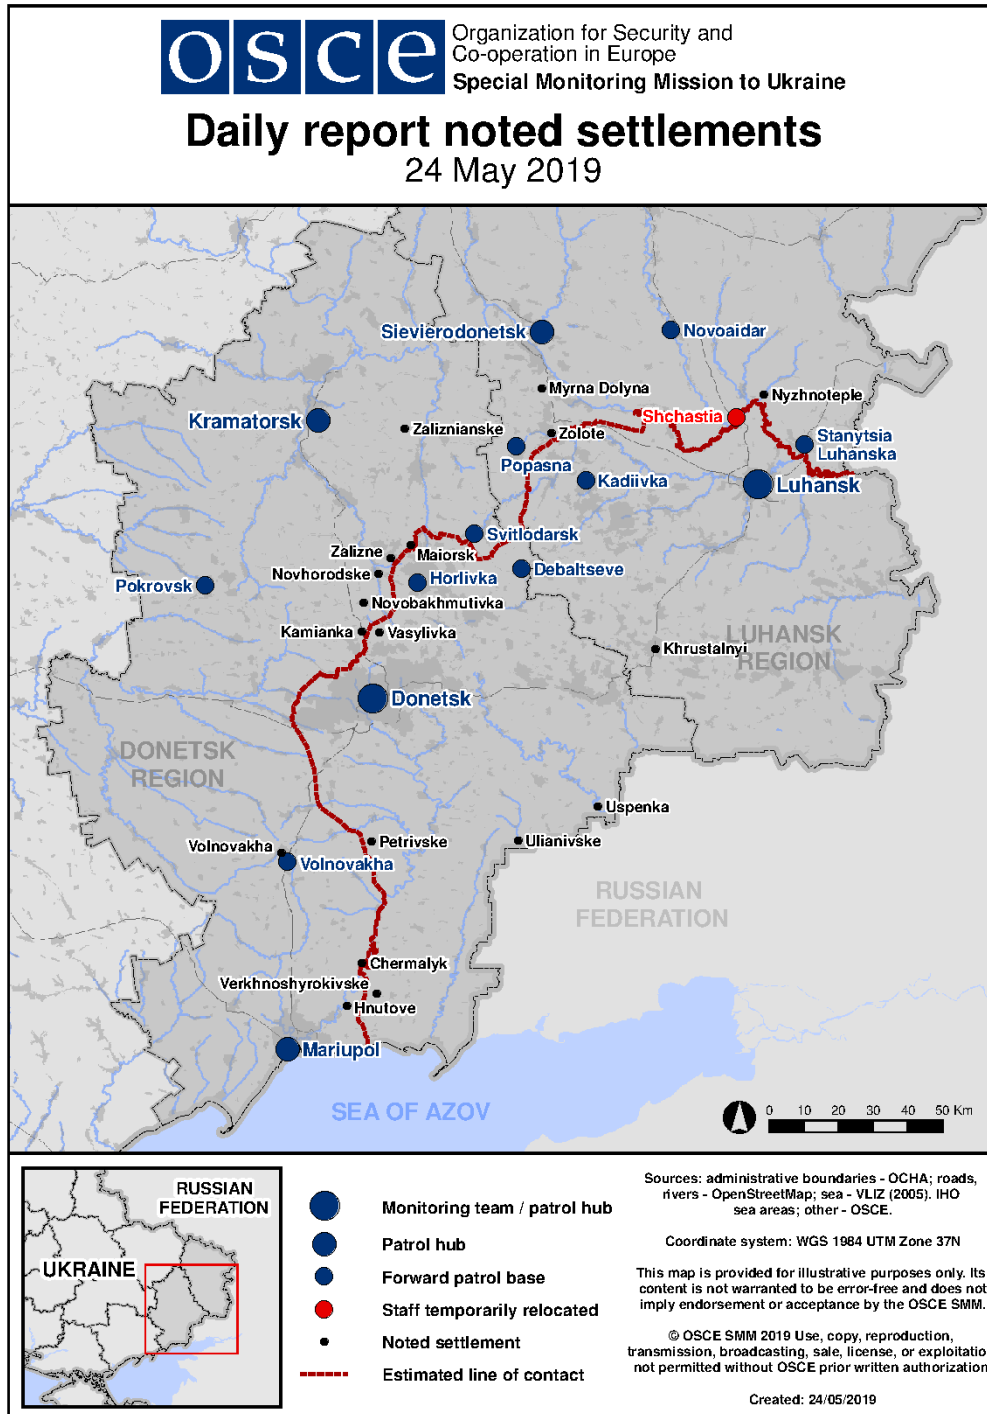

Map of Donetsk and Luhansk regions²

² The SMM is deployed to ten locations throughout Ukraine – Kherson, Odessa, Lviv, Ivano-Frankivsk, Kharkiv, Donetsk, Dnipro, Chernivtsi, Luhansk and Kyiv – as per Permanent Council Decision 1117 of 21 March 2014. This map of eastern Ukraine is meant for illustrative purposes and indicates locations mentioned in the report, as well as those where the SMM has offices (monitoring teams, patrol hubs, and forward patrol bases) in Donetsk and Luhansk regions. (In red: forward patrol bases from which SMM staff has temporarily relocated based on recommendations of security experts from participating States as well as SMM security considerations).