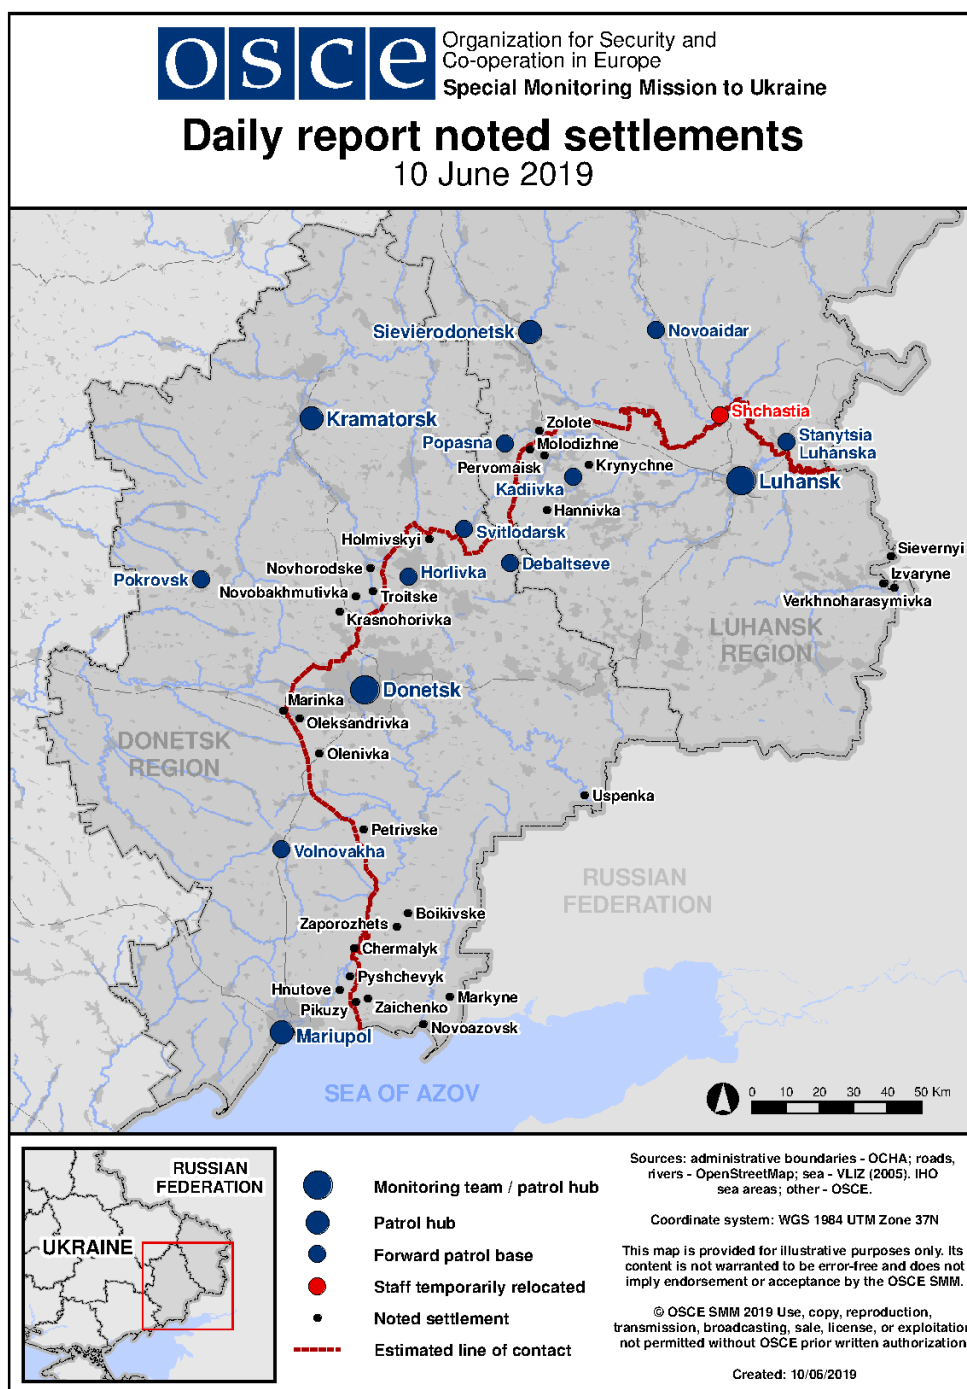

Map of Donetsk and Luhansk regions²

² The SMM is deployed to ten locations throughout Ukraine – Kherson, Odessa, Lviv, Ivano-Frankivsk, Kharkiv, Donetsk, Dnipro, Chernivtsi, Luhansk and Kyiv – as per Permanent Council Decision 1117 of 21 March 2014. This map of eastern Ukraine is meant for illustrative purposes and indicates locations mentioned in the report, as well as those where the SMM has offices (monitoring teams, patrol hubs, and forward patrol bases) in Donetsk and Luhansk regions. (In red: forward patrol bases from which SMM staff has temporarily relocated based on recommendations of security experts from participating States as well as SMM security considerations).